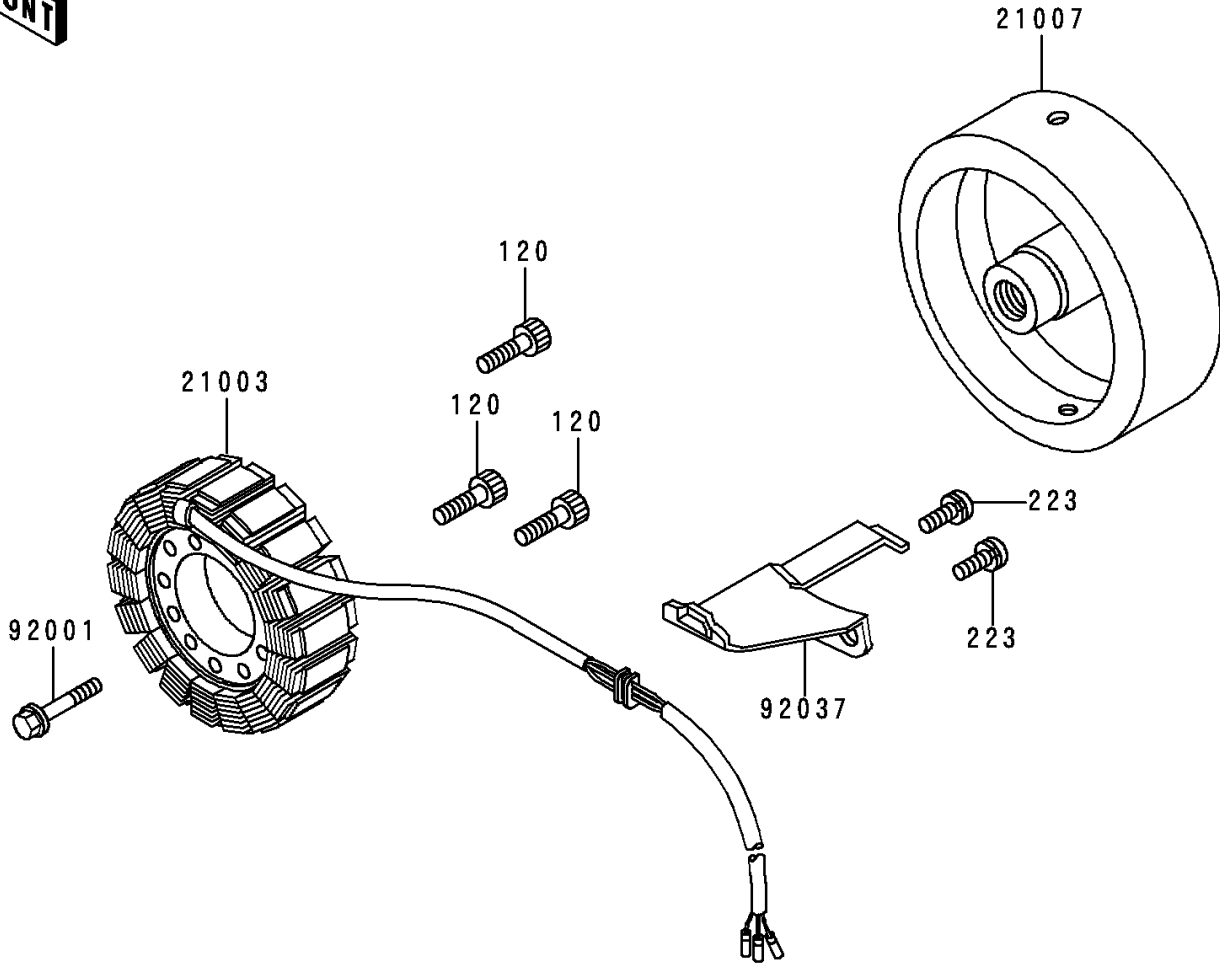

1999 Police 1000 PARTS DIAGRAM

Generator

E1810

1999 Police 1000 PARTS LIST

Generator

ITEM NAME	PART NUMBER	QUANTITY
BOLT-SOCKET,6X30 (Ref # 120)	120P0630	3
BOLT-UPSET-WP (Ref # 186)	186B0614	2
SCREW-PAN-WS-CROS (Ref # 223)	223B0512	2
STATOR (Ref # 21003)	21003-1327	1
ROTOR (Ref # 21007)	21007-1036	1
REGULATOR-VOLTAGE (Ref # 21066)	21066-1018	1
BOLT,FLANGED,12X40 (Ref # 92001)	92001-1146	1
CLAMP,HARNESS (Ref # 92037)	92037-1214	1