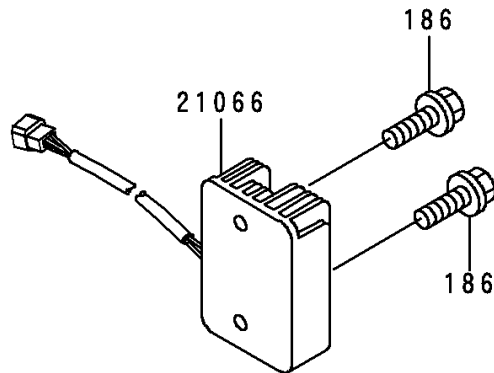

1999 Police 1000 PARTS DIAGRAM

Generator

E1810

1999 Police 1000 PARTS LIST

Generator

ITEM NAME	PART NUMBER	QUANTITY
BOLT-SOCKET,6X30 (Ref # 120)	120P0630	3
BOLT-UPSET-WP (Ref # 186)	186B0614	2
SCREW-PAN-WS-CROS (Ref # 223)	223B0512	2
STATOR (Ref # 21003)	21003-1327	1
ROTOR (Ref # 21007)	21007-1036	1
REGULATOR-VOLTAGE (Ref # 21066)	21066-1018	1
BOLT,FLANGED,12X40 (Ref # 92001)	92001-1146	1
CLAMP,HARNESS (Ref # 92037)	92037-1214	1