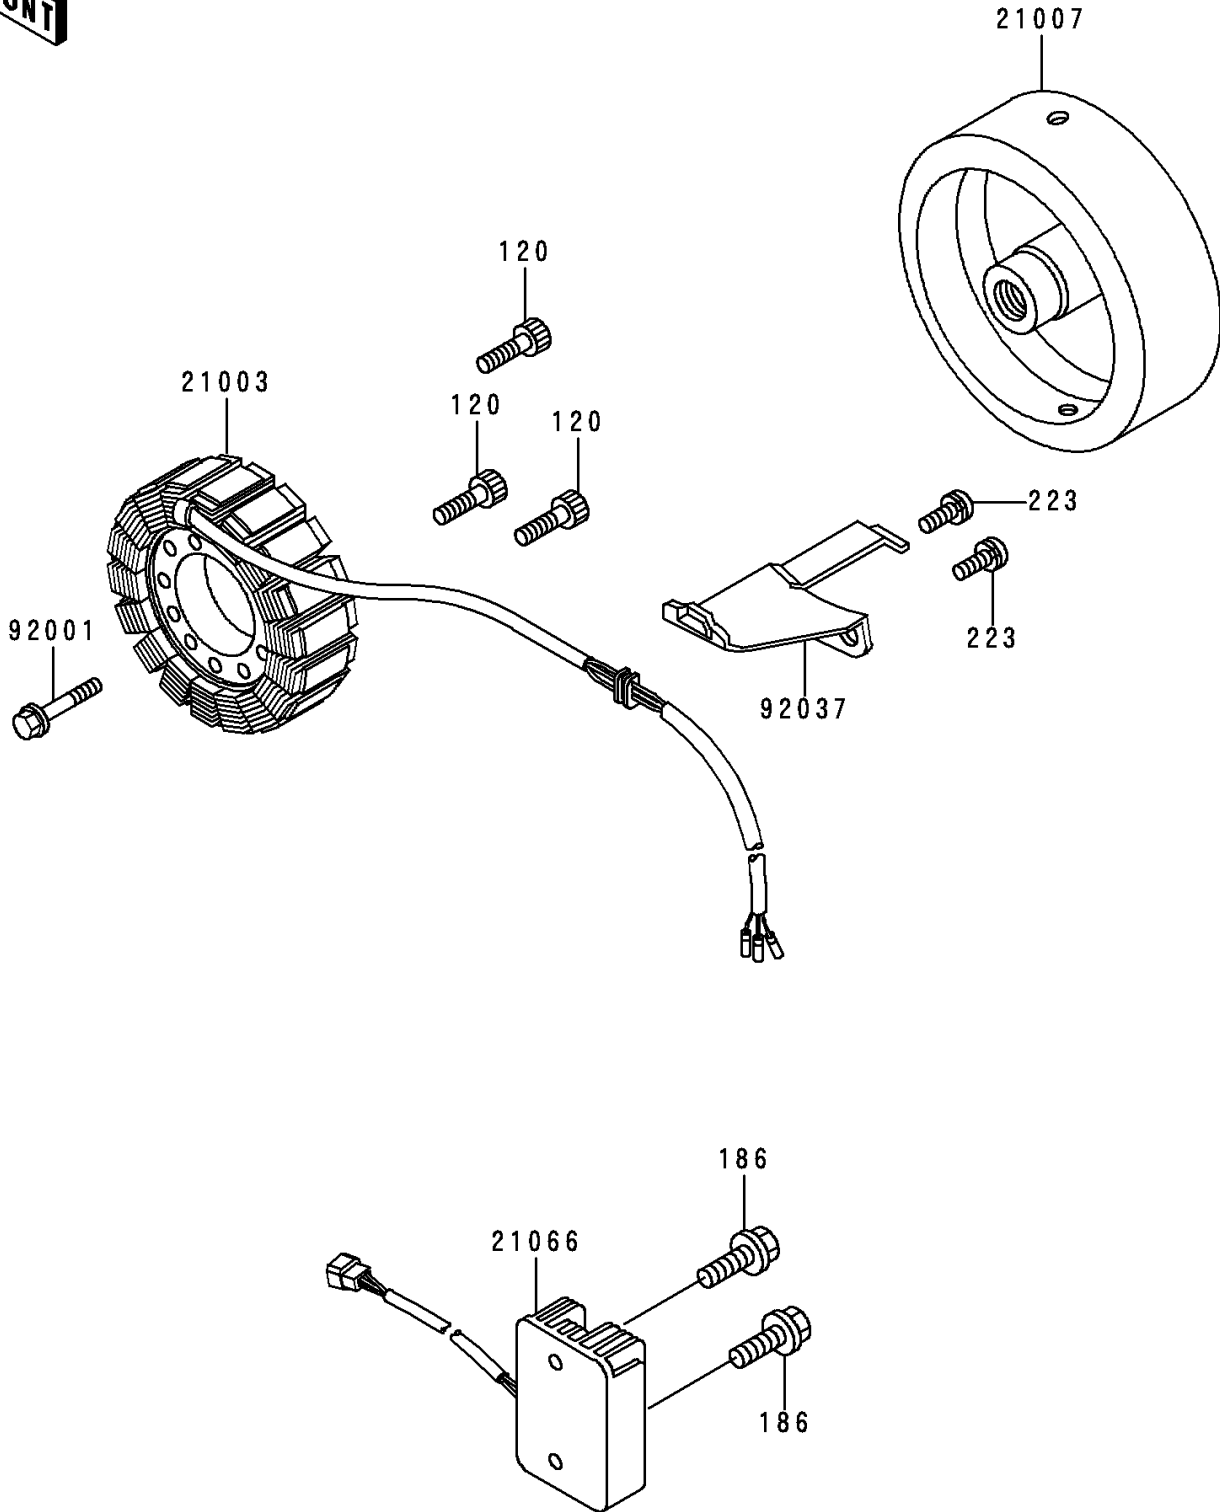

2000 Police 1000 PARTS DIAGRAM

Generator

E1810

2000 Police 1000 PARTS LIST

Generator

ITEM NAME	PART NUMBER	QUANTITY
BOLT-SOCKET,6X30 (Ref # 120)	120P0630	3
BOLT-UPSET-WP (Ref # 186)	186B0614	2
SCREW-PAN-WS-CROS (Ref # 223)	223B0512	2
STATOR (Ref # 21003)	21003-1327	1
ROTOR (Ref # 21007)	21007-1036	1
REGULATOR-VOLTAGE (Ref # 21066)	21066-1018	1
BOLT,FLANGED,12X40 (Ref # 92001)	92001-1146	1
CLAMP,HARNESS (Ref # 92037)	92037-1214	1