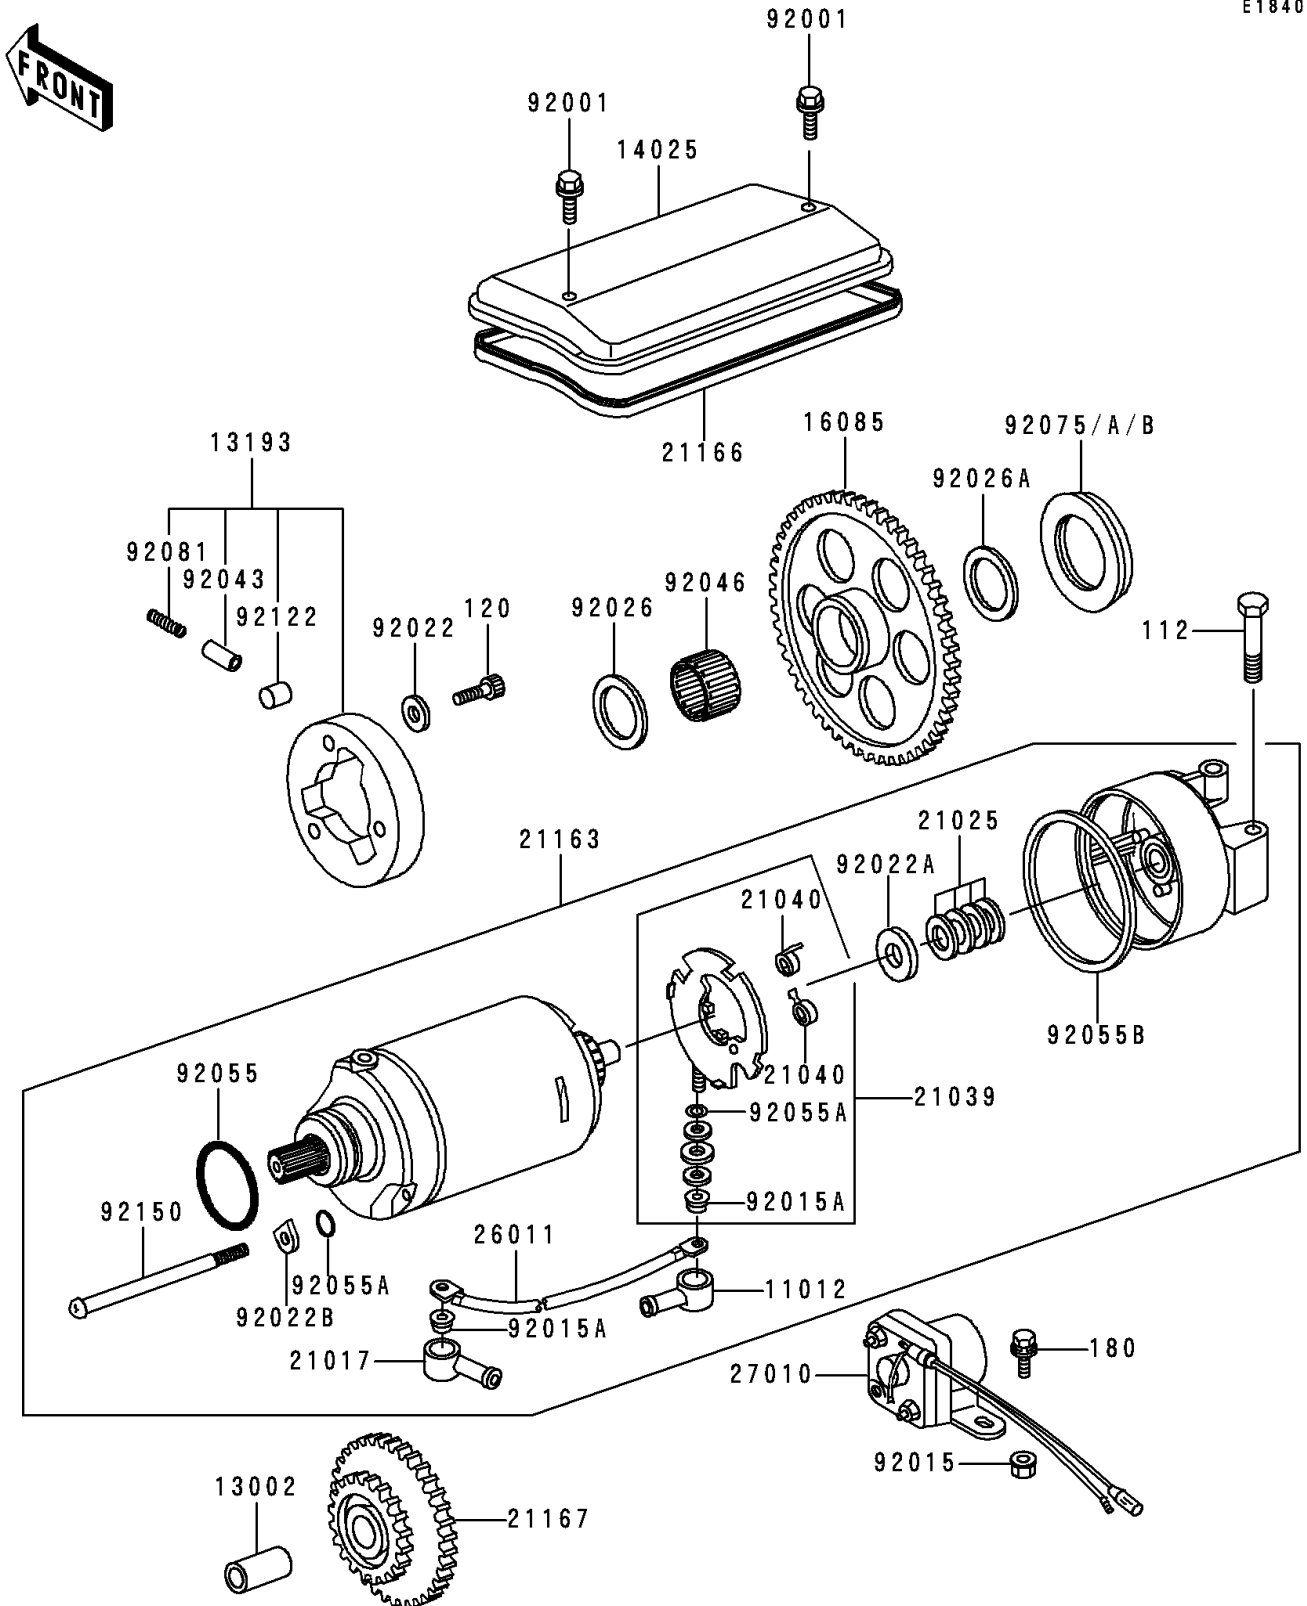

# 1996 Police 1000 PARTS DIAGRAM

Starter Motor

E1840

# 1996 Police 1000 PARTS LIST

## Starter Motor

ITEM NAME	PART NUMBER	QUANTITY
BOLT-UPSET,6X55 (Ref # 112)	112B0655	1
BOLT-SOCKET (Ref # 120)	120P0816	3
BOLT-UPSET-WS,6X12 (Ref # 180)	180B0612	2
CAP,TERMINAL (Ref # 11012)	11012-1354	1
PIN (Ref # 13002)	13002-007	1
CLUTCH-ASSY-ONEWAY (Ref # 13193)	13193-1006	1
COVER,STARTER (Ref # 14025)	14025-1245	1
GEAR,STARTER CLUTCH (Ref # 16085)	16085-1012	1
GROMMET,STARTER TERMINAL (Ref # 21017)	21017-017	1
WASHER,9.1X18X0.2 (Ref # 21025)	21025-011	AR
BRUSH,CARBON (Ref # 21039)	21039-1063	1
SPRING-BRUSH (Ref # 21040)	21040-1057	2
STARTER-ELECTRIC (Ref # 21163)	21163-1143	1
GASKET,STARTER COVER (Ref # 21166)	21166-001	1
GEAR-SPUR,STARTER MOTOR (Ref # 21167)	21167-002	1
WIRE-LEAD,STARTER MOTOR (Ref # 26011)	26011-1251	1
SWITCH,MAGNETIC (Ref # 27010)	27010-1047	1
BOLT,6X10 (Ref # 92001)	92001-1151	2
NUT,FLANGED,6MM (Ref # 92015)	92015-1193	2
NUT,STARTER MOTOR (Ref # 92015A)	92015-1476	2
WASHER,8.5X13.5X2 (Ref # 92022)	92022-1108	3
WASHER,9.1X18X0.8 (Ref # 92022A)	92022-1132	1
WASHER,LOCK,T=2.0 (Ref # 92022B)	92022-1458	2
SPACER,25X38X1.0 (Ref # 92026)	92026-1031	1
SPACER,25X34X2.0 (Ref # 92026A)	92026-1033	1
PIN (Ref # 92043)	92043-087	3
BEARING-NEEDLE,K253020S (Ref # 92046)	92046-1022	1
RING-O (Ref # 92055)	92055-1276	1
RING-O,4.5X2.0 (Ref # 92055A)	92055-1370	3

## Starter Motor

ITEM NAME	PART NUMBER	QUANTITY
RING-O,STARTER MOTOR (Ref # 92055B)	92055-1381	2
DAMPER,T=6.3 (Ref # 92075)	92075-1129	AR
DAMPER,T=7.3 (Ref # 92075A)	92075-1130	AR
DAMPER,T=8.3 (Ref # 92075B)	92075-1131	AR
SPRING (Ref # 92081)	92081-110	3
ROLLER,15X14.4 (Ref # 92122)	92122-001	3
BOLT (Ref # 92150)	92150-1243	2