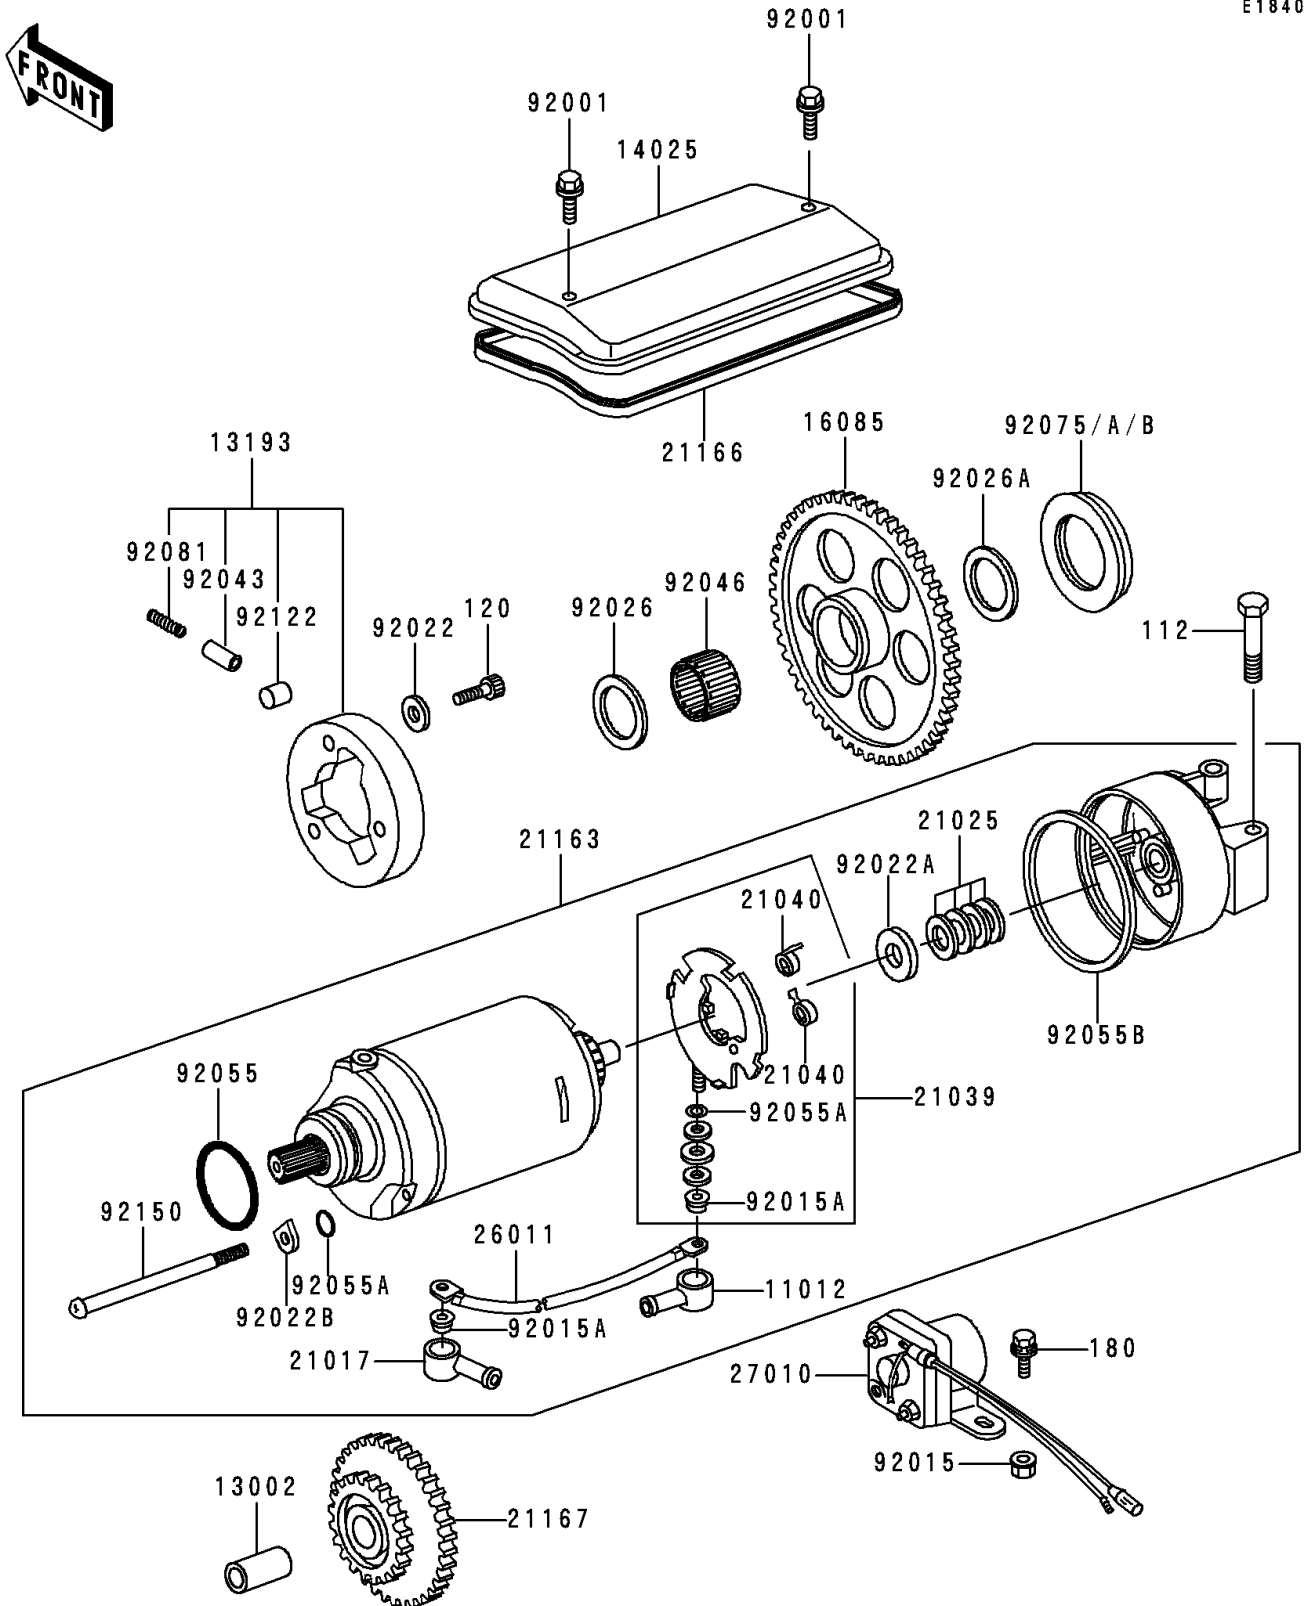

# 1997 Police 1000 PARTS DIAGRAM

Starter Motor

E1840

# 1997 Police 1000 PARTS LIST

## Starter Motor

ITEM NAME	PART NUMBER	QUANTITY
BOLT-UPSET,6X55 (Ref # 112)	112B0655	1
BOLT-SOCKET (Ref # 120)	120P0816	3
BOLT-UPSET-WS,6X12 (Ref # 180)	180B0612	2
CAP,TERMINAL (Ref # 11012)	11012-1354	1
PIN (Ref # 13002)	13002-007	1
CLUTCH-ASSY-ONEWAY (Ref # 13193)	13193-1006	1
COVER,STARTER (Ref # 14025)	14025-1245	1
GEAR,STARTER CLUTCH (Ref # 16085)	16085-1012	1
GROMMET,STARTER TERMINAL (Ref # 21017)	21017-017	1
WASHER,9.1X18X0.2 (Ref # 21025)	21025-011	AR
BRUSH,CARBON (Ref # 21039)	21039-1063	1
SPRING-BRUSH (Ref # 21040)	21040-1057	2
STARTER-ELECTRIC (Ref # 21163)	21163-1143	1
GASKET,STARTER COVER (Ref # 21166)	21166-001	1
GEAR-SPUR,STARTER MOTOR (Ref # 21167)	21167-002	1
WIRE-LEAD,STARTER MOTOR (Ref # 26011)	26011-1251	1
SWITCH,MAGNETIC (Ref # 27010)	27010-1047	1
BOLT,6X10 (Ref # 92001)	92001-1151	2
NUT,FLANGED,6MM (Ref # 92015)	92015-1193	2
NUT,STARTER MOTOR (Ref # 92015A)	92015-1476	2
WASHER,8.5X13.5X2 (Ref # 92022)	92022-1108	3
WASHER,9.1X18X0.8 (Ref # 92022A)	92022-1132	1
WASHER,LOCK,T=2.0 (Ref # 92022B)	92022-1458	2
SPACER,25X38X1.0 (Ref # 92026)	92026-1031	1
SPACER,25X34X2.0 (Ref # 92026A)	92026-1033	1
PIN (Ref # 92043)	92043-087	3
BEARING-NEEDLE,K253020S (Ref # 92046)	92046-1022	1
RING-O (Ref # 92055)	92055-1276	1
RING-O,4.5X2.0 (Ref # 92055A)	92055-1370	3

## Starter Motor

ITEM NAME	PART NUMBER	QUANTITY
RING-O,STARTER MOTOR (Ref # 92055B)	92055-1381	2
DAMPER,T=6.3 (Ref # 92075)	92075-1129	AR
DAMPER,T=7.3 (Ref # 92075A)	92075-1130	AR
DAMPER,T=8.3 (Ref # 92075B)	92075-1131	AR
SPRING (Ref # 92081)	92081-110	3
ROLLER,15X14.4 (Ref # 92122)	92122-001	3
BOLT (Ref # 92150)	92150-1243	2