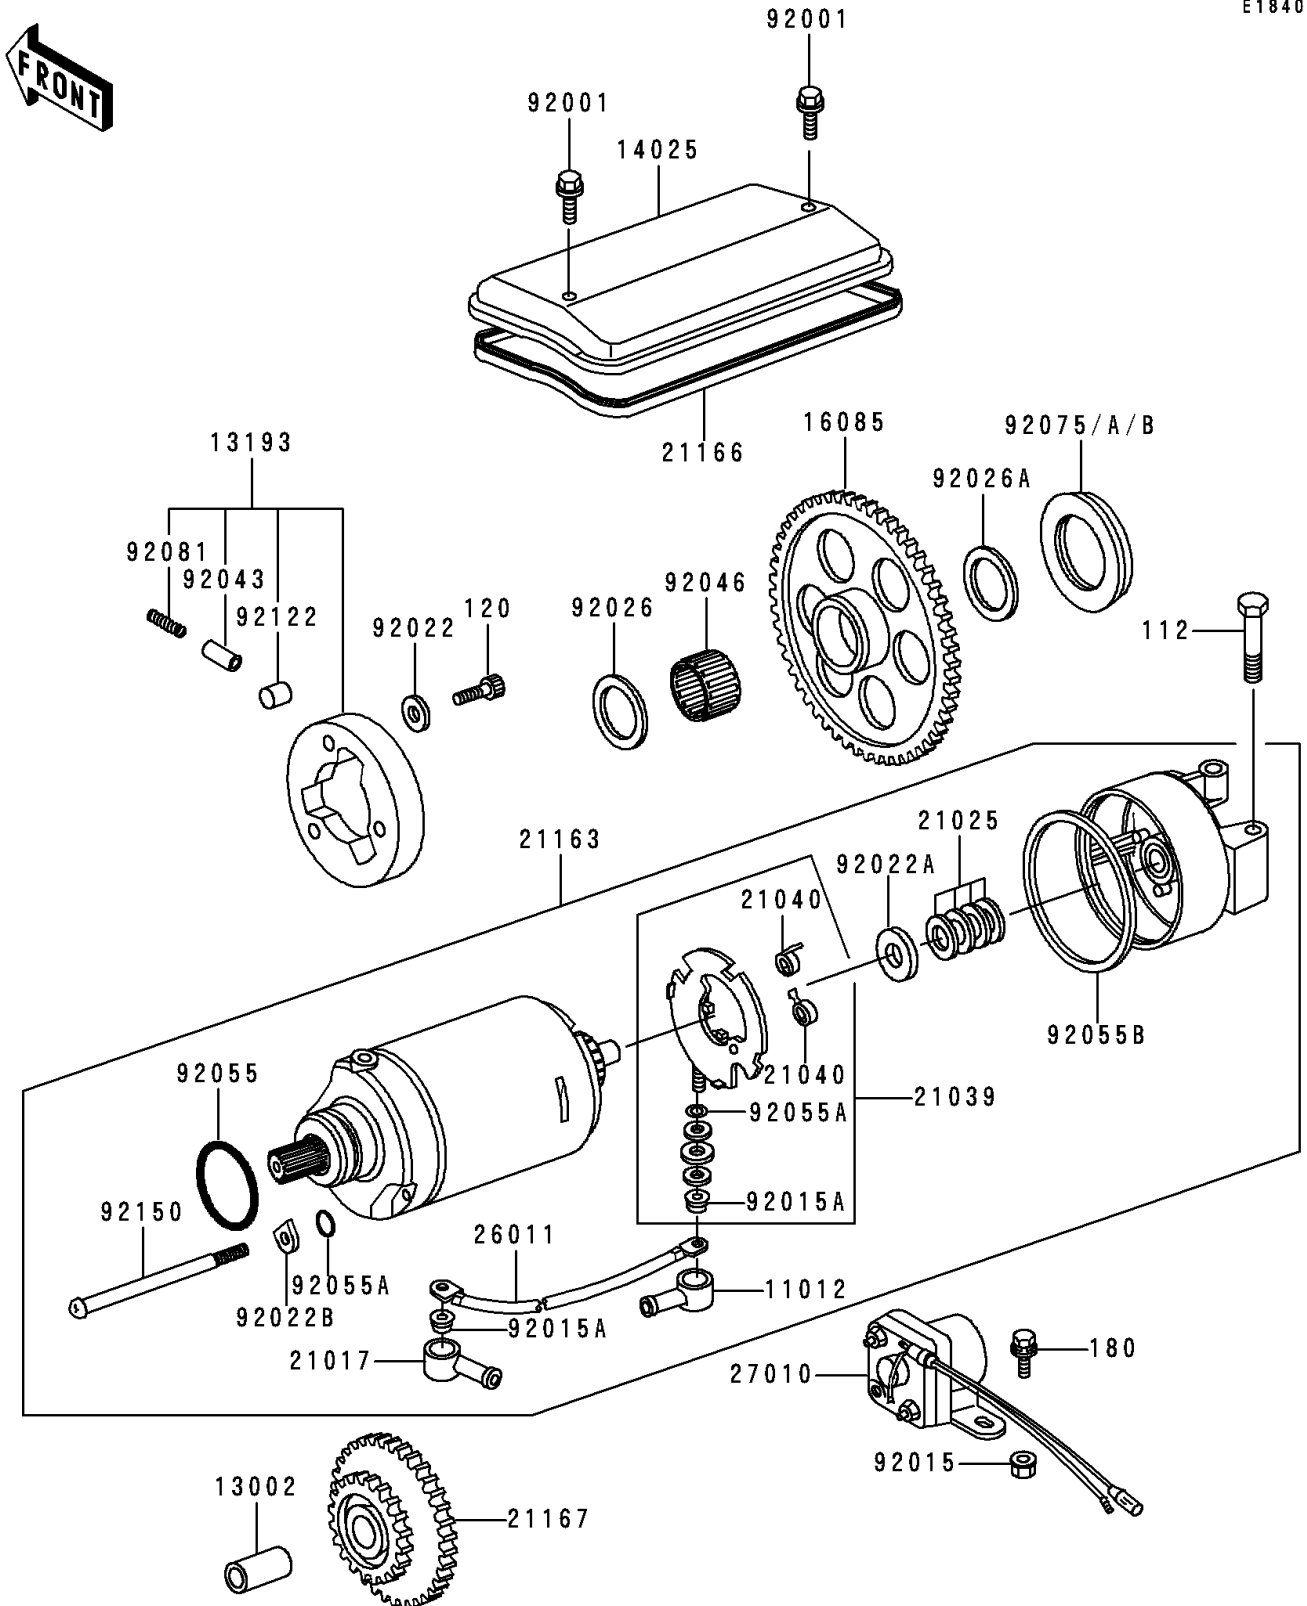

1998 Police 1000 PARTS DIAGRAM

Starter Motor

E1840

1998 Police 1000 PARTS LIST

Starter Motor

ITEM NAME	PART NUMBER	QUANTITY
BOLT-UPSET,6X55 (Ref # 112)	112B0655	1
BOLT-SOCKET (Ref # 120)	120P0816	3
BOLT-UPSET-WS,6X12 (Ref # 180)	180B0612	2
CAP,TERMINAL (Ref # 11012)	11012-1354	1
PIN (Ref # 13002)	13002-007	1
CLUTCH-ASSY-ONEWAY (Ref # 13193)	13193-1006	1
COVER,STARTER (Ref # 14025)	14025-1245	1
GEAR,STARTER CLUTCH (Ref # 16085)	16085-1012	1
GROMMET,STARTER TERMINAL (Ref # 21017)	21017-017	1
WASHER,9.1X18X0.2 (Ref # 21025)	21025-011	AR
BRUSH,CARBON (Ref # 21039)	21039-1063	1
SPRING-BRUSH (Ref # 21040)	21040-1057	2
STARTER-ELECTRIC (Ref # 21163)	21163-1143	1
GASKET,STARTER COVER (Ref # 21166)	21166-001	1
GEAR-SPUR,STARTER MOTOR (Ref # 21167)	21167-002	1
WIRE-LEAD,STARTER MOTOR (Ref # 26011)	26011-1251	1
SWITCH,MAGNETIC (Ref # 27010)	27010-1047	1
BOLT,6X10 (Ref # 92001)	92001-1151	2
NUT,FLANGED,6MM (Ref # 92015)	92015-1193	2
NUT,STARTER MOTOR (Ref # 92015A)	92015-1476	2
WASHER,8.5X13.5X2 (Ref # 92022)	92022-1108	3
WASHER,9.1X18X0.8 (Ref # 92022A)	92022-1132	1
WASHER,LOCK,T=2.0 (Ref # 92022B)	92022-1458	2
SPACER,25X38X1.0 (Ref # 92026)	92026-1031	1
SPACER,25X34X2.0 (Ref # 92026A)	92026-1033	1
PIN (Ref # 92043)	92043-087	3
BEARING-NEEDLE,K253020S (Ref # 92046)	92046-1022	1
RING-O (Ref # 92055)	92055-1276	1
RING-O,4.5X2.0 (Ref # 92055A)	92055-1370	3

1998 Police 1000 PARTS LIST

Starter Motor

ITEM NAME	PART NUMBER	QUANTITY
RING-O,STARTER MOTOR (Ref # 92055B)	92055-1381	2
DAMPER,T=6.3 (Ref # 92075)	92075-1129	AR
DAMPER,T=7.3 (Ref # 92075A)	92075-1130	AR
DAMPER,T=8.3 (Ref # 92075B)	92075-1131	AR
SPRING (Ref # 92081)	92081-110	3
ROLLER,15X14.4 (Ref # 92122)	92122-001	3
BOLT (Ref # 92150)	92150-1243	2