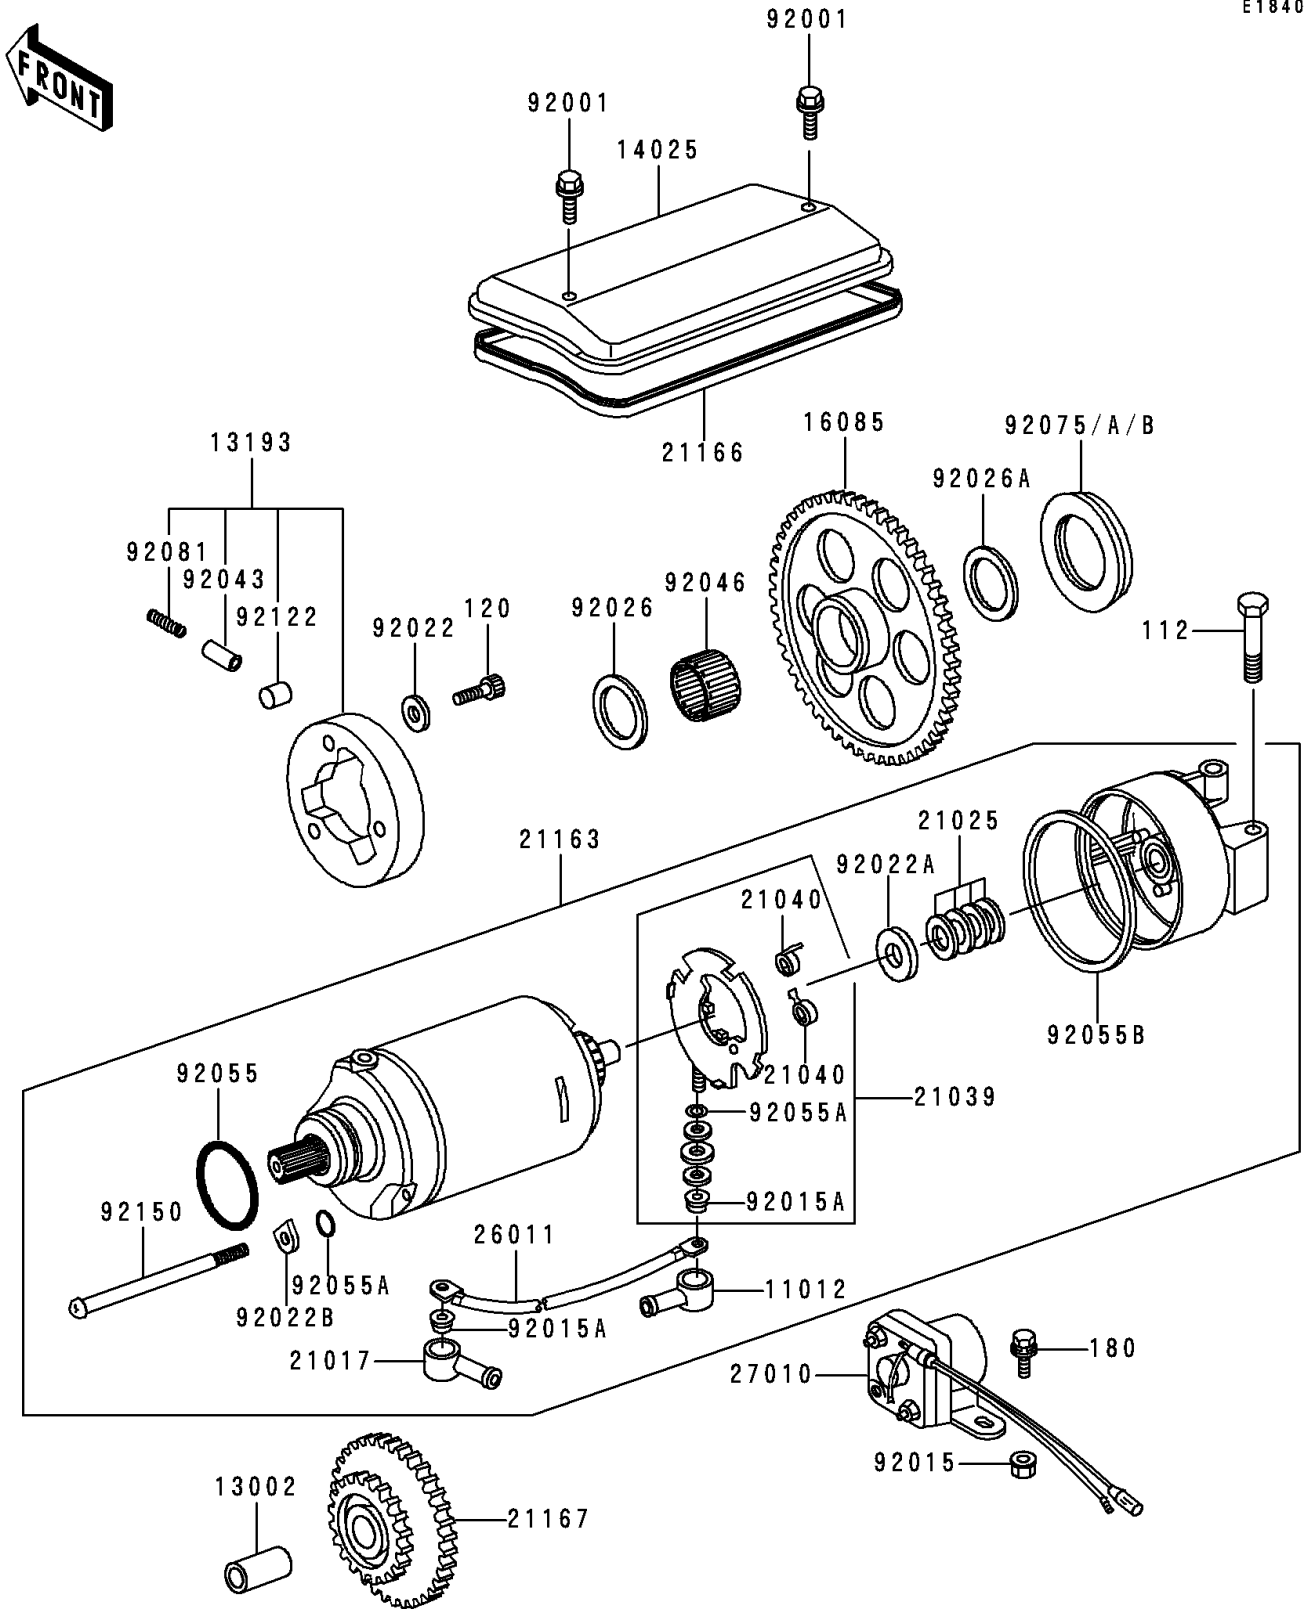

2000 Police 1000 PARTS DIAGRAM

Starter Motor

E1840

2000 Police 1000 PARTS LIST

Starter Motor

ITEM NAME	PART NUMBER	QUANTITY
BOLT-UPSET,6X55 (Ref # 112)	112B0655	1
BOLT-SOCKET (Ref # 120)	120P0816	3
BOLT-UPSET-WS,6X12 (Ref # 180)	180B0612	2
CAP,TERMINAL (Ref # 11012)	11012-1354	1
PIN (Ref # 13002)	13002-007	1
CLUTCH-ASSY-ONEWAY (Ref # 13193)	13193-1006	1
COVER,STARTER (Ref # 14025)	14025-1245	1
GEAR,STARTER CLUTCH (Ref # 16085)	16085-1012	1
GROMMET,STARTER TERMINAL (Ref # 21017)	21017-017	1
WASHER,9.1X18X0.2 (Ref # 21025)	21025-011	AR
BRUSH,CARBON (Ref # 21039)	21039-1063	1
SPRING-BRUSH (Ref # 21040)	21040-1057	2
STARTER-ELECTRIC (Ref # 21163)	21163-1143	1
GASKET,STARTER COVER (Ref # 21166)	21166-001	1
GEAR-SPUR,STARTER MOTOR (Ref # 21167)	21167-002	1
WIRE-LEAD,STARTER MOTOR (Ref # 26011)	26011-1251	1
SWITCH,MAGNETIC (Ref # 27010)	27010-1047	1
BOLT,6X10 (Ref # 92001)	92001-1151	2
NUT,FLANGED,6MM (Ref # 92015)	92015-1193	2
NUT,STARTER MOTOR (Ref # 92015A)	92015-1476	2
WASHER,8.5X13.5X2 (Ref # 92022)	92022-1108	3
WASHER,9.1X18X0.8 (Ref # 92022A)	92022-1132	1
WASHER,LOCK,T=2.0 (Ref # 92022B)	92022-1458	2
SPACER,25X38X1.0 (Ref # 92026)	92026-1031	1
SPACER,25X34X2.0 (Ref # 92026A)	92026-1033	1
PIN (Ref # 92043)	92043-087	3
BEARING-NEEDLE,K253020S (Ref # 92046)	92046-1022	1
RING-O (Ref # 92055)	92055-1276	1
RING-O,4.5X2.0 (Ref # 92055A)	92055-1370	3

2000 Police 1000 PARTS LIST

Starter Motor

ITEM NAME	PART NUMBER	QUANTITY
RING-O,STARTER MOTOR (Ref # 92055B)	92055-1381	2
DAMPER,T=6.3 (Ref # 92075)	92075-1129	AR
DAMPER,T=7.3 (Ref # 92075A)	92075-1130	AR
DAMPER,T=8.3 (Ref # 92075B)	92075-1131	AR
SPRING (Ref # 92081)	92081-110	3
ROLLER,15X14.4 (Ref # 92122)	92122-001	3
BOLT (Ref # 92150)	92150-1243	2