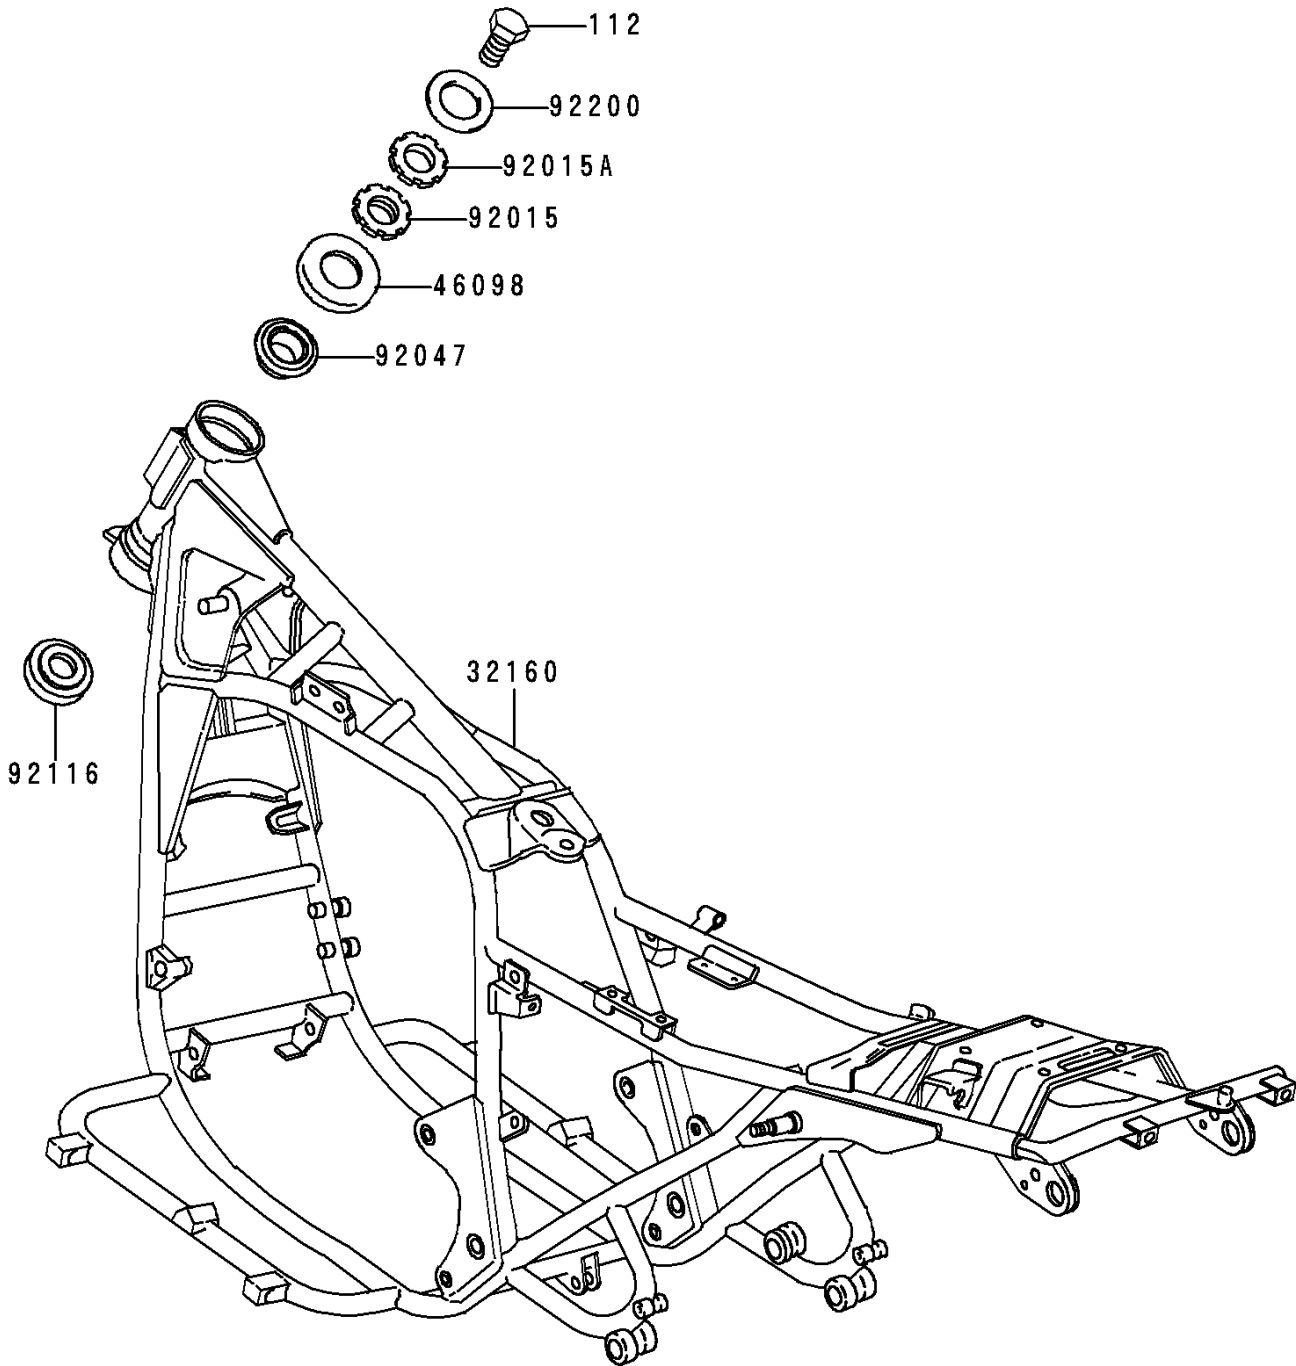

1996 Police 1000 PARTS DIAGRAM

Frame

F2120

1996 Police 1000 PARTS LIST

Frame

ITEM NAME	PART NUMBER	QUANTITY
BOLT-UPSET (Ref # 112)	112G1425	1
FRAME-COMP (Ref # 32160)	32160-1038	1
CAP,STEERING STEM (Ref # 46098)	46098-017	1
NUT,25MM,T=10 (Ref # 92015)	92015-1128	1
NUT,25MM,T=6 (Ref # 92015A)	92015-1129	1
RACE,ROLLER,32005JR RS (Ref # 92047)	92047-017	1
BEARING-ROLLER,HR320/28XJ (Ref # 92116)	92116-1009	1
WASHER (Ref # 92200)	92200-1140	1