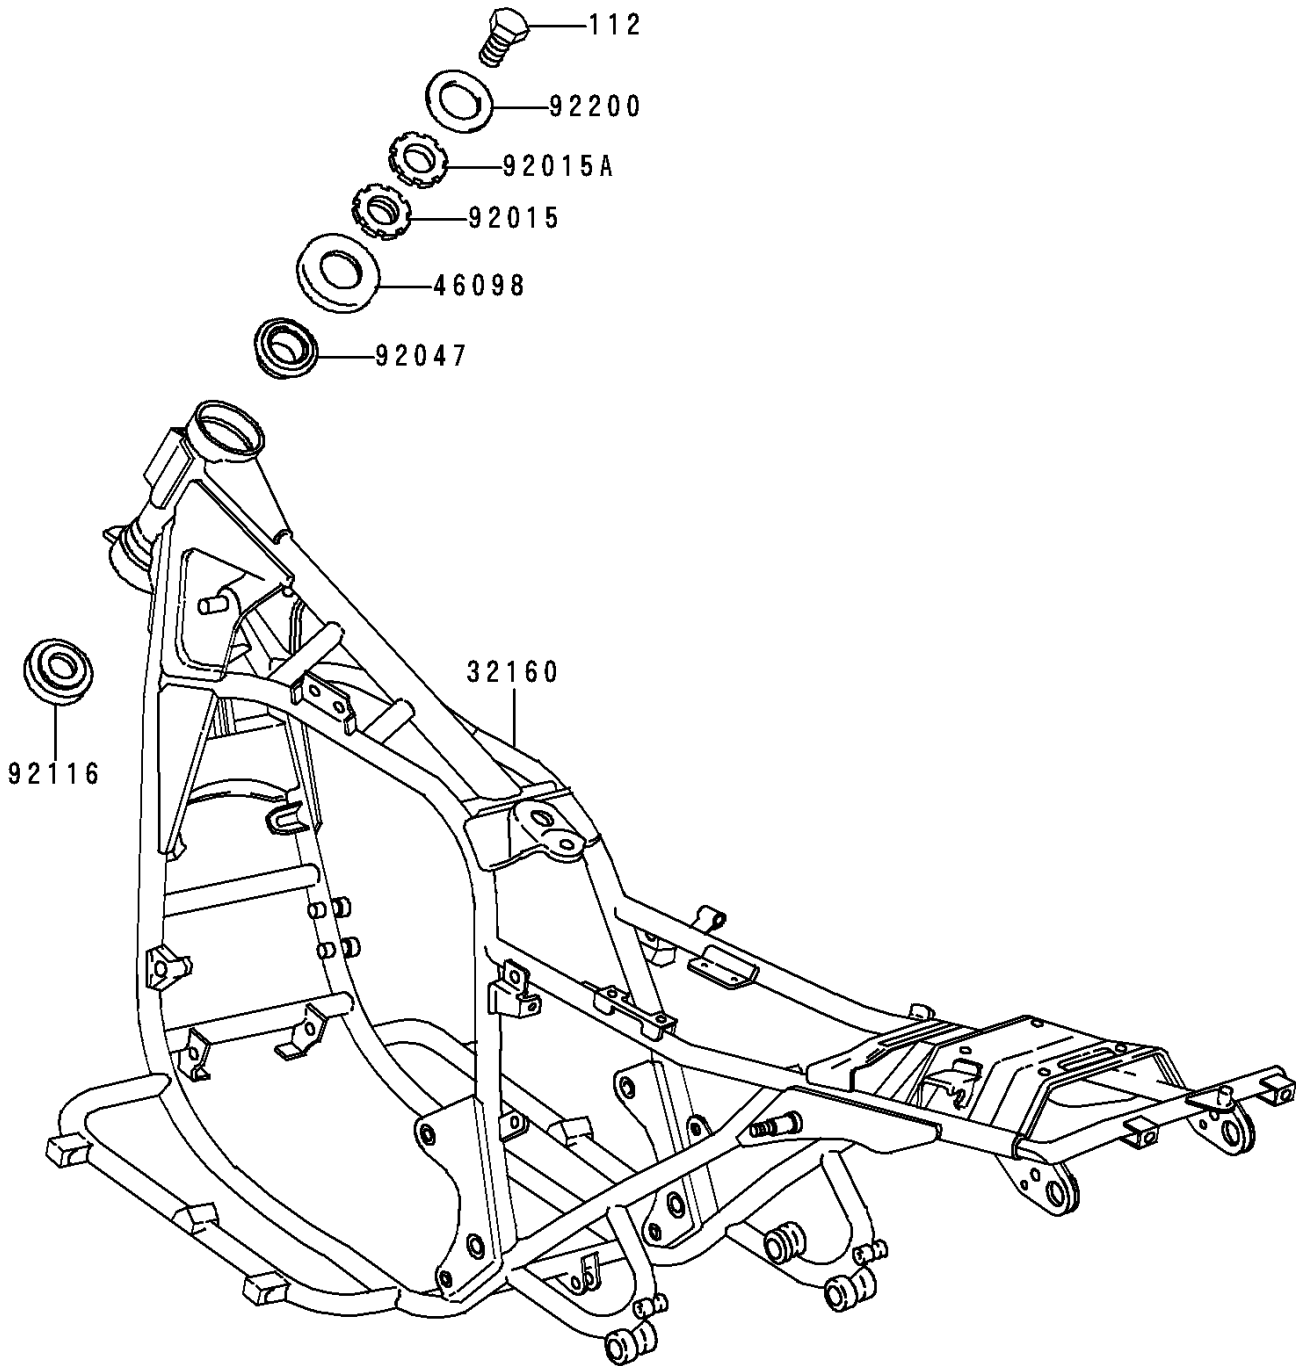

1998 Police 1000 PARTS DIAGRAM

Frame

F2120

1998 Police 1000 PARTS LIST

Frame

ITEM NAME	PART NUMBER	QUANTITY
BOLT-UPSET (Ref # 112)	112G1425	1
FRAME-COMP (Ref # 32160)	32160-1038	1
CAP,STEERING STEM (Ref # 46098)	46098-017	1
NUT,25MM,T=10 (Ref # 92015)	92015-1128	1
NUT,25MM,T=6 (Ref # 92015A)	92015-1129	1
RACE,ROLLER,32005JR RS (Ref # 92047)	92047-017	1
BEARING-ROLLER,HR320/28XJ (Ref # 92116)	92116-1009	1
WASHER (Ref # 92200)	92200-1140	1