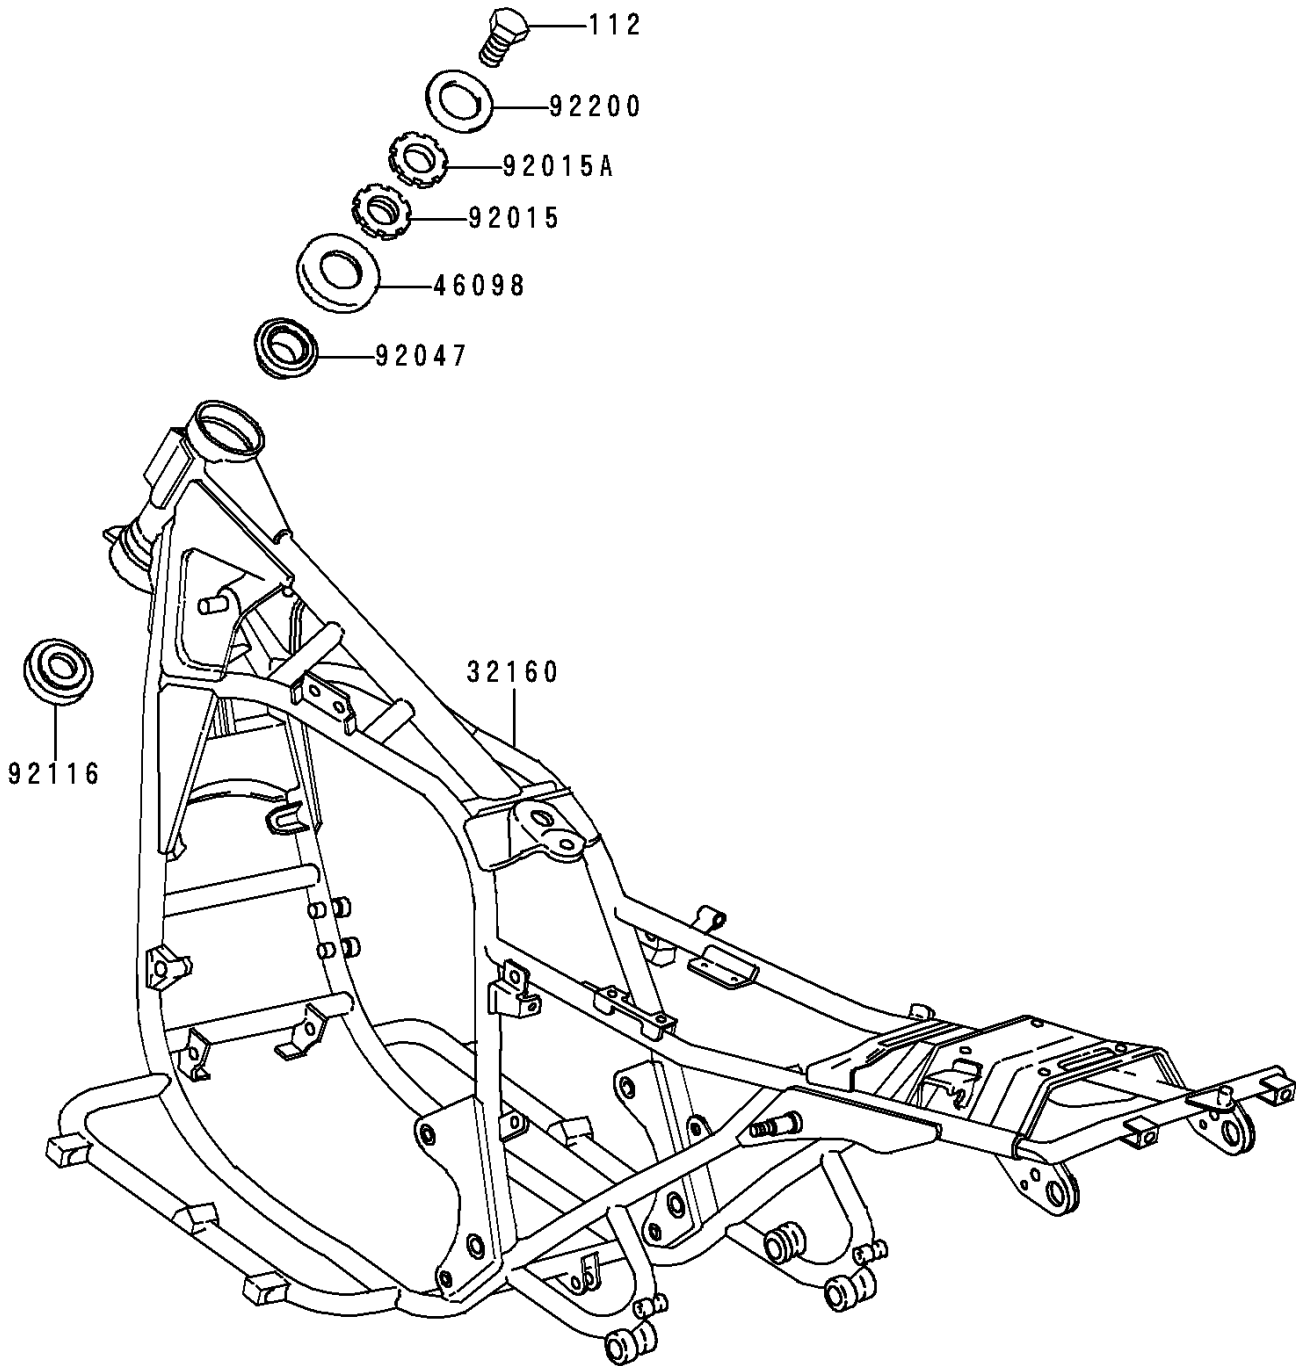

# 1999 Police 1000 PARTS DIAGRAM

Frame

F2120

# 1999 Police 1000 PARTS LIST

## Frame

ITEM NAME	PART NUMBER	QUANTITY
BOLT-UPSET (Ref # 112)	112G1425	1
FRAME-COMP (Ref # 32160)	32160-1038	1
CAP,STEERING STEM (Ref # 46098)	46098-017	1
NUT,25MM,T=10 (Ref # 92015)	92015-1128	1
NUT,25MM,T=6 (Ref # 92015A)	92015-1129	1
RACE,ROLLER,32005JR RS (Ref # 92047)	92047-017	1
BEARING-ROLLER,HR320/28XJ (Ref # 92116)	92116-1009	1
WASHER (Ref # 92200)	92200-1140	1