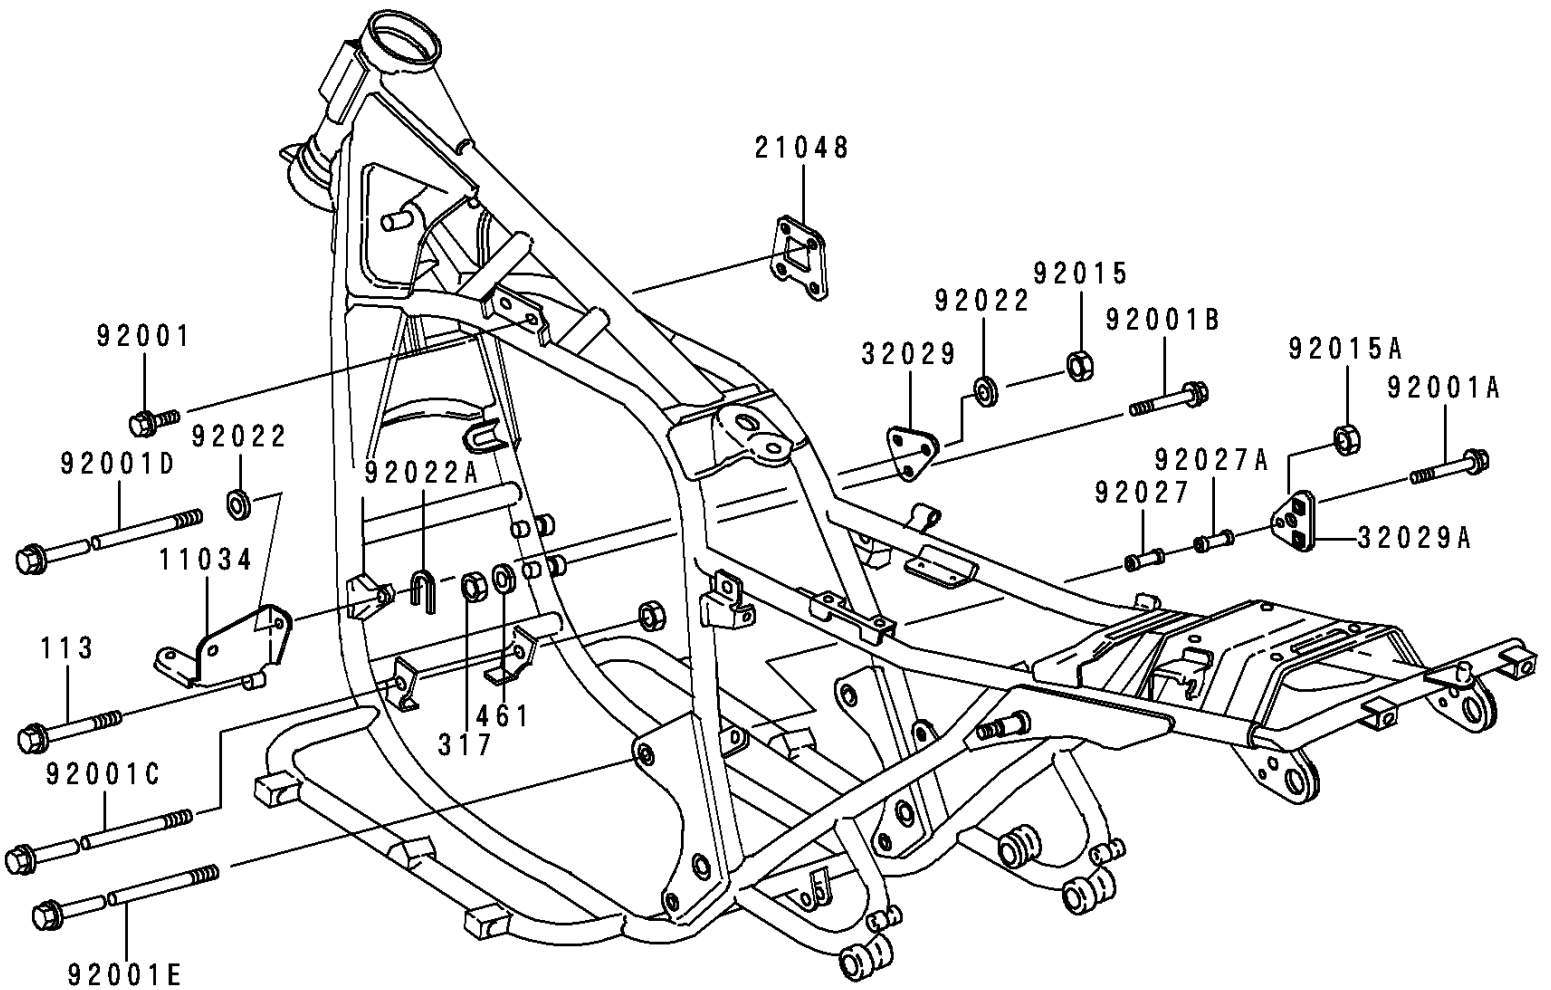

1996 Police 1000 PARTS DIAGRAM

Frame Fittings

F2131

1996 Police 1000 PARTS LIST

Frame Fittings

ITEM NAME	PART NUMBER	QUANTITY
BOLT,10X70 (Ref # 113)	113B1070	1
NUT-HEX-SMALL,8MM,BLACK (Ref # 317)	317J0800	2
WASHER-SPRING,8MM,BLACK (Ref # 461)	461K0800	2
BRACKET,SIREN (Ref # 11034)	11034-4218	1
PLATE-COIL (Ref # 21048)	21048-1001	2
BRACKET-ENGINE,FR,UPP (Ref # 32029)	32029-1142	1
BRACKET-ENGINE,RR (Ref # 32029A)	32029-1143	1
BOLT,6X10 (Ref # 92001)	92001-137	4
BOLT,FLANGED,8X40,BLACK (Ref # 92001A)	92001-1612	2
BOLT,FLANGED,8X65,BLACK (Ref # 92001B)	92001-1616	2
BOLT,FLANGED,10X155,BLACK (Ref # 92001C)	92001-1620	1
BOLT,FLANGED,10X320,BLACK (Ref # 92001D)	92001-1624	1
BOLT,FLANGED,12X285,BLACK (Ref # 92001E)	92001-1655	1
NUT,LOCK,10MM,BLACK (Ref # 92015)	92015-1189	2
NUT,LOCK,12MM,BLACK (Ref # 92015A)	92015-1190	1
WASHER,10.5X22X4.5 (Ref # 92022)	92022-1022	2
WASHER,U FORMED (Ref # 92022A)	92022-1259	1
COLLAR,13X25X54 (Ref # 92027)	92027-1310	1
COLLAR,13X25X29.5 (Ref # 92027A)	92027-1311	1