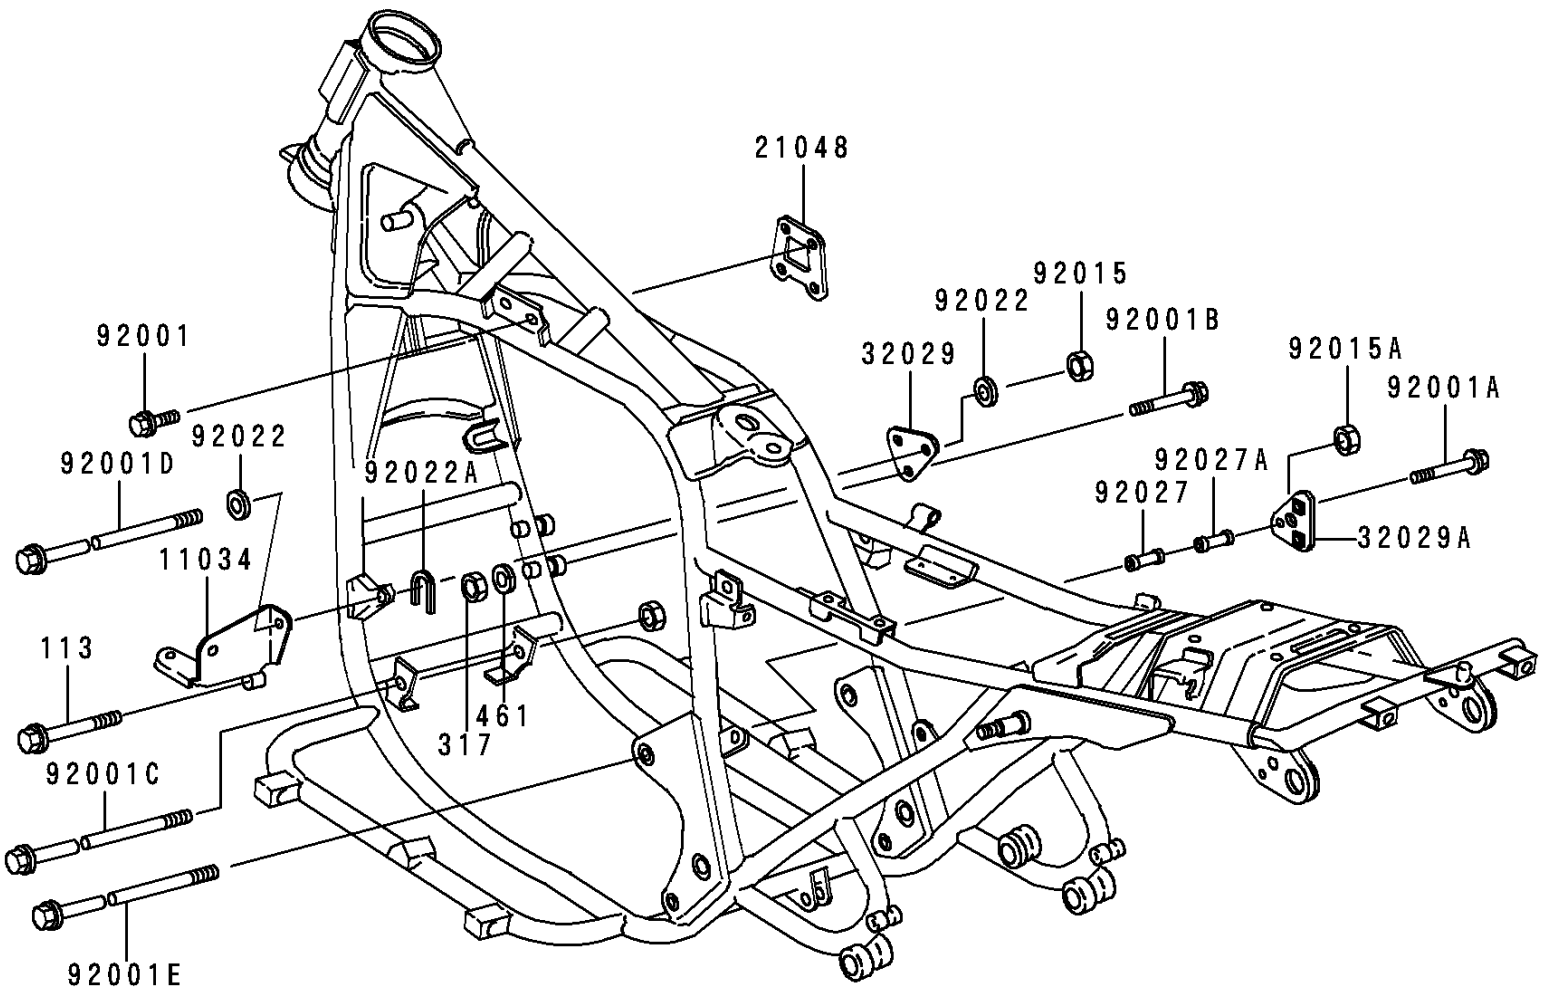

1998 Police 1000 PARTS DIAGRAM

Frame Fittings

F2131

1998 Police 1000 PARTS LIST

Frame Fittings

ITEM NAME	PART NUMBER	QUANTITY
BOLT,10X70 (Ref # 113)	113B1070	1
NUT-HEX-SMALL,8MM,BLACK (Ref # 317)	317J0800	2
WASHER-SPRING,8MM,BLACK (Ref # 461)	461K0800	2
BRACKET,SIREN (Ref # 11034)	11034-4218	1
PLATE-COIL (Ref # 21048)	21048-1001	2
BRACKET-ENGINE,FR,UPP (Ref # 32029)	32029-1142	1
BRACKET-ENGINE,RR (Ref # 32029A)	32029-1143	1
BOLT,6X10 (Ref # 92001)	92001-137	4
BOLT,FLANGED,8X40,BLACK (Ref # 92001A)	92001-1612	2
BOLT,FLANGED,8X65,BLACK (Ref # 92001B)	92001-1616	2
BOLT,FLANGED,10X155,BLACK (Ref # 92001C)	92001-1620	1
BOLT,FLANGED,10X320,BLACK (Ref # 92001D)	92001-1624	1
BOLT,FLANGED,12X285,BLACK (Ref # 92001E)	92001-1655	1
NUT,LOCK,10MM,BLACK (Ref # 92015)	92015-1189	2
NUT,LOCK,12MM,BLACK (Ref # 92015A)	92015-1190	1
WASHER,10.5X22X4.5 (Ref # 92022)	92022-1022	2
WASHER,U FORMED (Ref # 92022A)	92022-1259	1
COLLAR,13X25X54 (Ref # 92027)	92027-1310	1
COLLAR,13X25X29.5 (Ref # 92027A)	92027-1311	1