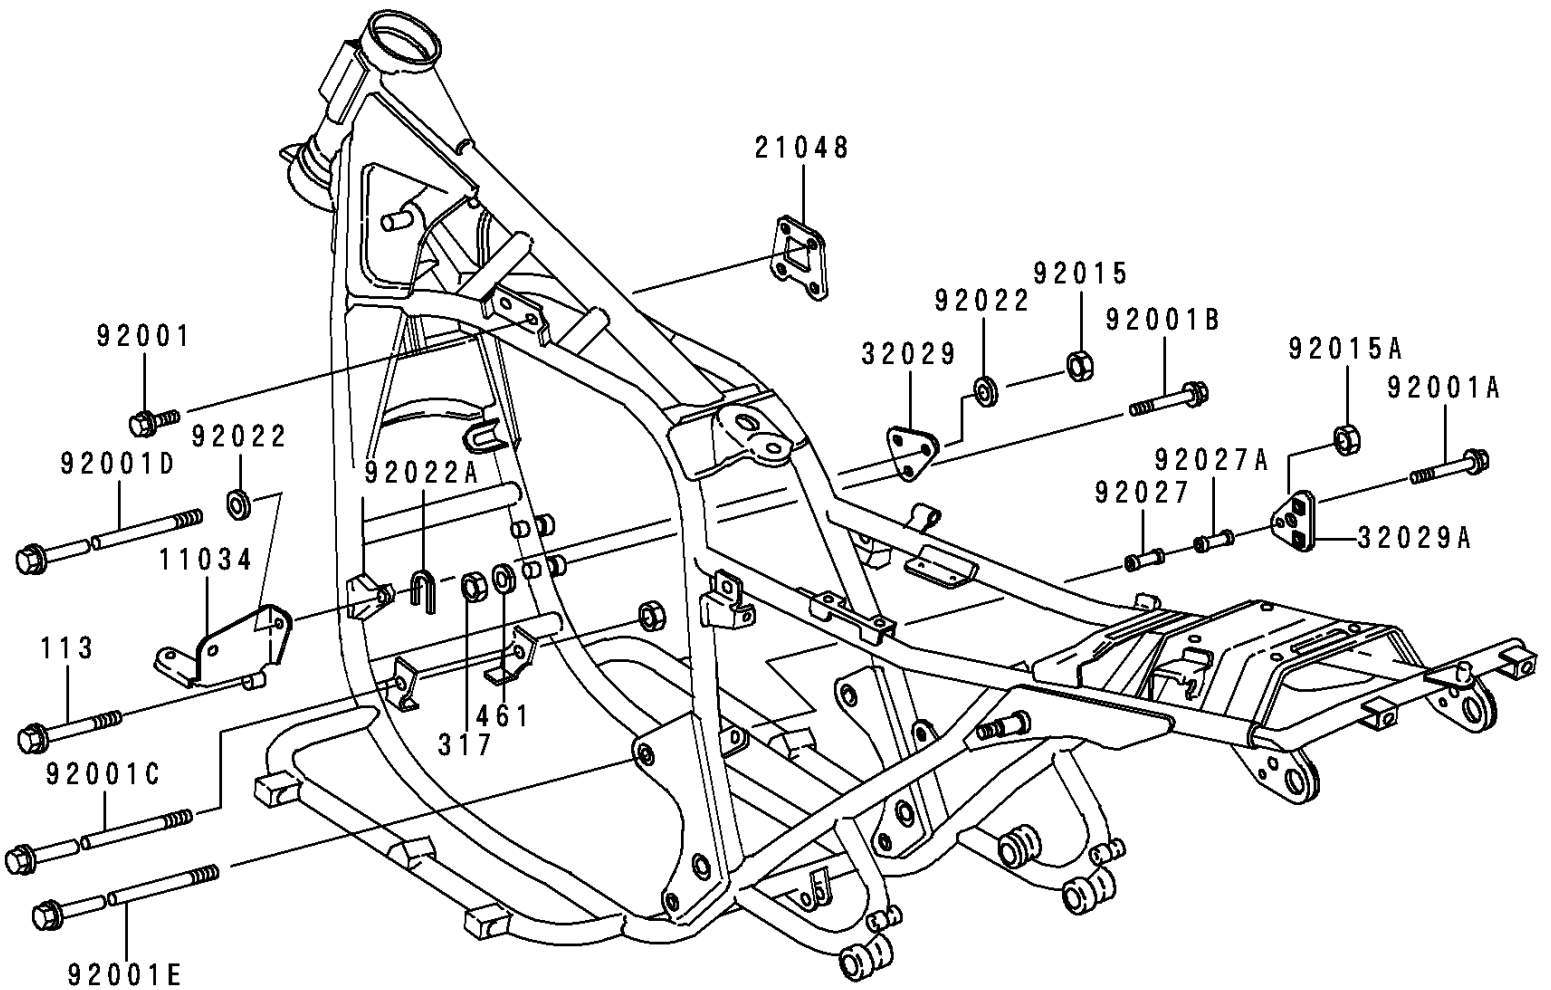

1999 Police 1000 PARTS DIAGRAM

Frame Fittings

F2131

1999 Police 1000 PARTS LIST

Frame Fittings

ITEM NAME	PART NUMBER	QUANTITY
BOLT,10X70 (Ref # 113)	113B1070	1
NUT-HEX-SMALL,8MM,BLACK (Ref # 317)	317J0800	2
WASHER-SPRING,8MM,BLACK (Ref # 461)	461K0800	2
BRACKET,SIREN (Ref # 11034)	11034-4218	1
PLATE-COIL (Ref # 21048)	21048-1001	2
BRACKET-ENGINE,FR,UPP (Ref # 32029)	32029-1142	1
BRACKET-ENGINE,RR (Ref # 32029A)	32029-1143	1
BOLT,6X10 (Ref # 92001)	92001-137	4
BOLT,FLANGED,8X40,BLACK (Ref # 92001A)	92001-1612	2
BOLT,FLANGED,8X65,BLACK (Ref # 92001B)	92001-1616	2
BOLT,FLANGED,10X155,BLACK (Ref # 92001C)	92001-1620	1
BOLT,FLANGED,10X320,BLACK (Ref # 92001D)	92001-1624	1
BOLT,FLANGED,12X285,BLACK (Ref # 92001E)	92001-1655	1
NUT,LOCK,10MM,BLACK (Ref # 92015)	92015-1189	2
NUT,LOCK,12MM,BLACK (Ref # 92015A)	92015-1190	1
WASHER,10.5X22X4.5 (Ref # 92022)	92022-1022	2
WASHER,U FORMED (Ref # 92022A)	92022-1259	1
COLLAR,13X25X54 (Ref # 92027)	92027-1310	1
COLLAR,13X25X29.5 (Ref # 92027A)	92027-1311	1