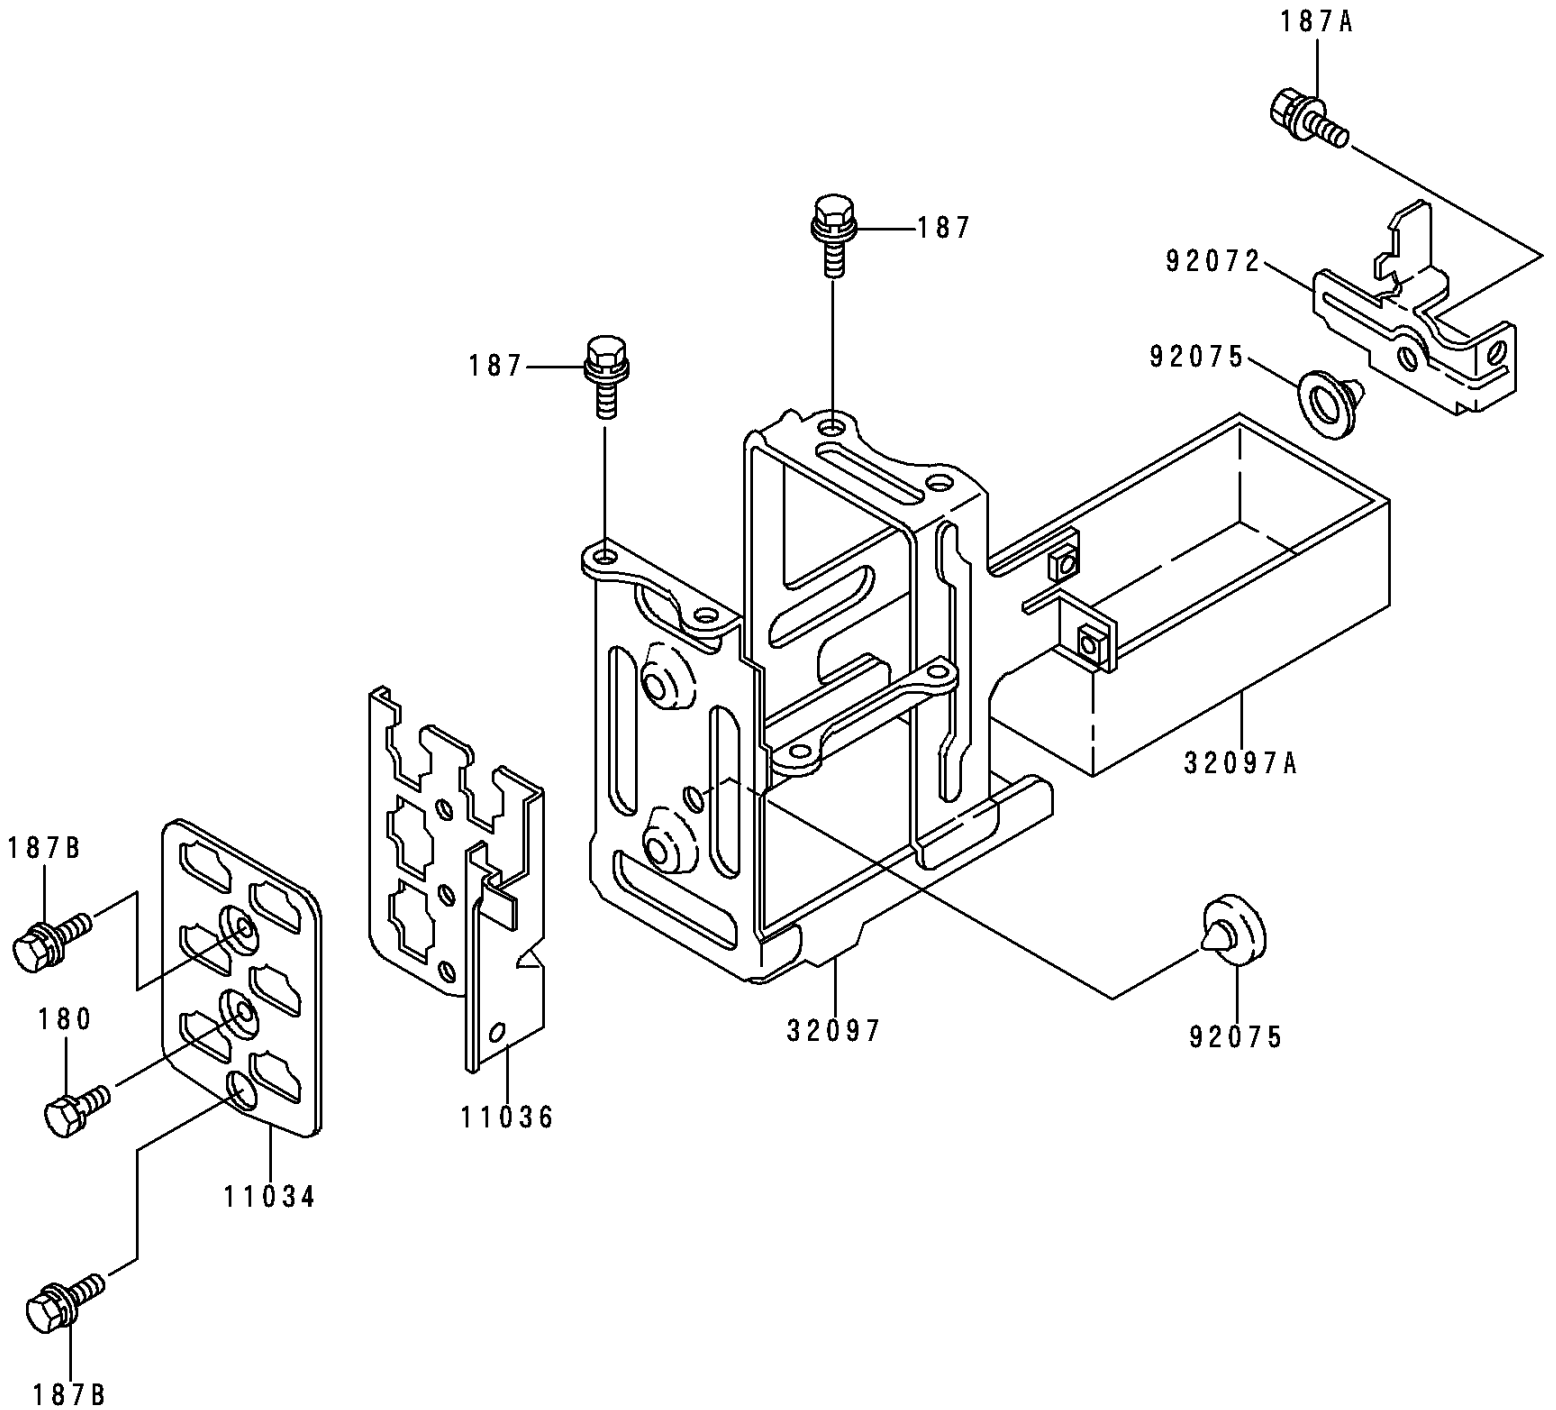

1996 Police 1000 PARTS DIAGRAM

Battery Case

F2132

1996 Police 1000 PARTS LIST

Battery Case

ITEM NAME	PART NUMBER	QUANTITY
BOLT-UPSET-WS (Ref # 180)	180B0610	1
BOLT-UPSET-WSP (Ref # 187)	187B0614	4
BOLT-UPSET-WSP (Ref # 187A)	187B0616	1
BOLT-UPSET-WSP (Ref # 187B)	187B0622	2
BRACKET,COUPLER (Ref # 11034)	11034-1918	1
BRACKET-A,COUPLER (Ref # 11036)	11036-1783	1
CASE-BATTERY (Ref # 32097)	32097-1033	1
CASE-BATTERY,BOTTOM (Ref # 32097A)	32097-1034	1
BAND,BATTERY CASE (Ref # 92072)	92072-1213	1
DAMPER,RUBBER (Ref # 92075)	92075-078	2