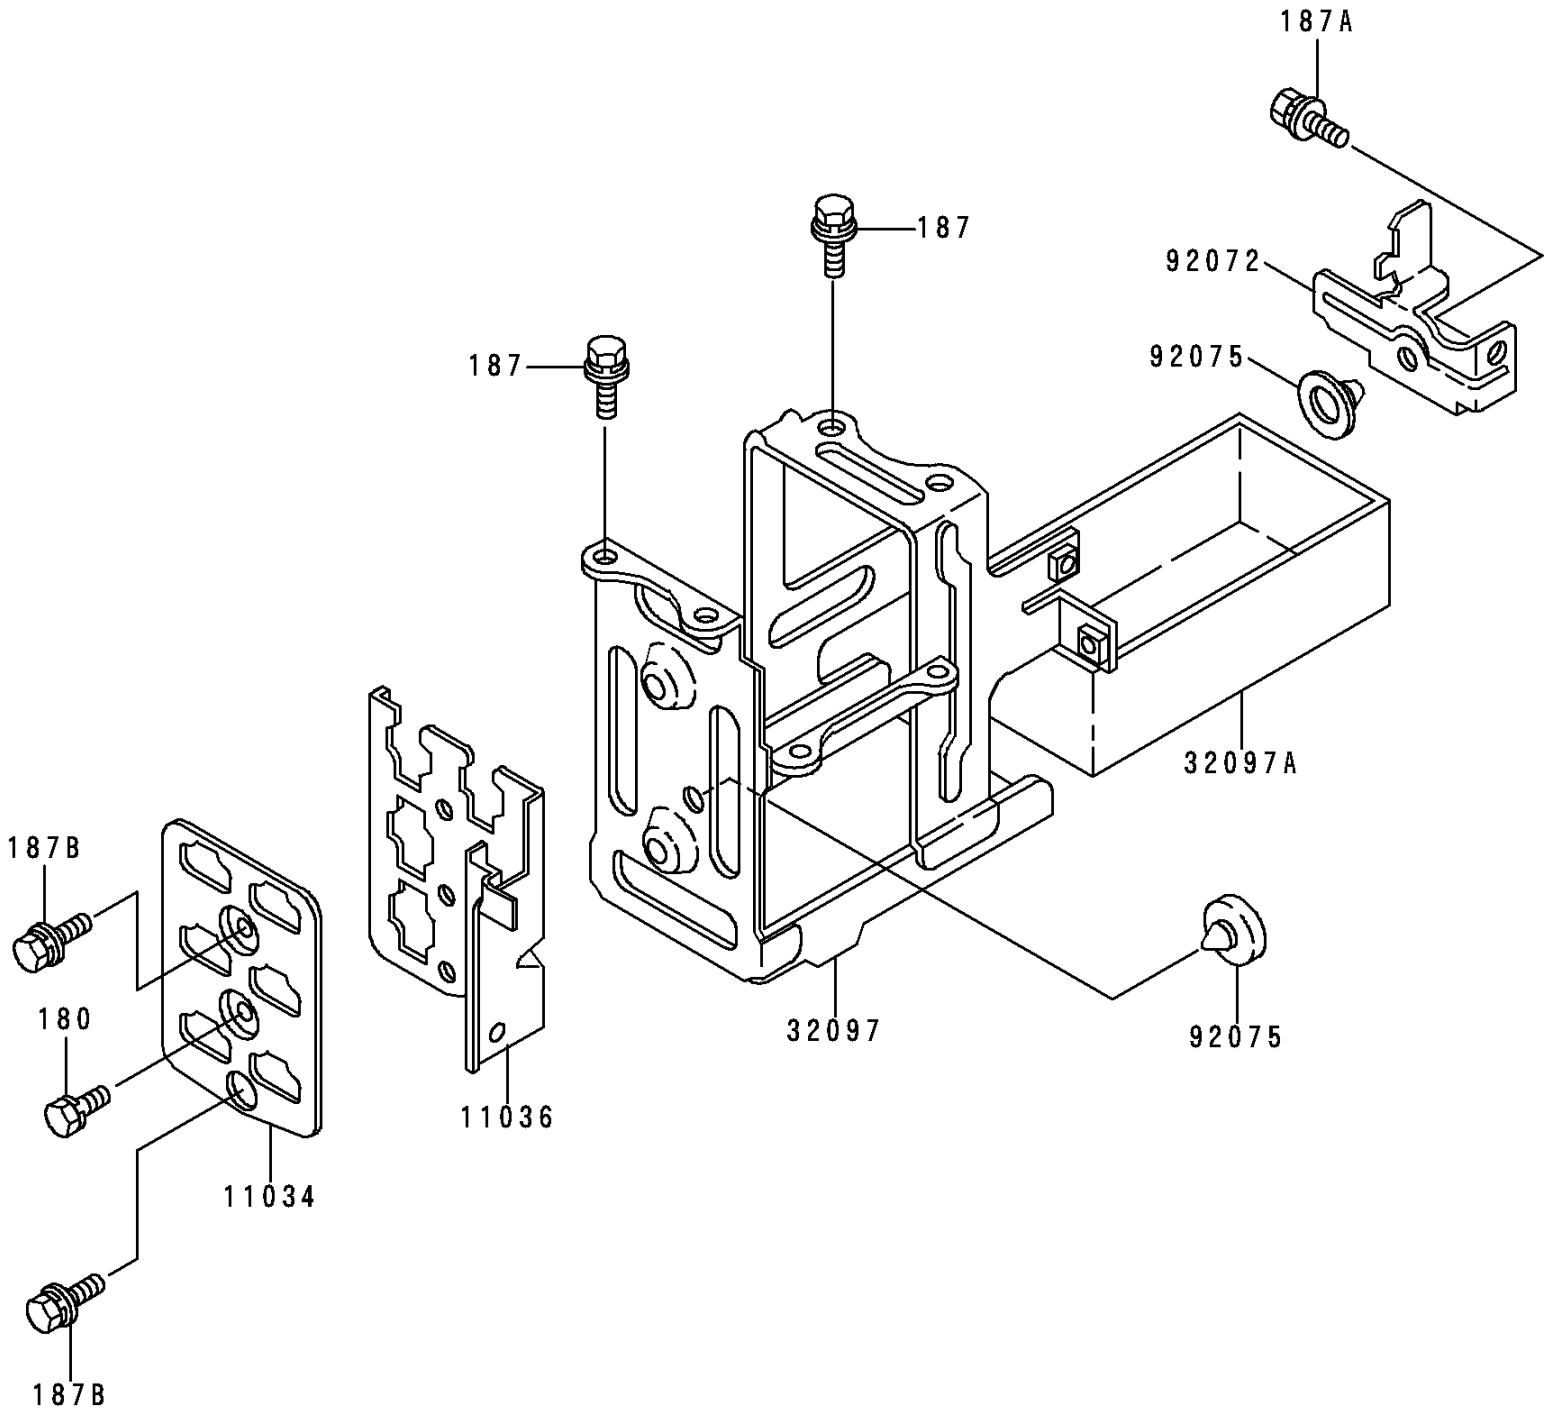

1998 Police 1000 PARTS DIAGRAM

Battery Case

F2132

1998 Police 1000 PARTS LIST

Battery Case

ITEM NAME	PART NUMBER	QUANTITY
BOLT-UPSET-WS (Ref # 180)	180B0610	1
BOLT-UPSET-WSP (Ref # 187)	187B0614	4
BOLT-UPSET-WSP (Ref # 187A)	187B0616	1
BOLT-UPSET-WSP (Ref # 187B)	187B0622	2
BRACKET,COUPLER (Ref # 11034)	11034-1918	1
BRACKET-A,COUPLER (Ref # 11036)	11036-1783	1
CASE-BATTERY (Ref # 32097)	32097-1033	1
CASE-BATTERY,BOTTOM (Ref # 32097A)	32097-1034	1
BAND,BATTERY CASE (Ref # 92072)	92072-1213	1
DAMPER,RUBBER (Ref # 92075)	92075-078	2