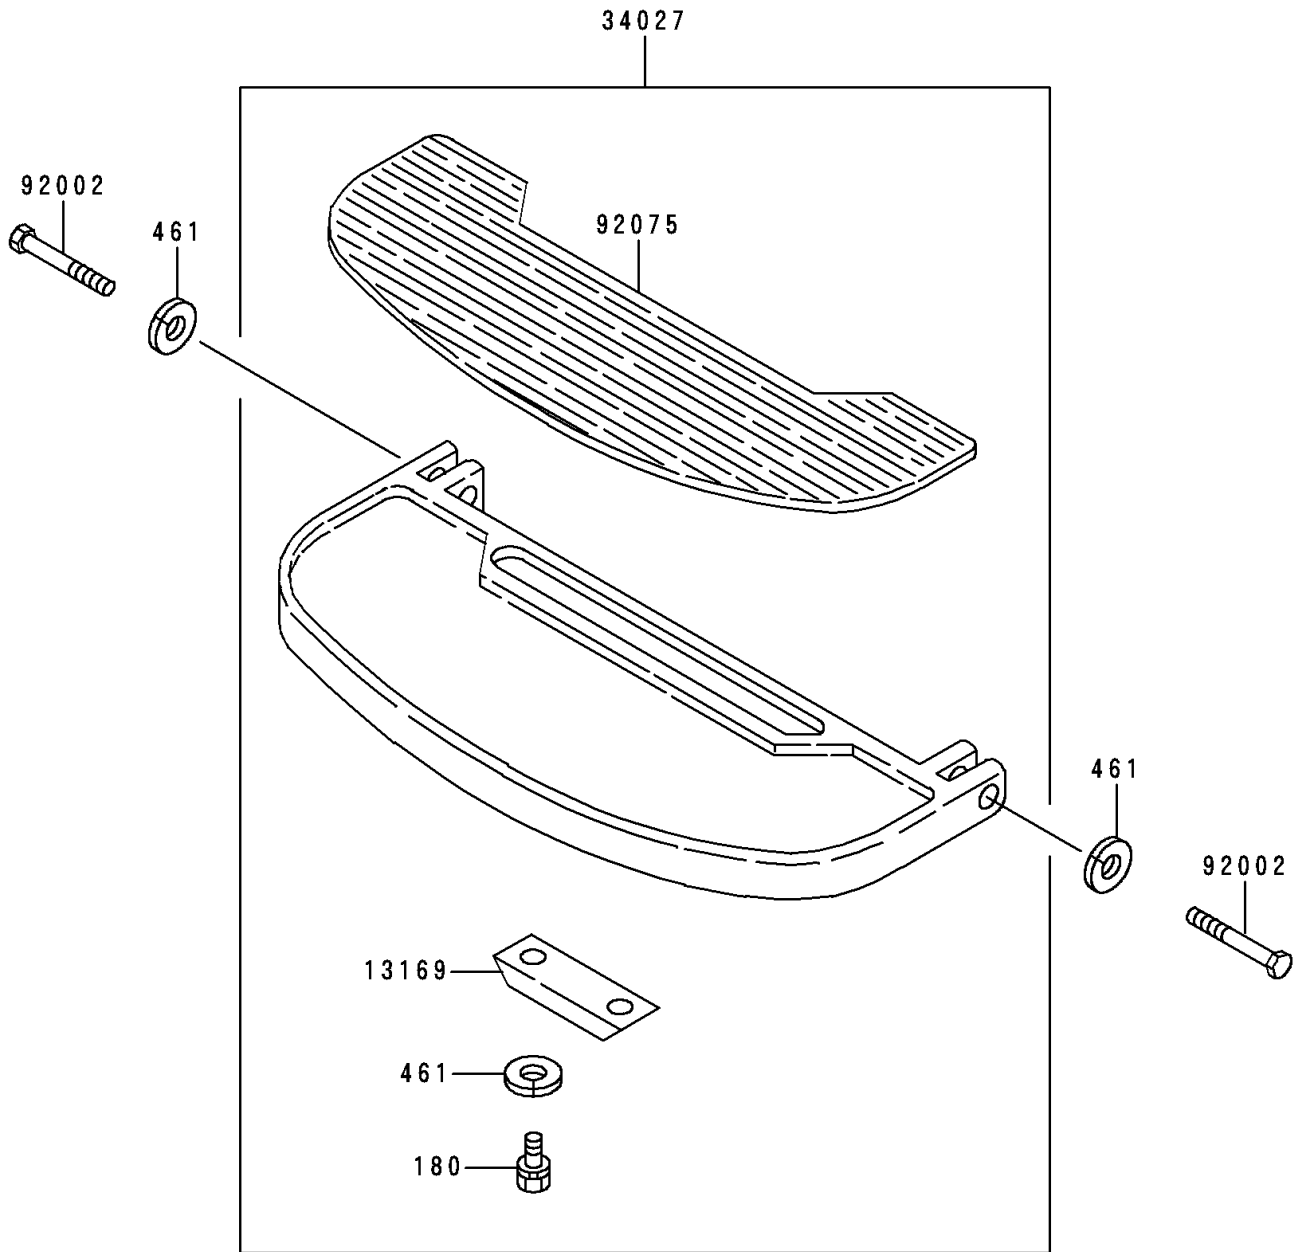

# 1996 Police 1000 PARTS DIAGRAM

Footrests

F2160

# 1996 Police 1000 PARTS LIST

## Footrests

ITEM NAME	PART NUMBER	QUANTITY
BOLT-UPSET-WS (Ref # 180)	180B0610	4
WASHER-SPRING,6MM (Ref # 461)	461F0600	4
PLATE,FOOTBOAD (Ref # 13169)	13169-1011	2
STEP-ASSY,FOOTBOAD (Ref # 34027)	34027-1121	2
BOLT,6X45 (Ref # 92002)	92002-1151	4
DAMPER,FOOTBOAD (Ref # 92075)	92075-4002	2