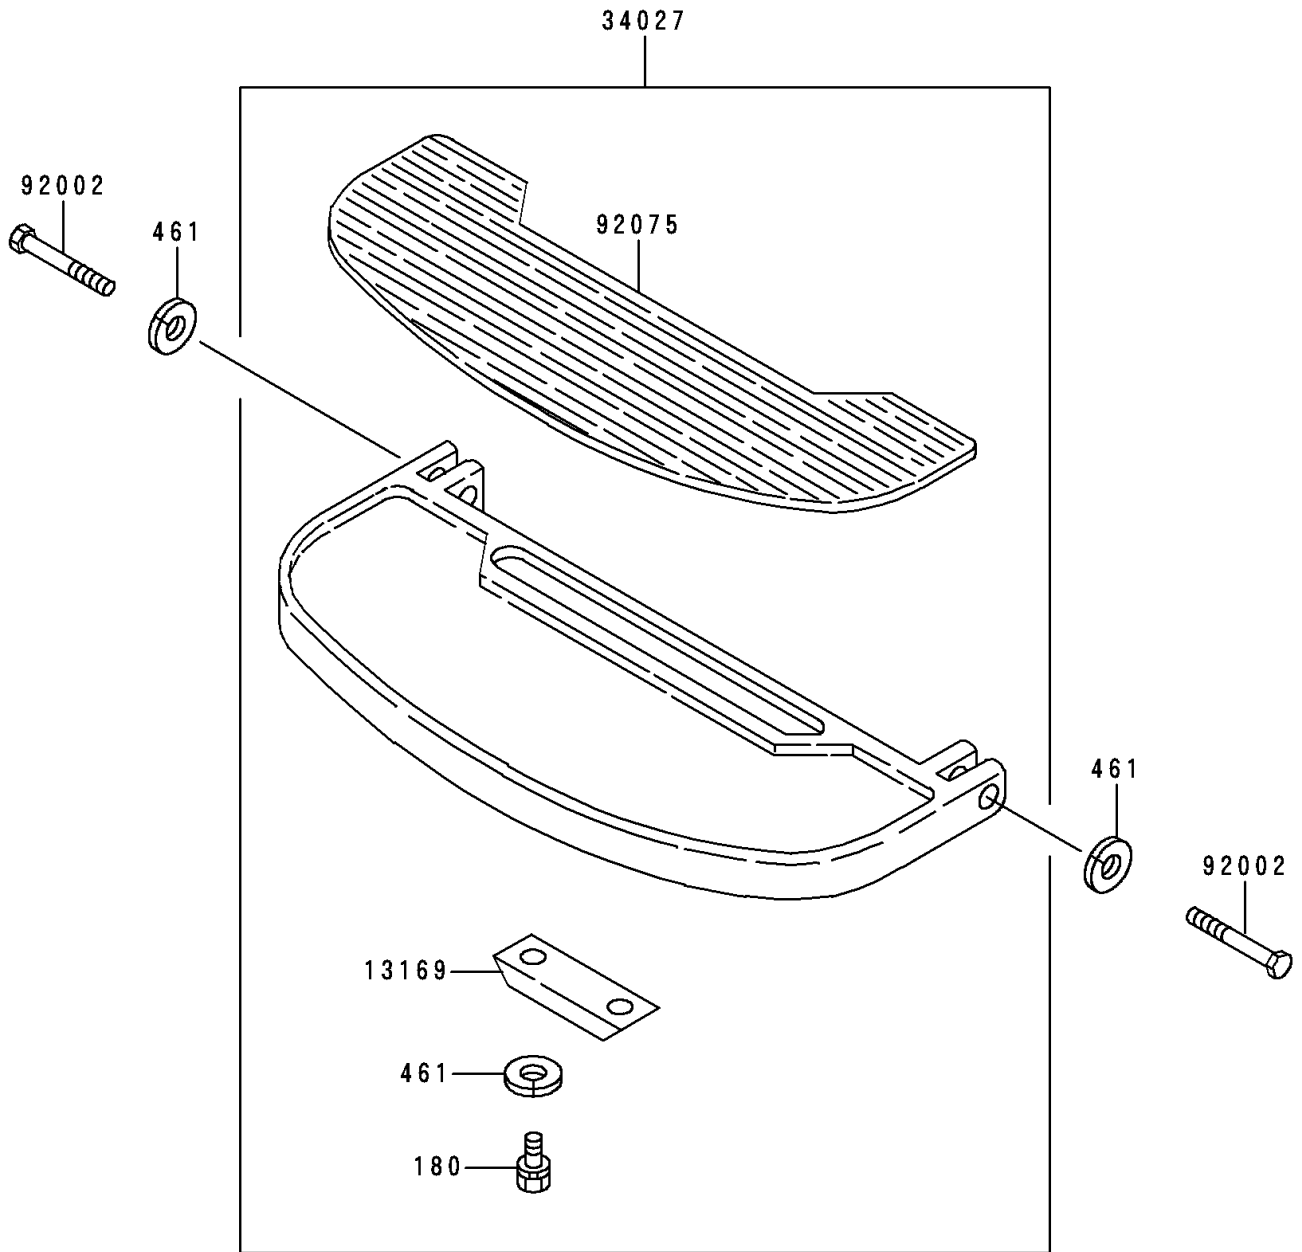

1998 Police 1000 PARTS DIAGRAM

Footrests

F2160

1998 Police 1000 PARTS LIST

Footrests

ITEM NAME	PART NUMBER	QUANTITY
BOLT-UPSET-WS (Ref # 180)	180B0610	4
WASHER-SPRING,6MM (Ref # 461)	461F0600	4
PLATE,FOOTBOAD (Ref # 13169)	13169-1011	2
STEP-ASSY,FOOTBOAD (Ref # 34027)	34027-1121	2
BOLT,6X45 (Ref # 92002)	92002-1151	4
DAMPER,FOOTBOAD (Ref # 92075)	92075-4002	2