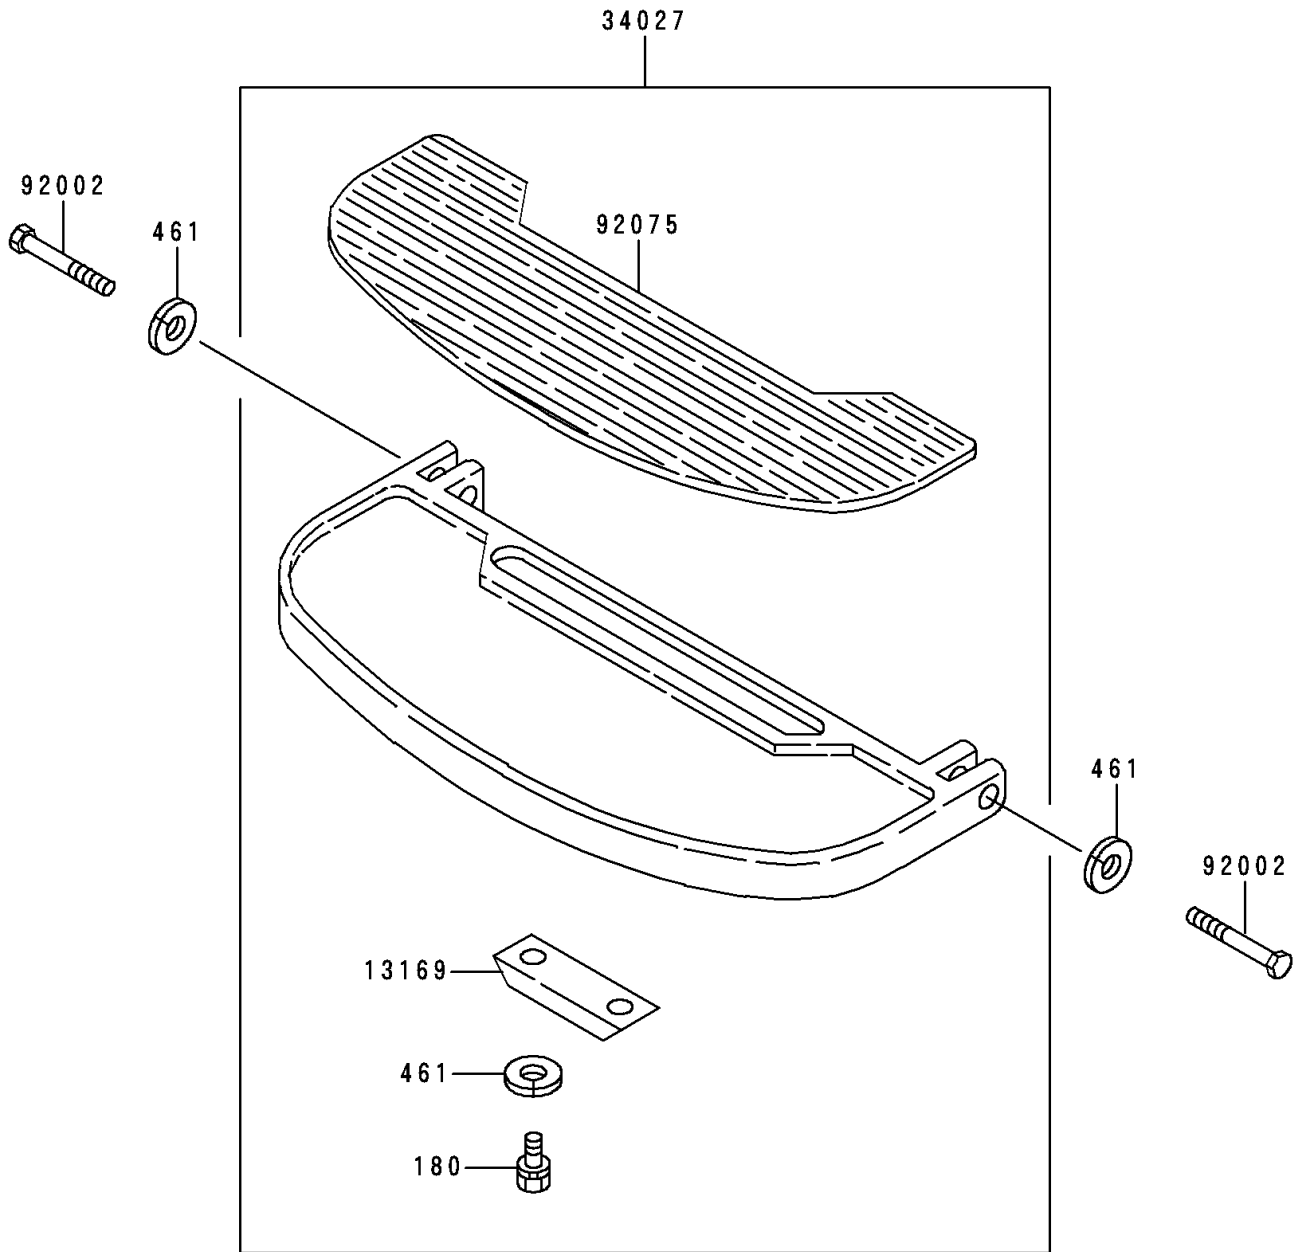

# 1999 Police 1000 PARTS DIAGRAM

Footrests

F2160

# 1999 Police 1000 PARTS LIST

## Footrests

ITEM NAME	PART NUMBER	QUANTITY
BOLT-UPSET-WS (Ref # 180)	180B0610	4
WASHER-SPRING,6MM (Ref # 461)	461F0600	4
PLATE,FOOTBOAD (Ref # 13169)	13169-1011	2
STEP-ASSY,FOOTBOAD (Ref # 34027)	34027-1121	2
BOLT,6X45 (Ref # 92002)	92002-1151	4
DAMPER,FOOTBOAD (Ref # 92075)	92075-4002	2