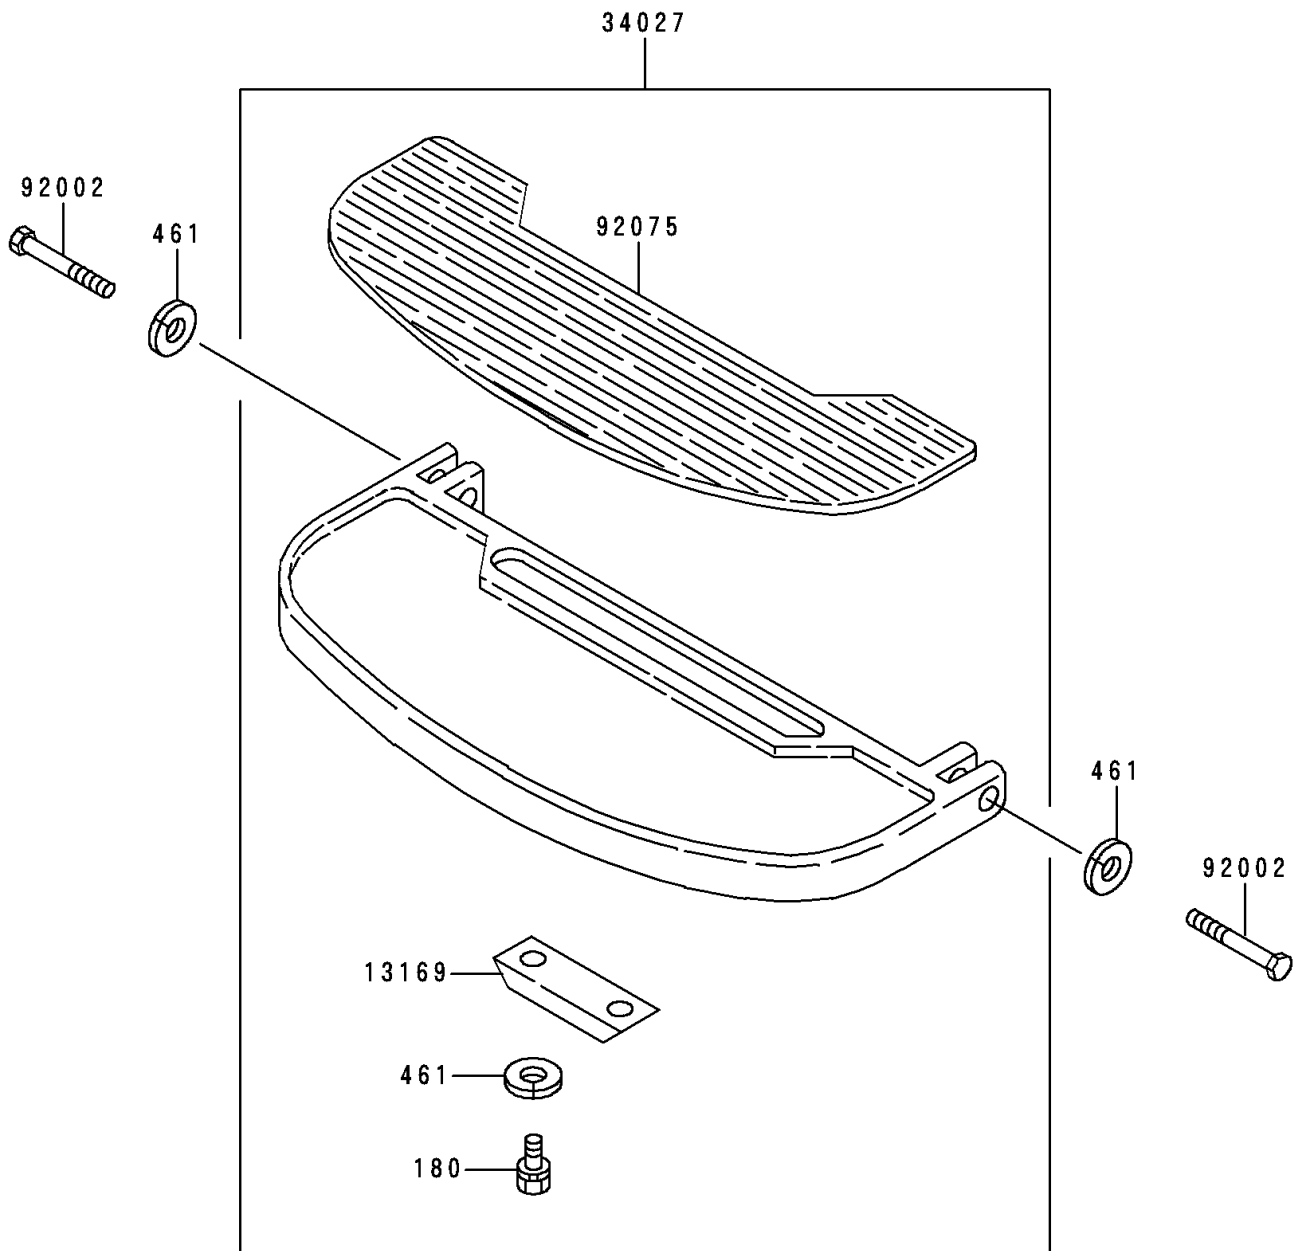

# 1999 Police 1000 PARTS DIAGRAM

Footrests

F2160

# 1999 Police 1000 PARTS LIST

## Footrests

ITEM NAME	PART NUMBER	QUANTITY
BOLT-UPSET-WS (Ref # 180)	180B0610	4
WASHER-SPRING,6MM (Ref # 461)	461F0600	4
PLATE,FOOTBOAD (Ref # 13169)	13169-1011	2
STEP-ASSY,FOOTBOAD (Ref # 34027)	34027-1121	2
BOLT,6X45 (Ref # 92002)	92002-1151	4
DAMPER,FOOTBOAD (Ref # 92075)	92075-4002	2