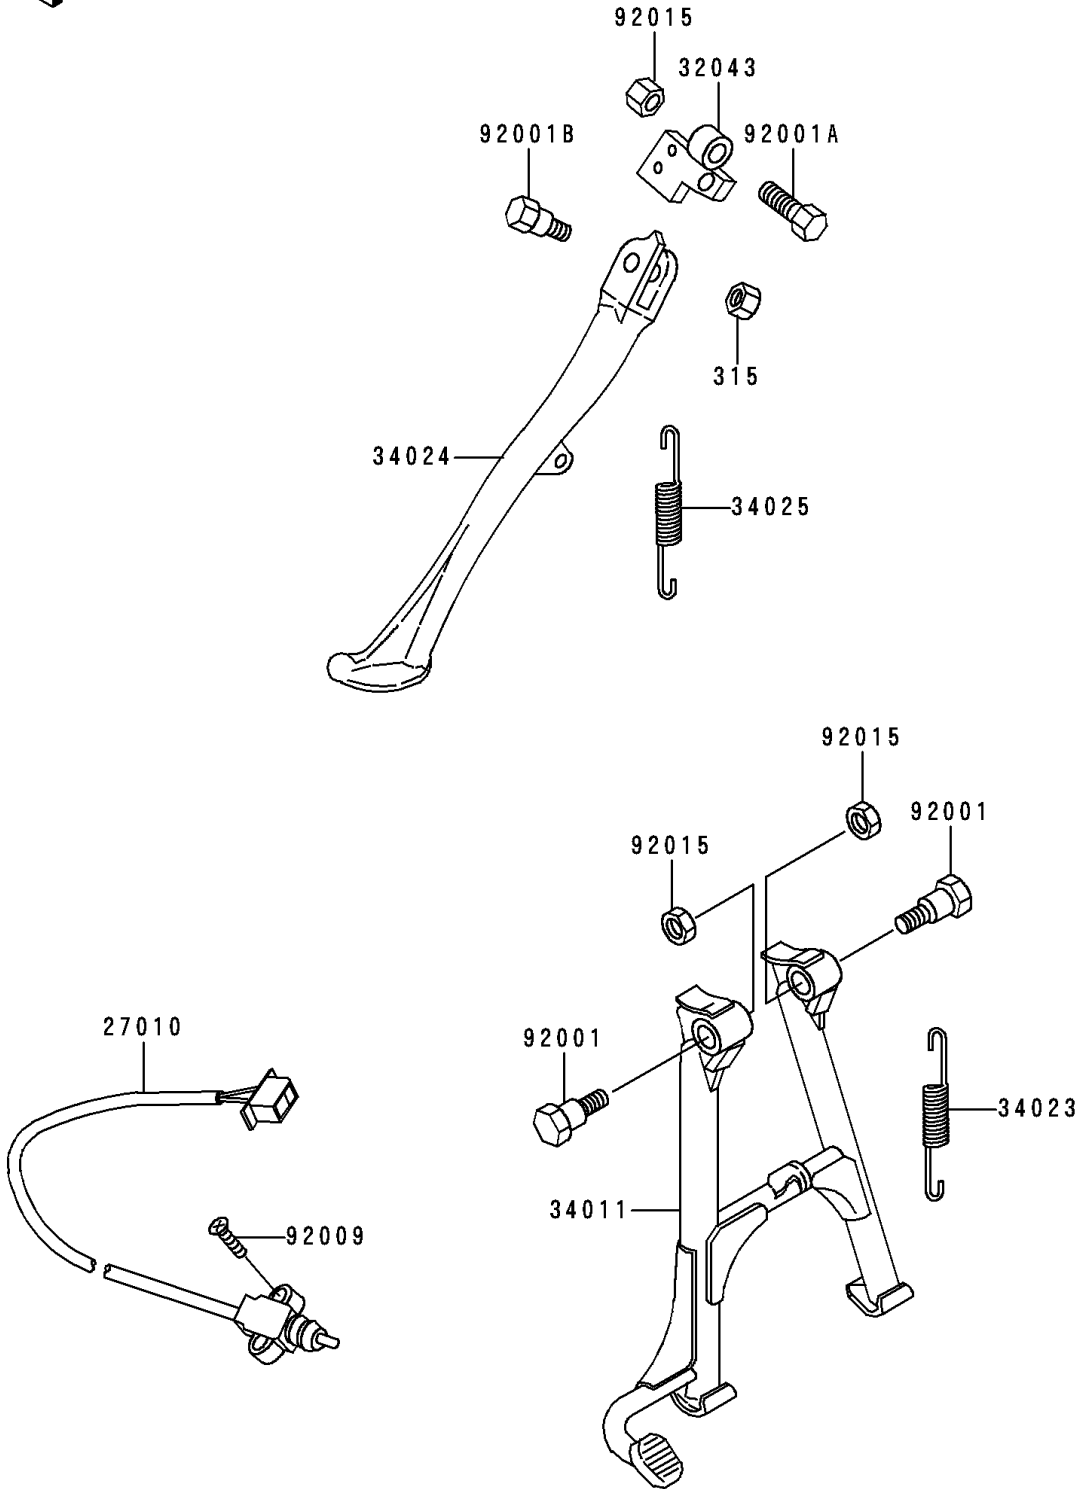

# 1996 Police 1000 PARTS DIAGRAM

Stand(s)

F2190

## 1996 Police 1000 PARTS LIST

Stand(s)

ITEM NAME	PART NUMBER	QUANTITY
NUT-HEX-FINE,10MM (Ref # 315)	315B1000	1
SWITCH,SIDE STAND (Ref # 27010)	27010-1203	1
BRACKET-STAND,SIDE (Ref # 32043)	32043-1295	1
STAND-CENTER (Ref # 34011)	34011-1139	1
SPRING,CNT STAND (Ref # 34023)	34023-012	1
STAND-SIDE (Ref # 34024)	34024-1216	1
SPRING,STAND (Ref # 34025)	34025-005	1
BOLT,CENTER STAND (Ref # 92001)	92001-1214	2
BOLT,10X16 (Ref # 92001A)	92001-4013	1
BOLT,SIDE STAND (Ref # 92001B)	92001-4028	1
SCREW,5X20 (Ref # 92009)	92009-1359	2
NUT,LOCK,10MM (Ref # 92015)	92015-1376	3