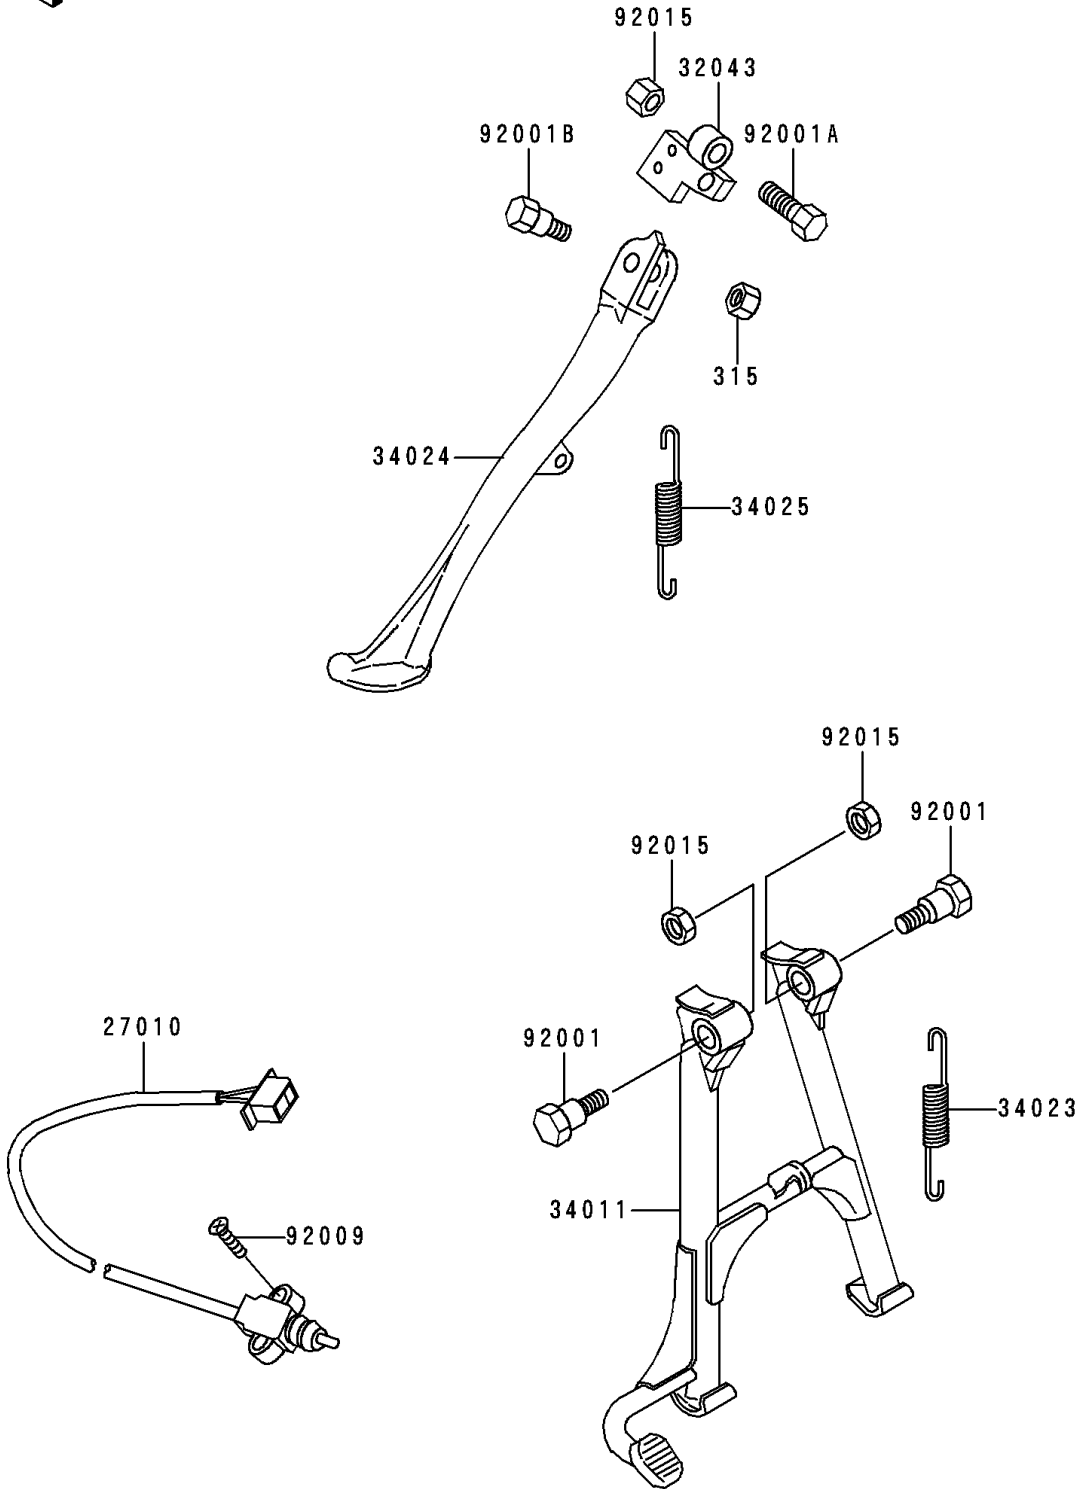

# 1996 Police 1000 PARTS DIAGRAM

Stand(s)

F2190

# 1996 Police 1000 PARTS LIST

Stand(s)

ITEM NAME	PART NUMBER	QUANTITY
NUT-HEX-FINE,10MM (Ref # 315)	315B1000	1
SWITCH,SIDE STAND (Ref # 27010)	27010-1203	1
BRACKET-STAND,SIDE (Ref # 32043)	32043-1295	1
STAND-CENTER (Ref # 34011)	34011-1139	1
SPRING,CNT STAND (Ref # 34023)	34023-012	1
STAND-SIDE (Ref # 34024)	34024-1216	1
SPRING,STAND (Ref # 34025)	34025-005	1
BOLT,CENTER STAND (Ref # 92001)	92001-1214	2
BOLT,10X16 (Ref # 92001A)	92001-4013	1
BOLT,SIDE STAND (Ref # 92001B)	92001-4028	1
SCREW,5X20 (Ref # 92009)	92009-1359	2
NUT,LOCK,10MM (Ref # 92015)	92015-1376	3