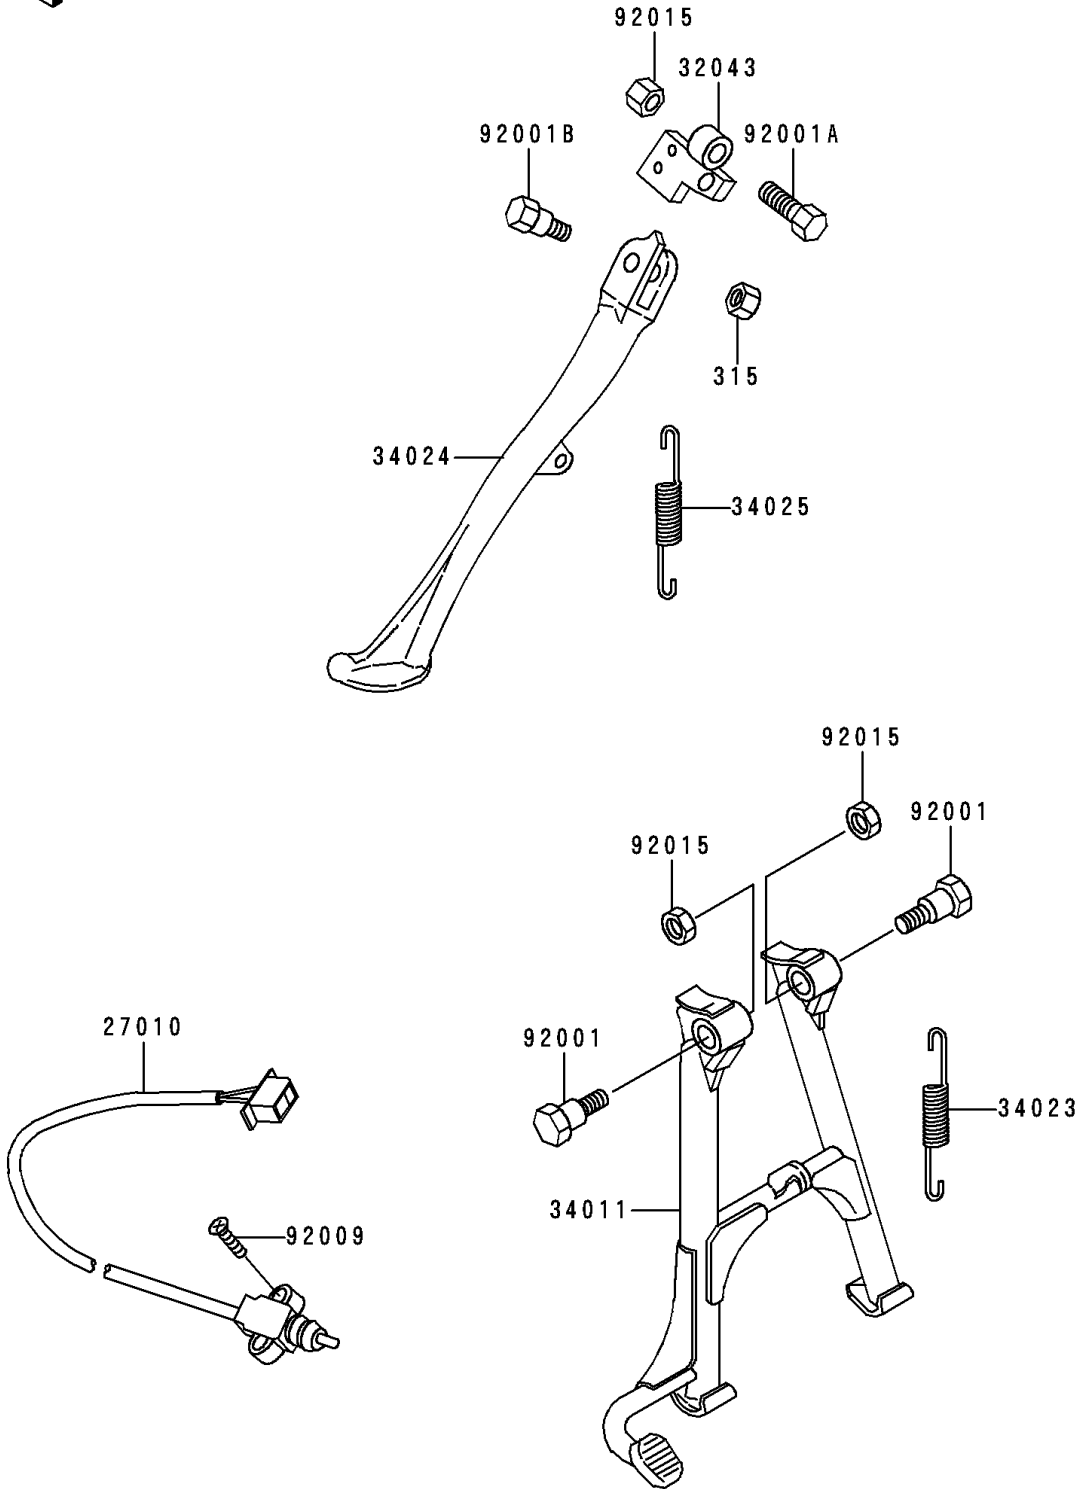

1998 Police 1000 PARTS DIAGRAM

Stand(s)

F2190

1998 Police 1000 PARTS LIST

Stand(s)

ITEM NAME	PART NUMBER	QUANTITY
NUT-HEX-FINE,10MM (Ref # 315)	315B1000	1
SWITCH,SIDE STAND (Ref # 27010)	27010-1203	1
BRACKET-STAND,SIDE (Ref # 32043)	32043-1295	1
STAND-CENTER (Ref # 34011)	34011-1139	1
SPRING,CNT STAND (Ref # 34023)	34023-012	1
STAND-SIDE (Ref # 34024)	34024-1216	1
SPRING,STAND (Ref # 34025)	34025-005	1
BOLT,CENTER STAND (Ref # 92001)	92001-1214	2
BOLT,10X16 (Ref # 92001A)	92001-4013	1
BOLT,SIDE STAND (Ref # 92001B)	92001-4028	1
SCREW,5X20 (Ref # 92009)	92009-1359	2
NUT,LOCK,10MM (Ref # 92015)	92015-1376	3