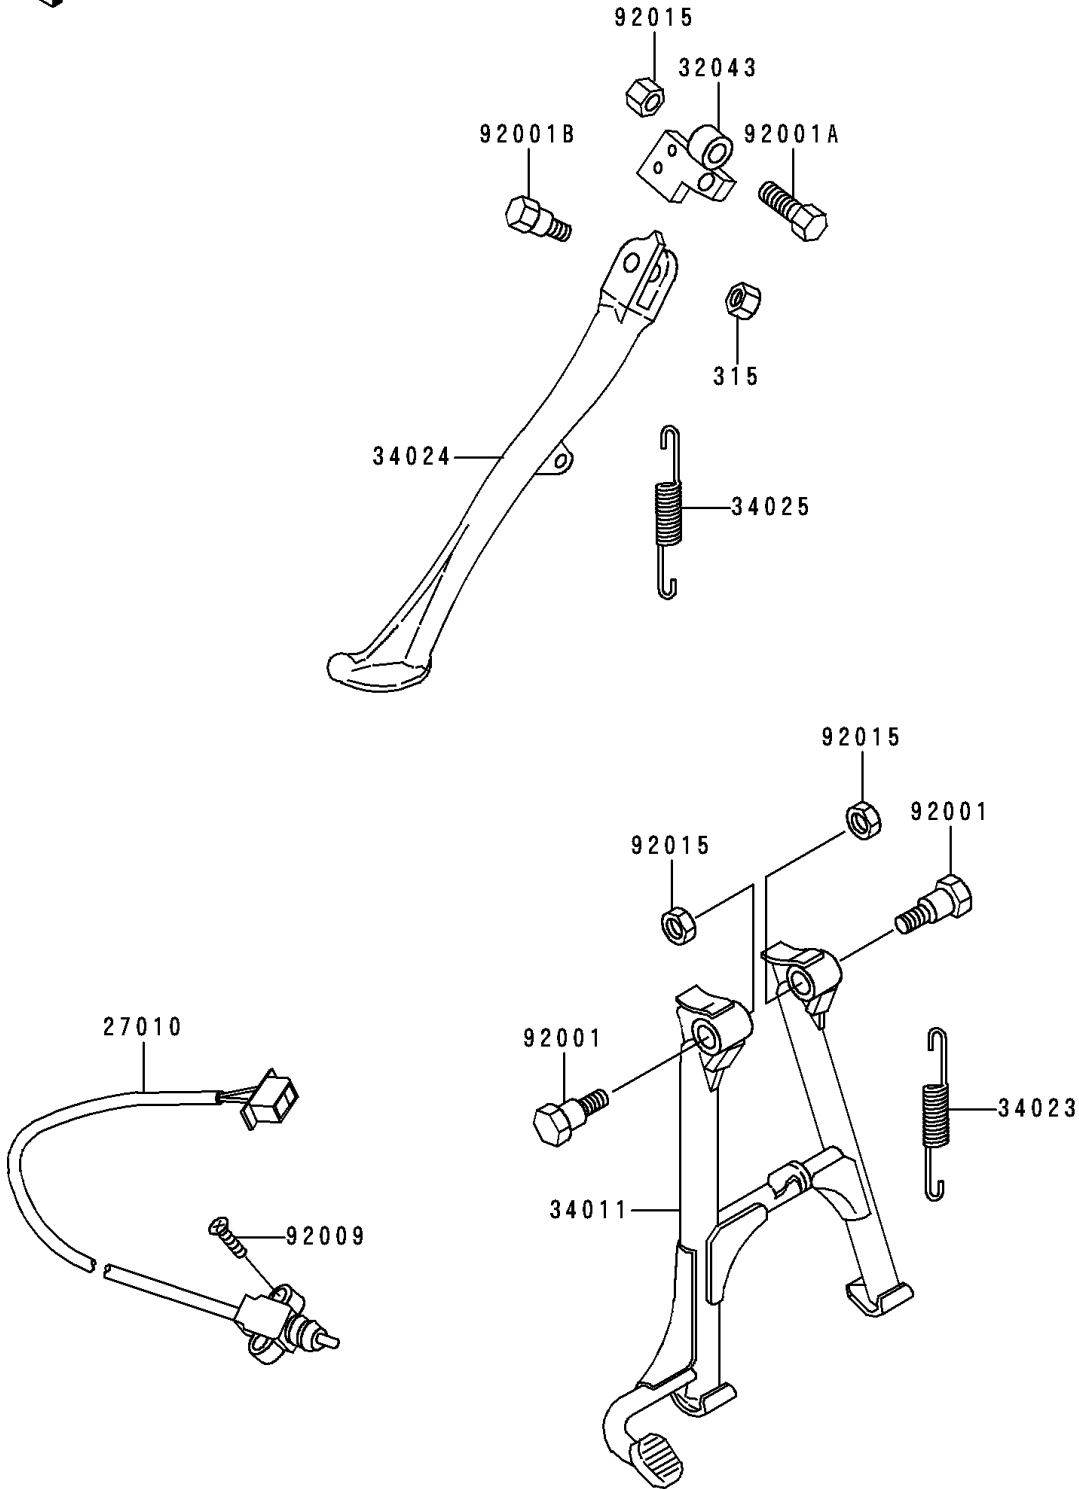

# 1999 Police 1000 PARTS DIAGRAM

Stand(s)

F2190

# 1999 Police 1000 PARTS LIST

Stand(s)

ITEM NAME	PART NUMBER	QUANTITY
-----------	-------------	----------