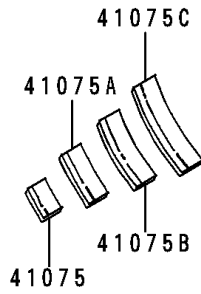

# 1996 Police 1000 PARTS DIAGRAM

Tires

F2210

# 1996 Police 1000 PARTS LIST

## Tires

ITEM NAME	PART NUMBER	QUANTITY
VALVE,TIRE (Ref # 16126)	16126-1136	2
TIRE,FR,MN90-18 65H,F16(D) (Ref # 41002)	41002-1967	1
TIRE,RR,MR90-18 71H,K327M(D) (Ref # 41002A)	41002-1968	1
BALANCER-WHEEL,5G (Ref # 41075)	41075-005	AR
BALANCER-WHEEL,10G (Ref # 41075A)	41075-006	AR
BALANCER-WHEEL,20G (Ref # 41075B)	41075-007	AR
BALANCER-WHEEL,30G (Ref # 41075C)	41075-008	AR