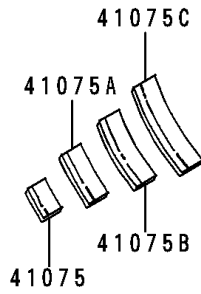

1996 Police 1000 PARTS DIAGRAM

Tires

F2210

1996 Police 1000 PARTS LIST

Tires

ITEM NAME	PART NUMBER	QUANTITY
VALVE,TIRE (Ref # 16126)	16126-1136	2
TIRE,FR,MN90-18 65H,F16(D) (Ref # 41002)	41002-1967	1
TIRE,RR,MR90-18 71H,K327M(D) (Ref # 41002A)	41002-1968	1
BALANCER-WHEEL,5G (Ref # 41075)	41075-005	AR
BALANCER-WHEEL,10G (Ref # 41075A)	41075-006	AR
BALANCER-WHEEL,20G (Ref # 41075B)	41075-007	AR
BALANCER-WHEEL,30G (Ref # 41075C)	41075-008	AR