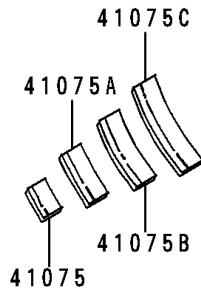

1998 Police 1000 PARTS DIAGRAM

Tires

F2210

1998 Police 1000 PARTS LIST

Tires

ITEM NAME	PART NUMBER	QUANTITY
VALVE,TIRE (Ref # 16126)	16126-1136	2
TIRE,FR,MN90-18 65H,F16(D) (Ref # 41002)	41002-1967	1
TIRE,RR,MR90-18 71H,K327M(D) (Ref # 41002A)	41002-1968	1
BALANCER-WHEEL,5G (Ref # 41075)	41075-005	AR
BALANCER-WHEEL,10G (Ref # 41075A)	41075-006	AR
BALANCER-WHEEL,20G (Ref # 41075B)	41075-007	AR
BALANCER-WHEEL,30G (Ref # 41075C)	41075-008	AR