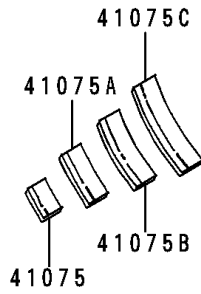

1999 Police 1000 PARTS DIAGRAM

Tires

F2210

1999 Police 1000 PARTS LIST

Tires

ITEM NAME	PART NUMBER	QUANTITY
VALVE,TIRE (Ref # 16126)	16126-1136	2
TIRE,FR,MN90-18 65H,F16(D) (Ref # 41002)	41002-1967	1
TIRE,RR,MR90-18 71H,K327M(D) (Ref # 41002A)	41002-1968	1
BALANCER-WHEEL,5G (Ref # 41075)	41075-005	AR
BALANCER-WHEEL,10G (Ref # 41075A)	41075-006	AR
BALANCER-WHEEL,20G (Ref # 41075B)	41075-007	AR
BALANCER-WHEEL,30G (Ref # 41075C)	41075-008	AR