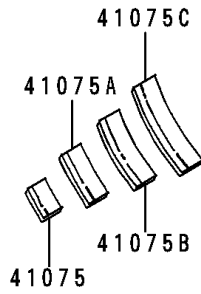

2000 Police 1000 PARTS DIAGRAM

Tires

F2210

2000 Police 1000 PARTS LIST

Tires

ITEM NAME	PART NUMBER	QUANTITY
VALVE,TIRE (Ref # 16126)	16126-1136	2
TIRE,FR,MN90-18 65H,F16(D) (Ref # 41002)	41002-1967	1
TIRE,RR,MR90-18 71H,K327M(D) (Ref # 41002A)	41002-1968	1
BALANCER-WHEEL,5G (Ref # 41075)	41075-005	AR
BALANCER-WHEEL,10G (Ref # 41075A)	41075-006	AR
BALANCER-WHEEL,20G (Ref # 41075B)	41075-007	AR
BALANCER-WHEEL,30G (Ref # 41075C)	41075-008	AR