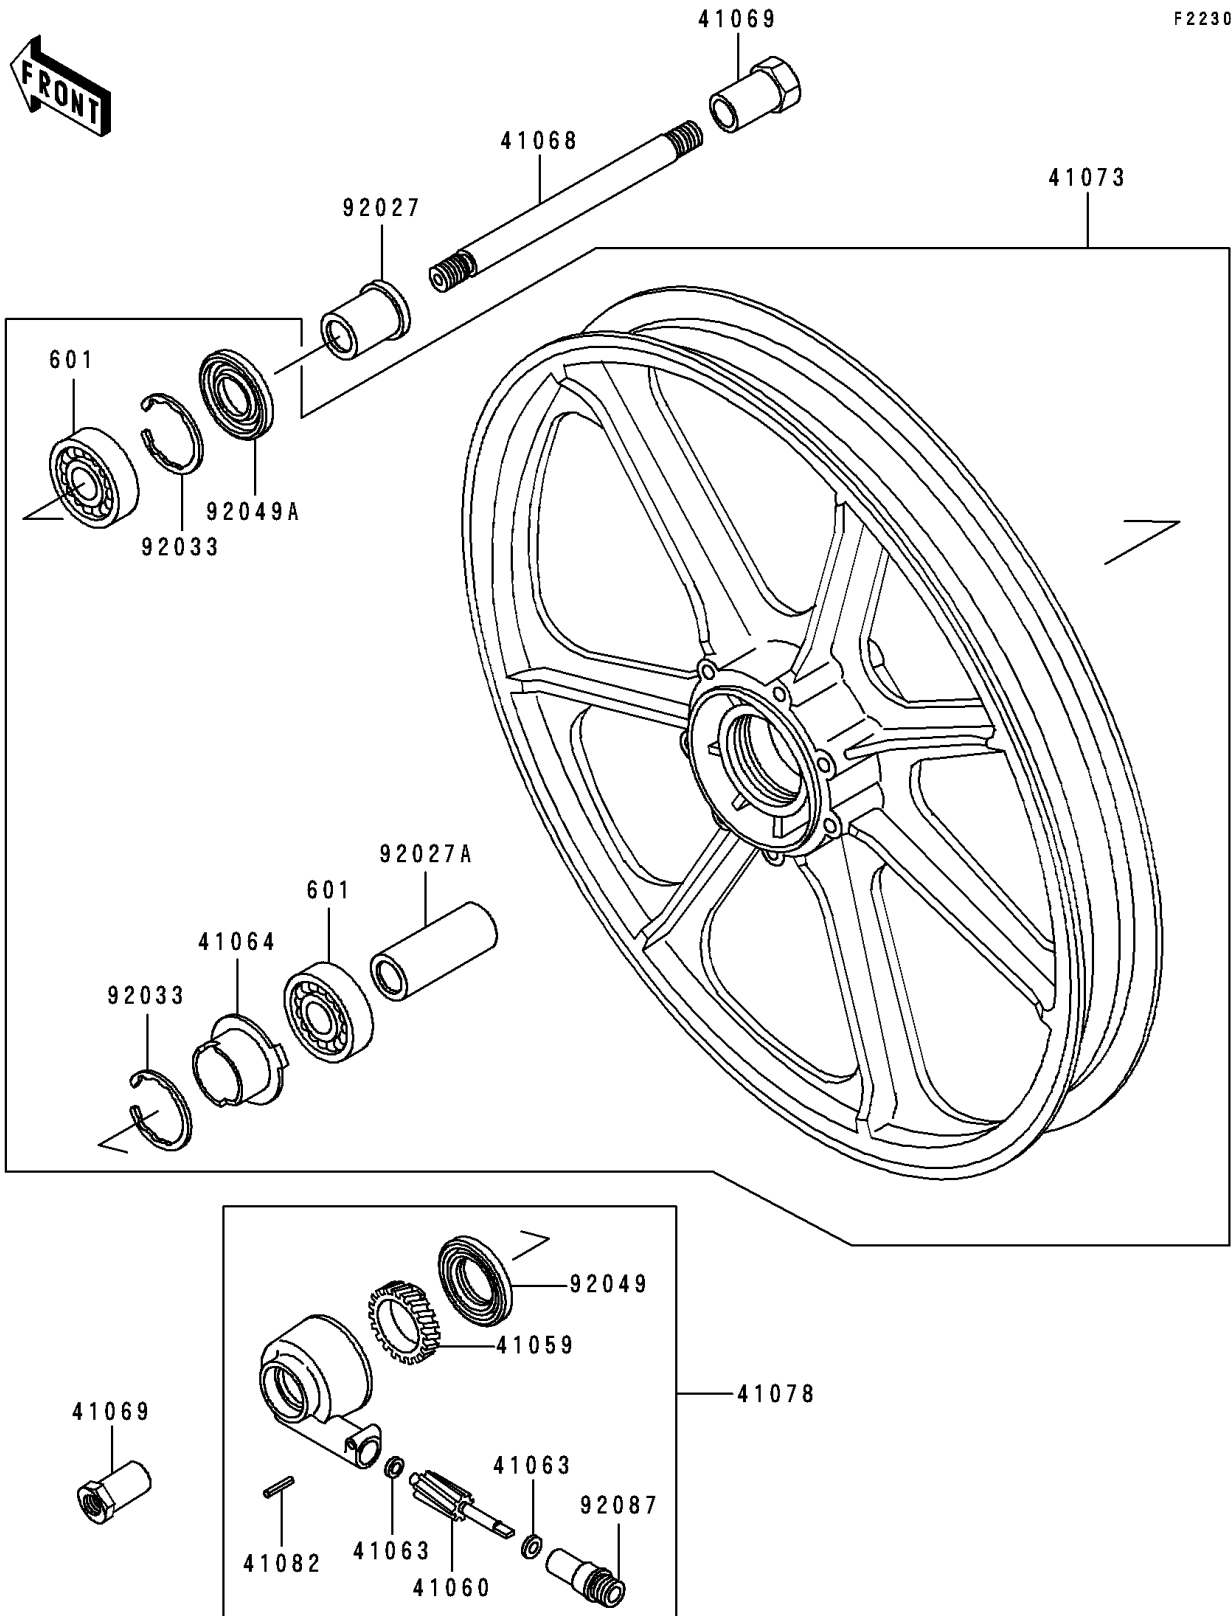

1996 Police 1000 PARTS DIAGRAM

Front Wheel

F2230

1996 Police 1000 PARTS LIST

Front Wheel

ITEM NAME	PART NUMBER	QUANTITY
BEARING-BALL,#6302UG (Ref # 601)	601B6302UG	2
GEAR-METER SCREW,26T (Ref # 41059)	41059-026	1
GEAR-METER SCREW,9T (Ref # 41060)	41060-1016	1
WASHER,5.1X9X0.4 (Ref # 41063)	41063-001	2
RECEIVER-SPEEDOMETER (Ref # 41064)	41064-1006	1
AXLE,FR,L=259 (Ref # 41068)	41068-1072	1
COLLAR,FRONT AXLE (Ref # 41069)	41069-031	2
WHEEL-ASSY,FR,P.C.GRAY (Ref # 41073)	41073-1550-DH	1
CASE-ASSY-METER GEAR (Ref # 41078)	41078-1013	1
PIN,SPRING (Ref # 41082)	41082-001	1
COLLAR,L=30 (Ref # 92027)	92027-1225	1
COLLAR,FR HUB,L=80 (Ref # 92027A)	92027-1437	1
RING-SNAP,42MM (Ref # 92033)	92033-1041	2
SEAL-OIL,BJN30427-C3 (Ref # 92049)	92049-1057	1
SEAL-OIL,BJN22425 (Ref # 92049A)	92049-1058	1
BUSHING-METER GEAR (Ref # 92087)	92087-1002	1