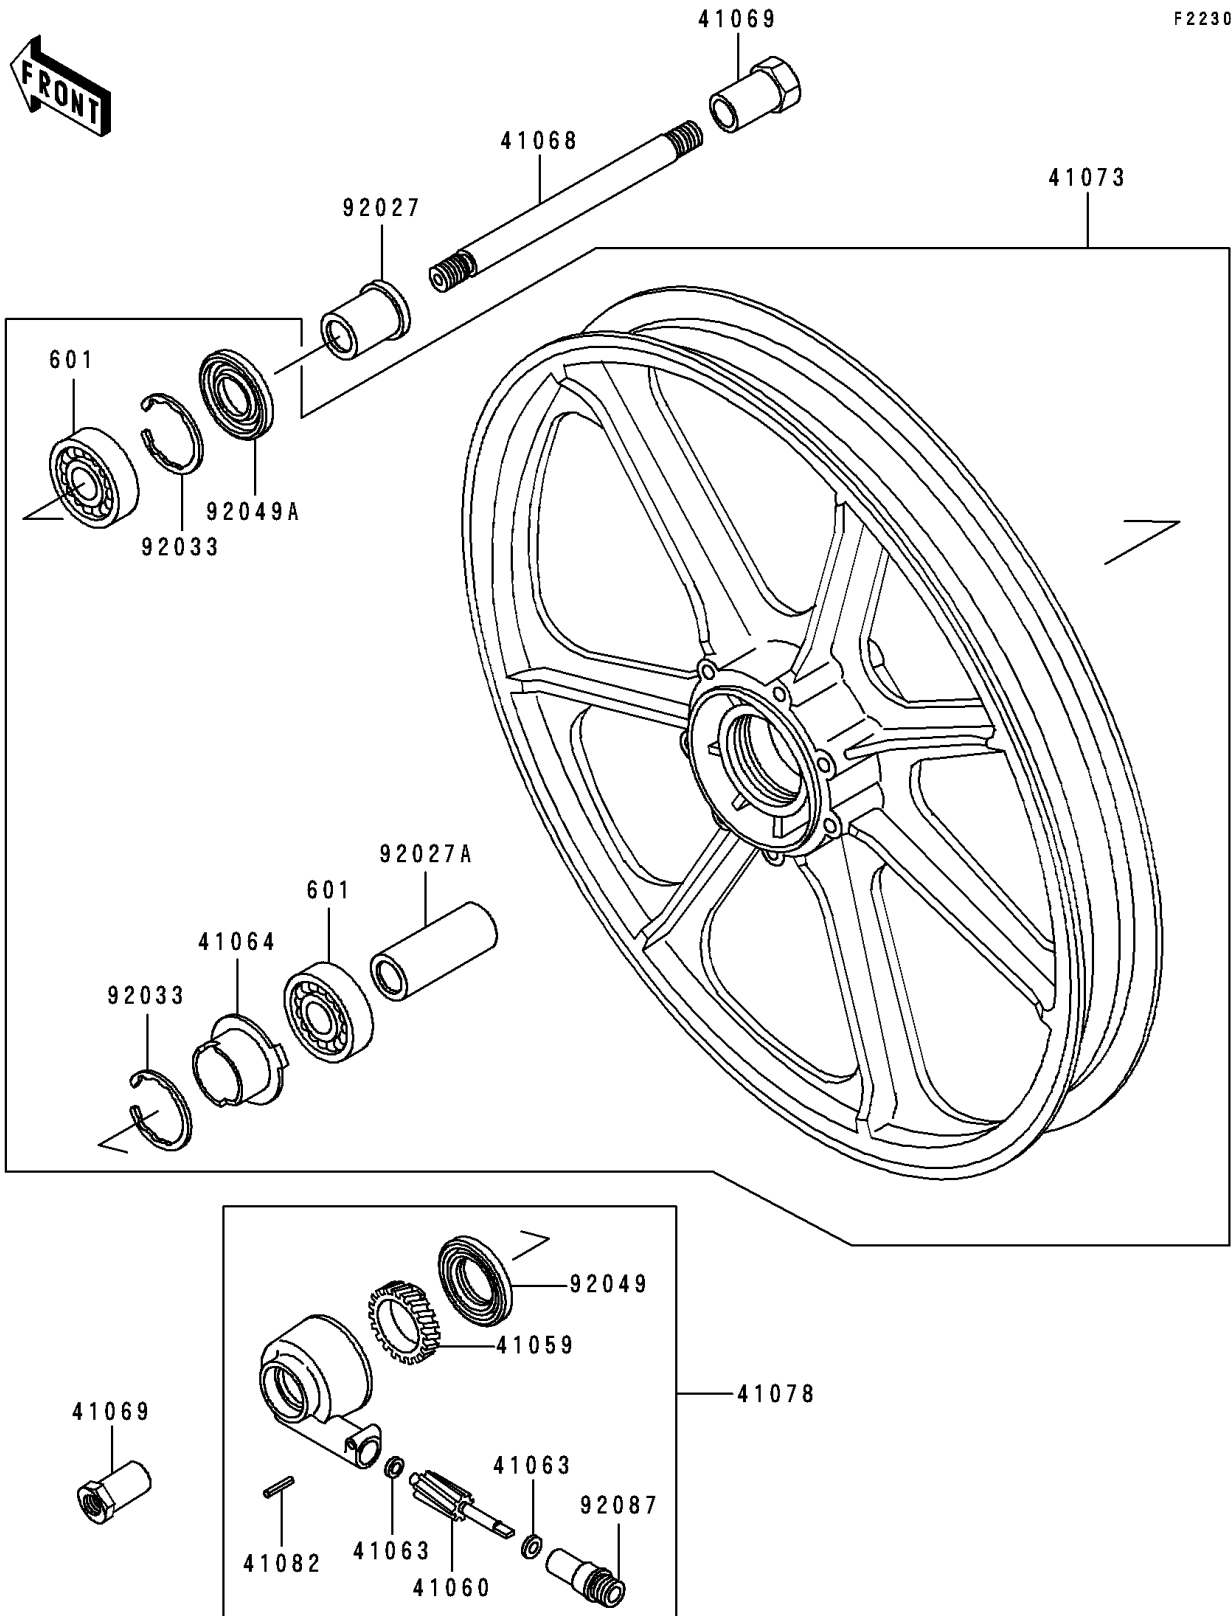

# 1998 Police 1000 PARTS DIAGRAM

Front Wheel

F2230

# 1998 Police 1000 PARTS LIST

## Front Wheel

ITEM NAME	PART NUMBER	QUANTITY
BEARING-BALL,#6302UG (Ref # 601)	601B6302UG	2
GEAR-METER SCREW,26T (Ref # 41059)	41059-026	1
GEAR-METER SCREW,9T (Ref # 41060)	41060-1016	1
WASHER,5.1X9X0.4 (Ref # 41063)	41063-001	2
RECEIVER-SPEEDOMETER (Ref # 41064)	41064-1006	1
AXLE,FR,L=259 (Ref # 41068)	41068-1072	1
COLLAR,FRONT AXLE (Ref # 41069)	41069-031	2
WHEEL-ASSY,FR,P.C.GRAY (Ref # 41073)	41073-1550-DH	1
CASE-ASSY-METER GEAR (Ref # 41078)	41078-1013	1
PIN,SPRING (Ref # 41082)	41082-001	1
COLLAR,L=30 (Ref # 92027)	92027-1225	1
COLLAR,FR HUB,L=80 (Ref # 92027A)	92027-1437	1
RING-SNAP,42MM (Ref # 92033)	92033-1041	2
SEAL-OIL,BJN30427-C3 (Ref # 92049)	92049-1057	1
SEAL-OIL,BJN22425 (Ref # 92049A)	92049-1058	1
BUSHING-METER GEAR (Ref # 92087)	92087-1002	1