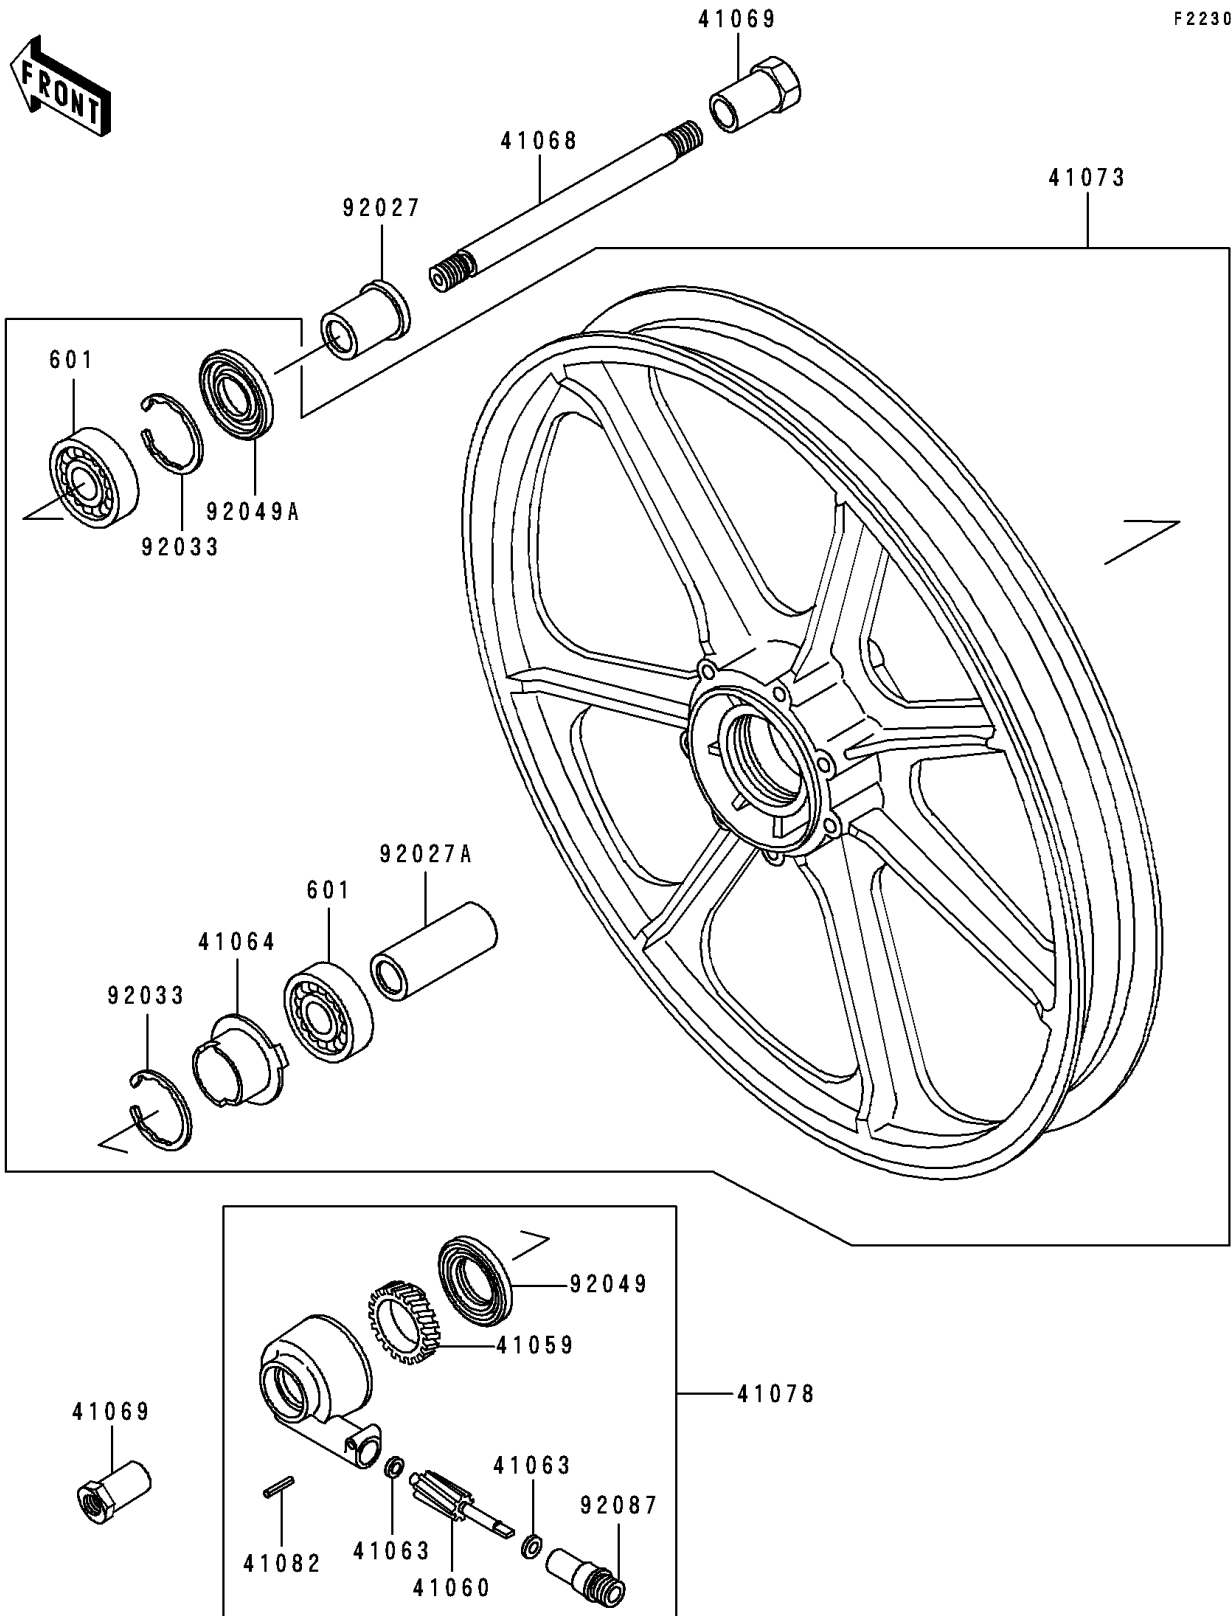

1999 Police 1000 PARTS DIAGRAM

Front Wheel

F2230

1999 Police 1000 PARTS LIST

Front Wheel

ITEM NAME	PART NUMBER	QUANTITY
BEARING-BALL,#6302UG (Ref # 601)	601B6302UG	2
GEAR-METER SCREW,26T (Ref # 41059)	41059-026	1
GEAR-METER SCREW,9T (Ref # 41060)	41060-1016	1
WASHER,5.1X9X0.4 (Ref # 41063)	41063-001	2
RECEIVER-SPEEDOMETER (Ref # 41064)	41064-1006	1
AXLE,FR,L=259 (Ref # 41068)	41068-1072	1
COLLAR,FRONT AXLE (Ref # 41069)	41069-031	2
WHEEL-ASSY,FR,P.C.GRAY (Ref # 41073)	41073-1550-DH	1
CASE-ASSY-METER GEAR (Ref # 41078)	41078-1013	1
PIN,SPRING (Ref # 41082)	41082-001	1
COLLAR,L=30 (Ref # 92027)	92027-1225	1
COLLAR,FR HUB,L=80 (Ref # 92027A)	92027-1437	1
RING-SNAP,42MM (Ref # 92033)	92033-1041	2
SEAL-OIL,BJN30427-C3 (Ref # 92049)	92049-1057	1
SEAL-OIL,BJN22425 (Ref # 92049A)	92049-1058	1
BUSHING-METER GEAR (Ref # 92087)	92087-1002	1