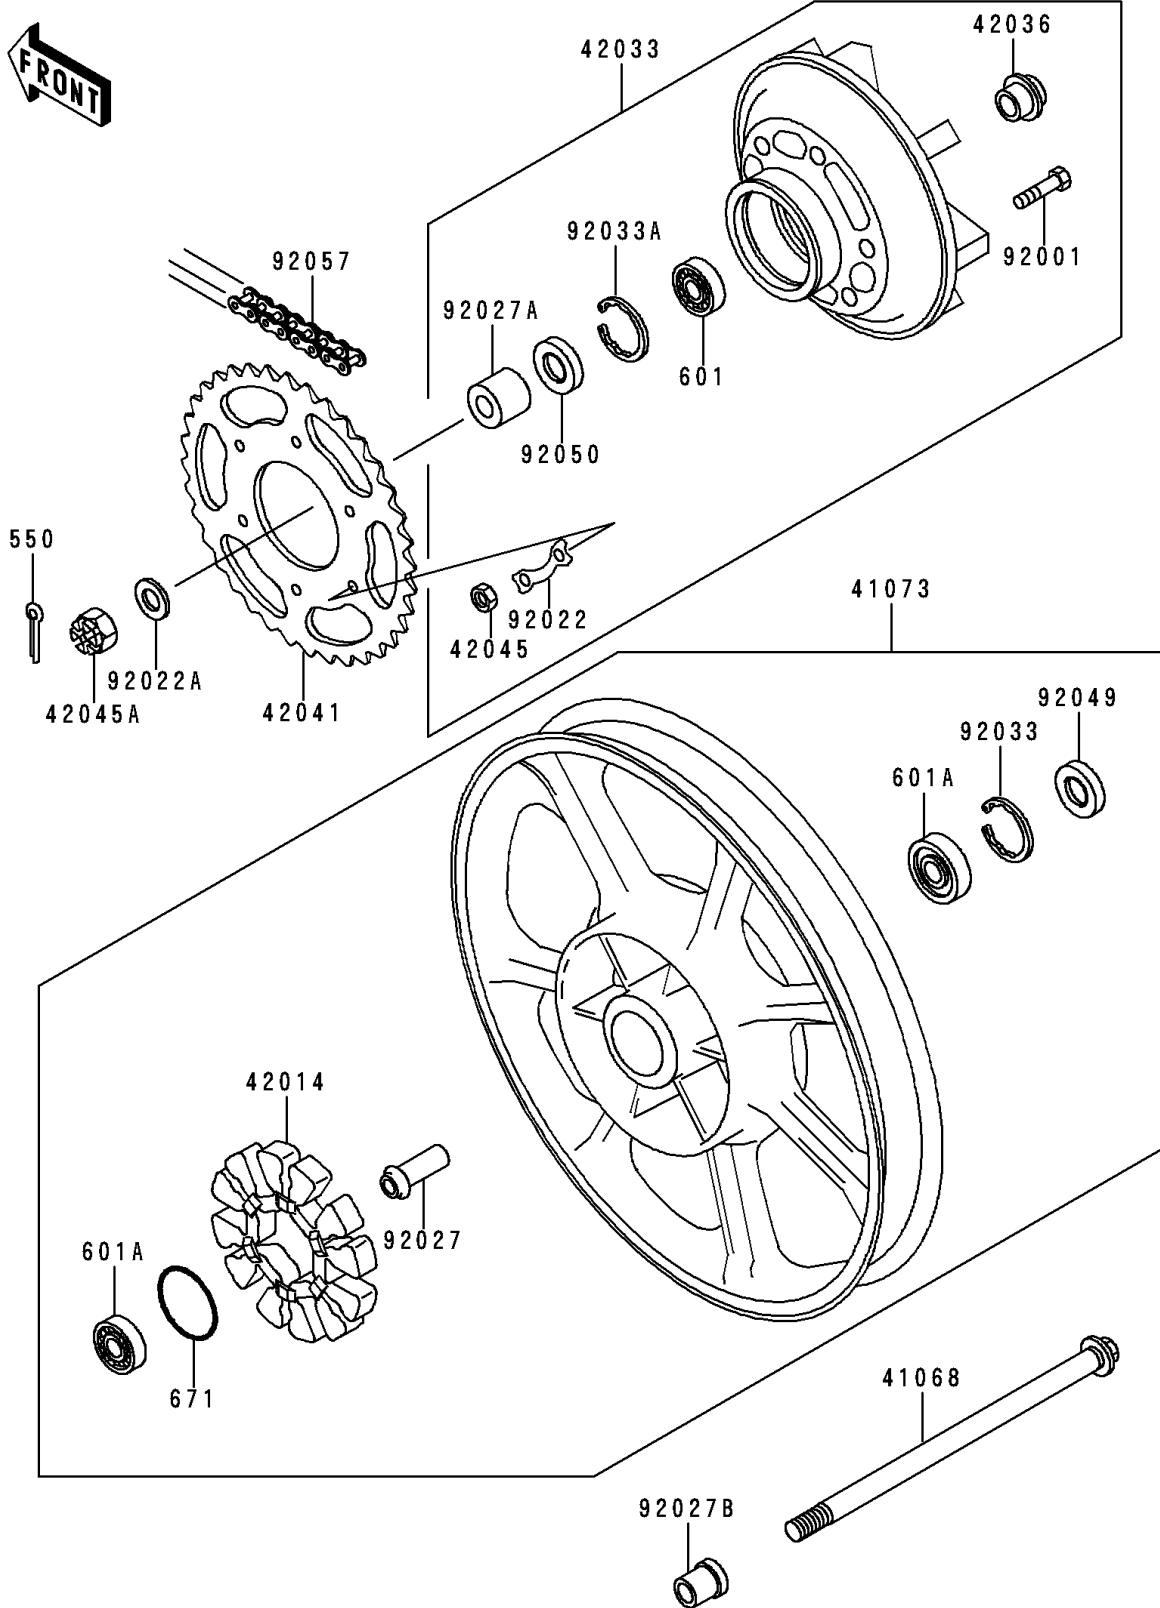

1998 Police 1000 PARTS DIAGRAM

Rear Wheel/Chain

F2240

1998 Police 1000 PARTS LIST

Rear Wheel/Chain

ITEM NAME	PART NUMBER	QUANTITY
PIN-COTTER,4.0X35 (Ref # 550)	550D4035	1
BEARING-BALL,#6206G2 (Ref # 601)	601B6206G	1
BEARING-BALL,#6304UUC3 (Ref # 601A)	601B6304UU	2
O RING,65MM (Ref # 671)	671B2565	1
AXLE,RR,L=300 (Ref # 41068)	41068-1087	1
WHEEL-ASSY,RR,P.C.GRAY (Ref # 41073)	41073-1551-DH	1
DAMPER,RR HUB SHOCK,"1000" (Ref # 42014)	42014-033	1
COUPLING-ASSY,RR HUB (Ref # 42033)	42033-1024	1
SLEEVE,L=33 (Ref # 42036)	42036-1039	1
SPROCKET-HUB,41T (Ref # 42041)	42041-1058	1
NUT,10MM (Ref # 42045)	42045-005	6
NUT,CASTLE,18MM (Ref # 42045A)	42045-018	1
BOLT,10X41 (Ref # 92001)	92001-161	6
WASHER,LOCK (Ref # 92022)	92022-1212	3
WASHER,20.3X34X4.5 (Ref # 92022A)	92022-248	1
COLLAR,L=89.5 (Ref # 92027)	92027-1286	1
COLLAR,20X40X16.5 (Ref # 92027A)	92027-1287	1
COLLAR,L=31 (Ref # 92027B)	92027-1288	1
RING-SNAP,52MM (Ref # 92033)	92033-1043	1
RING-SNAP,62MM (Ref # 92033A)	92033-1044	1
SEAL-OIL,28X52X5 (Ref # 92049)	92049-1061	1
SEAL-OIL,AJN40627 (Ref # 92050)	92050-027	1
CHAIN,DRIVE,EK630SZDOX98L (Ref # 92057)	92057-1067	1