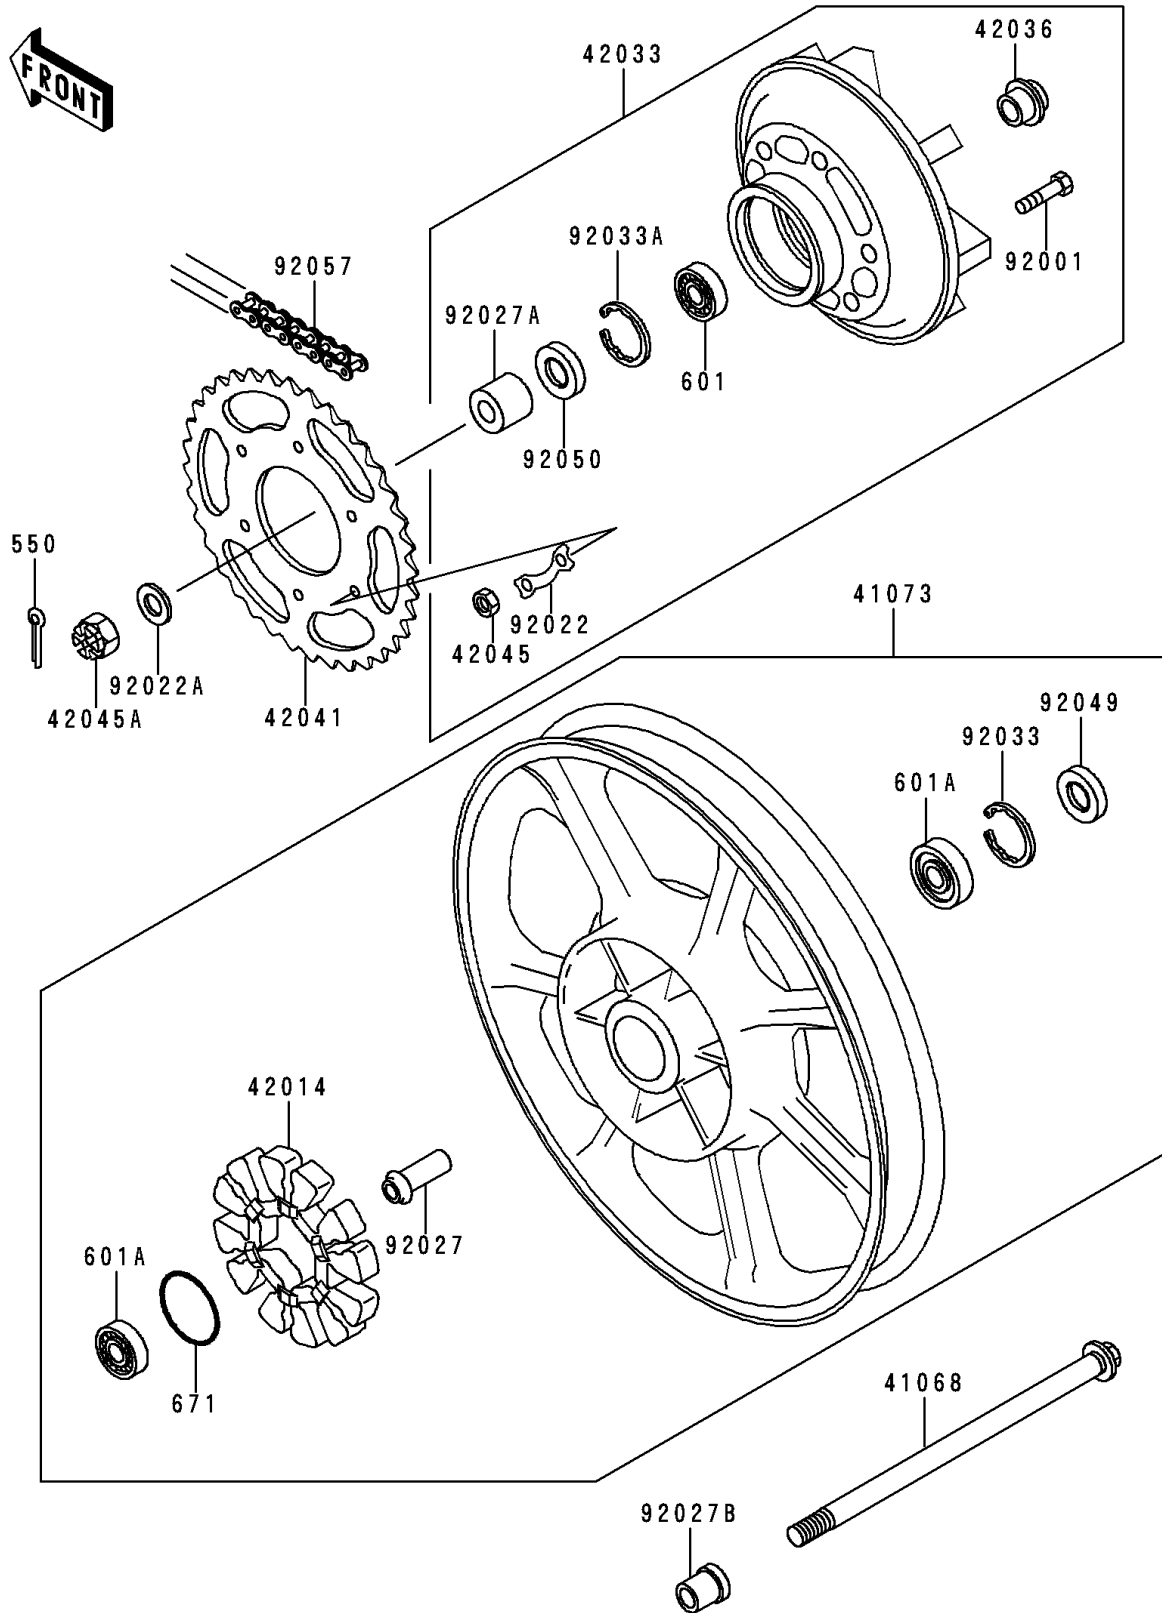

1999 Police 1000 PARTS DIAGRAM

Rear Wheel/Chain

F2240

1999 Police 1000 PARTS LIST

Rear Wheel/Chain

| ITEM NAME | PART NUMBER | QUANTITY |
|--|---------------|----------|
| PIN-COTTER,4.0X35 (Ref # 550) | 550D4035 | 1 |
| BEARING-BALL,#6206G2 (Ref # 601) | 601B6206G | 1 |
| BEARING-BALL,#6304UUC3 (Ref # 601A) | 601B6304UU | 2 |
| O RING,65MM (Ref # 671) | 671B2565 | 1 |
| AXLE,RR,L=300 (Ref # 41068) | 41068-1087 | 1 |
| WHEEL-ASSY,RR,P.C.GRAY (Ref # 41073) | 41073-1551-DH | 1 |
| DAMPER,RR HUB SHOCK,"1000" (Ref # 42014) | 42014-033 | 1 |
| COUPLING-ASSY,RR HUB (Ref # 42033) | 42033-1024 | 1 |
| SLEEVE,L=33 (Ref # 42036) | 42036-1039 | 1 |
| SPROCKET-HUB,41T (Ref # 42041) | 42041-1058 | 1 |
| NUT,10MM (Ref # 42045) | 42045-005 | 6 |
| NUT,CASTLE,18MM (Ref # 42045A) | 42045-018 | 1 |
| BOLT,10X41 (Ref # 92001) | 92001-161 | 6 |
| WASHER,LOCK (Ref # 92022) | 92022-1212 | 3 |
| WASHER,20.3X34X4.5 (Ref # 92022A) | 92022-248 | 1 |
| COLLAR,L=89.5 (Ref # 92027) | 92027-1286 | 1 |
| COLLAR,20X40X16.5 (Ref # 92027A) | 92027-1287 | 1 |
| COLLAR,L=31 (Ref # 92027B) | 92027-1288 | 1 |
| RING-SNAP,52MM (Ref # 92033) | 92033-1043 | 1 |
| RING-SNAP,62MM (Ref # 92033A) | 92033-1044 | 1 |
| SEAL-OIL,28X52X5 (Ref # 92049) | 92049-1061 | 1 |
| SEAL-OIL,AJN40627 (Ref # 92050) | 92050-027 | 1 |
| CHAIN,DRIVE,EK630SZDOX98L (Ref # 92057) | 92057-1067 | 1 |