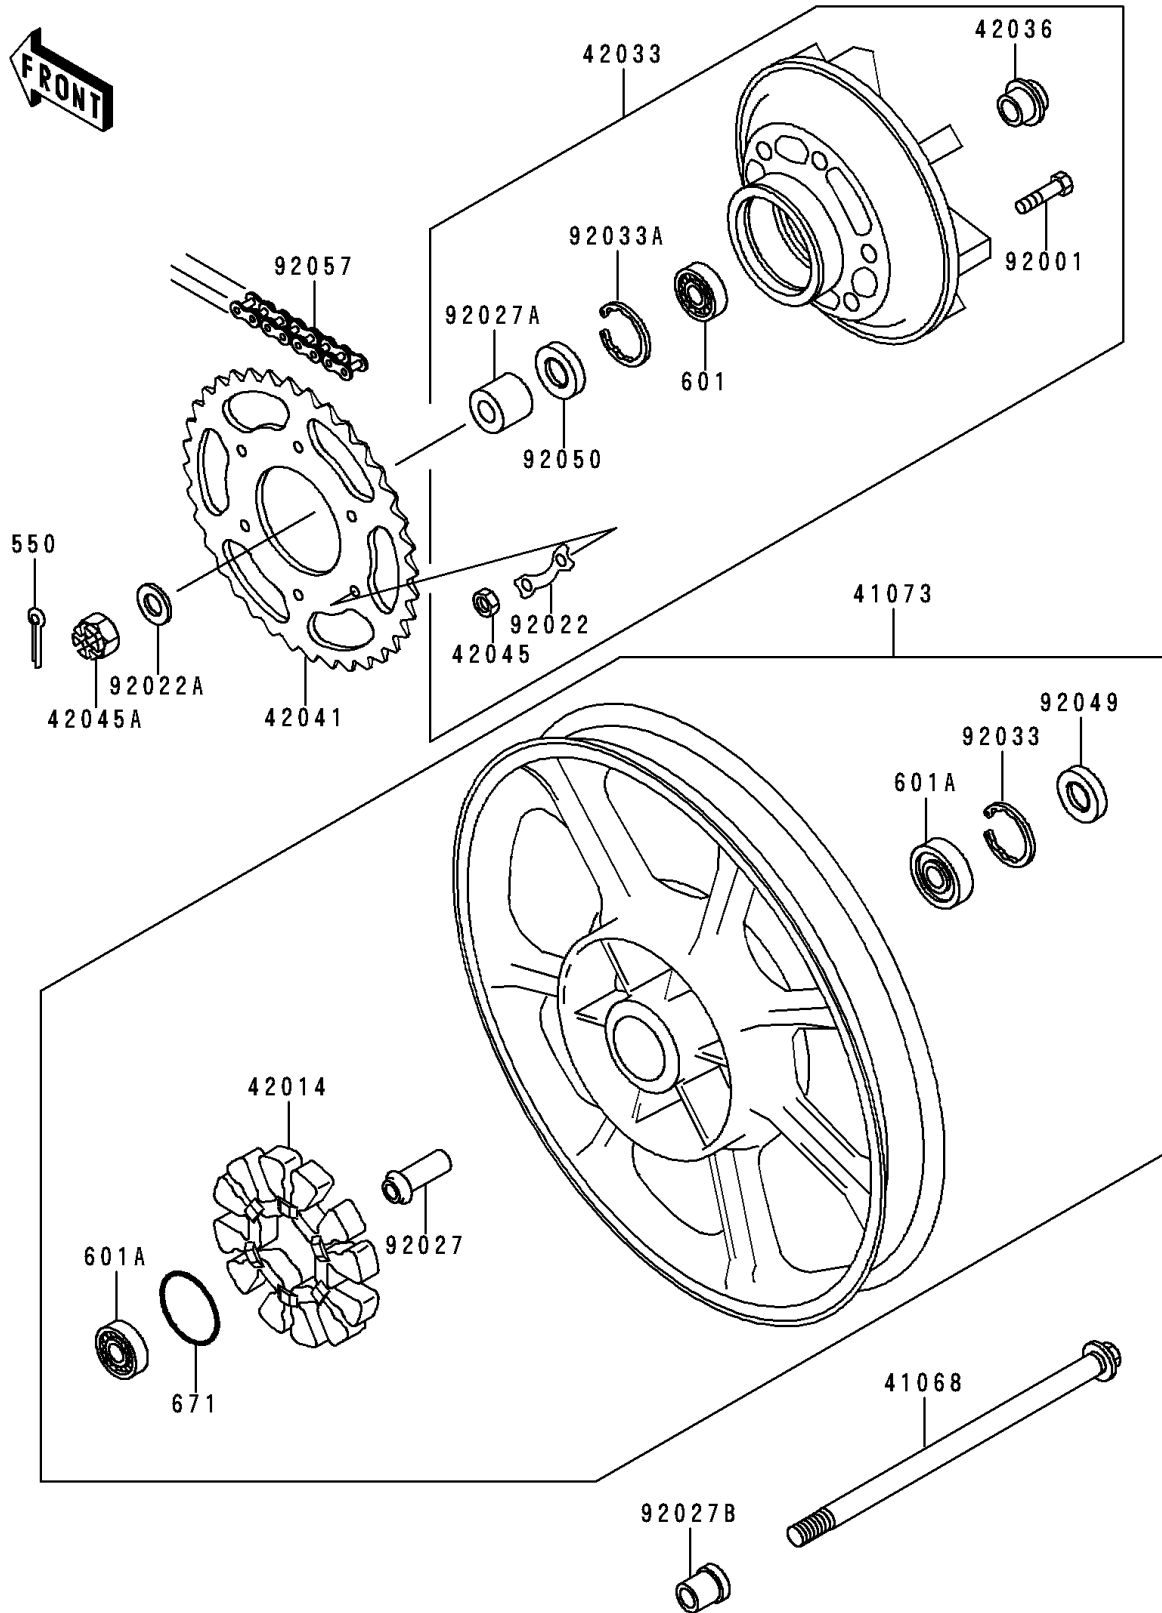

# 1999 Police 1000 PARTS DIAGRAM

Rear Wheel/Chain

F2240

# 1999 Police 1000 PARTS LIST

## Rear Wheel/Chain

ITEM NAME	PART NUMBER	QUANTITY
PIN-COTTER,4.0X35 (Ref # 550)	550D4035	1
BEARING-BALL,#6206G2 (Ref # 601)	601B6206G	1
BEARING-BALL,#6304UUC3 (Ref # 601A)	601B6304UU	2
O RING,65MM (Ref # 671)	671B2565	1
AXLE,RR,L=300 (Ref # 41068)	41068-1087	1
WHEEL-ASSY,RR,P.C.GRAY (Ref # 41073)	41073-1551-DH	1
DAMPER,RR HUB SHOCK,"1000" (Ref # 42014)	42014-033	1
COUPLING-ASSY,RR HUB (Ref # 42033)	42033-1024	1
SLEEVE,L=33 (Ref # 42036)	42036-1039	1
SPROCKET-HUB,41T (Ref # 42041)	42041-1058	1
NUT,10MM (Ref # 42045)	42045-005	6
NUT,CASTLE,18MM (Ref # 42045A)	42045-018	1
BOLT,10X41 (Ref # 92001)	92001-161	6
WASHER,LOCK (Ref # 92022)	92022-1212	3
WASHER,20.3X34X4.5 (Ref # 92022A)	92022-248	1
COLLAR,L=89.5 (Ref # 92027)	92027-1286	1
COLLAR,20X40X16.5 (Ref # 92027A)	92027-1287	1
COLLAR,L=31 (Ref # 92027B)	92027-1288	1
RING-SNAP,52MM (Ref # 92033)	92033-1043	1
RING-SNAP,62MM (Ref # 92033A)	92033-1044	1
SEAL-OIL,28X52X5 (Ref # 92049)	92049-1061	1
SEAL-OIL,AJN40627 (Ref # 92050)	92050-027	1
CHAIN,DRIVE,EK630SZDOX98L (Ref # 92057)	92057-1067	1