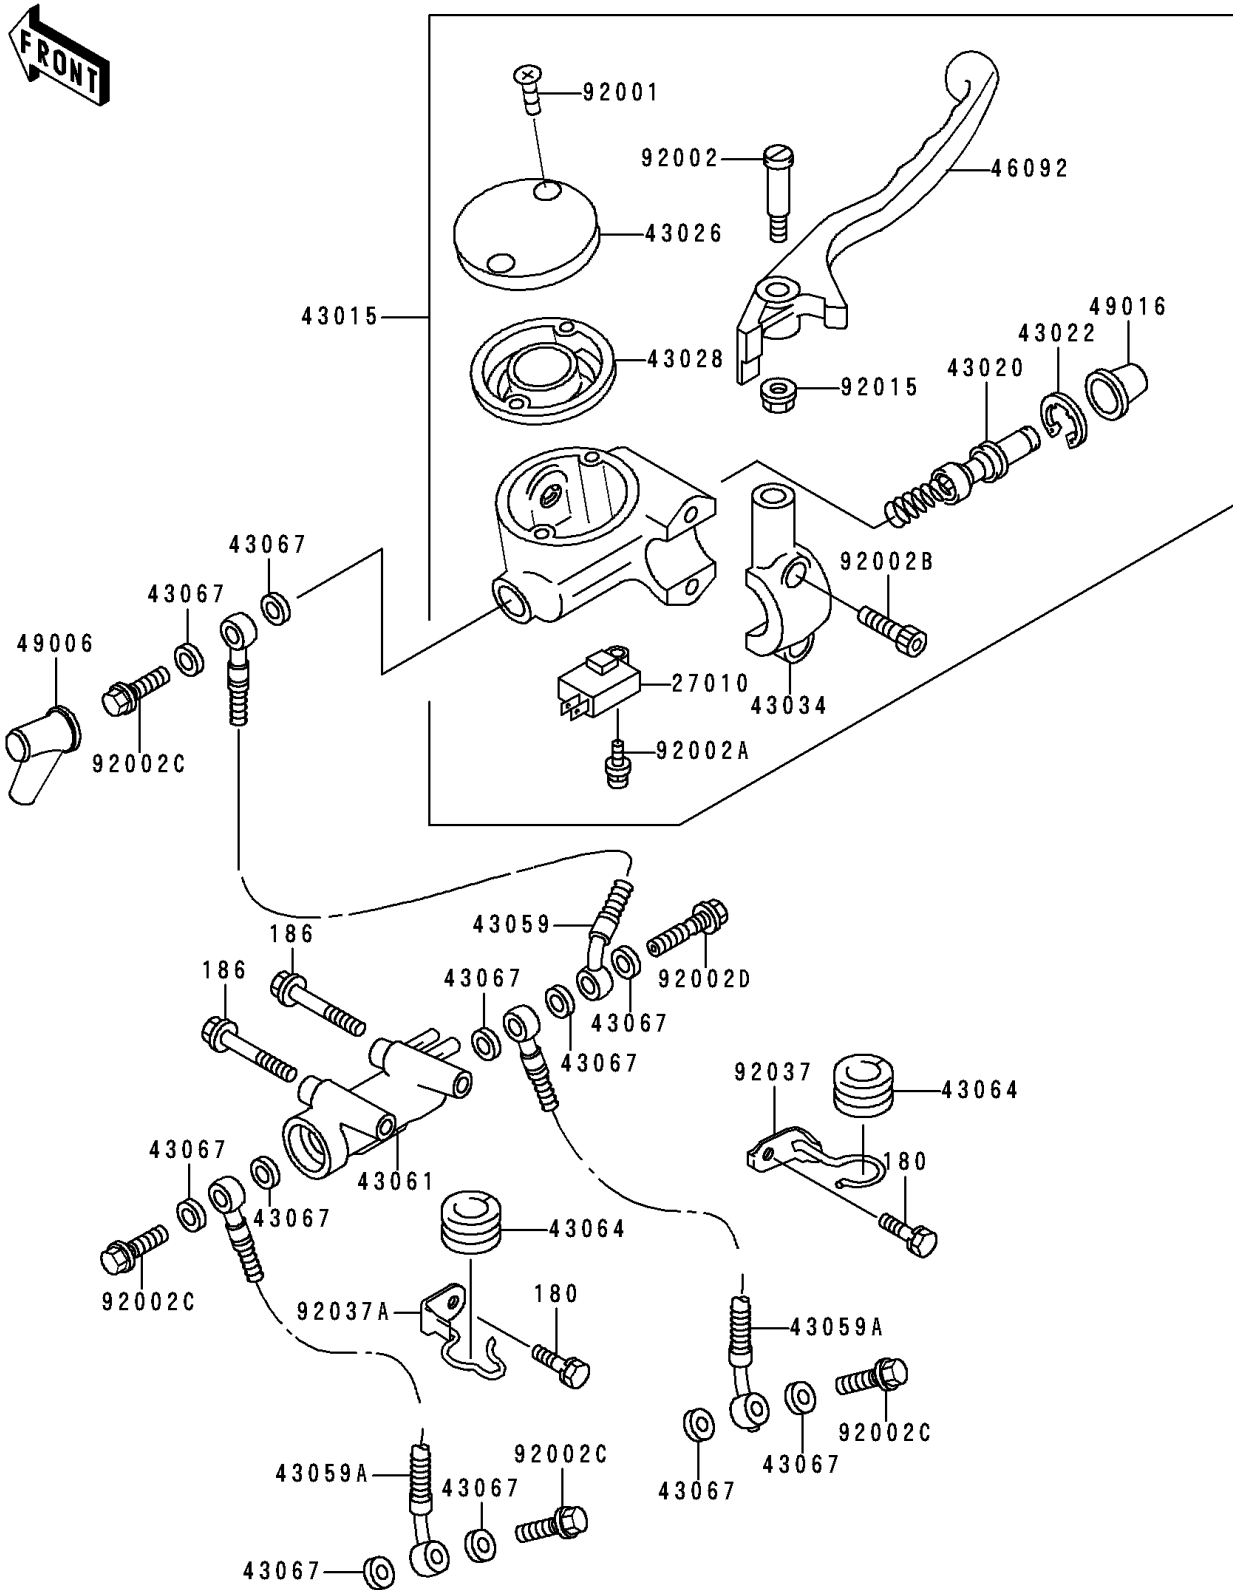

1996 Police 1000 PARTS DIAGRAM

Front Master Cylinder

F2291

1996 Police 1000 PARTS LIST

Front Master Cylinder

ITEM NAME	PART NUMBER	QUANTITY
BOLT-UPSET-WS,6X12 (Ref # 180)	180B0612	2
BOLT-UPSET-WP (Ref # 186)	186B0660	2
SWITCH,BRAKE (Ref # 27010)	27010-1170	1
CYLINDER-ASSY-MASTER,FR (Ref # 43015)	43015-1449	1
PISTON-COMP-BRAKE,FR (Ref # 43020)	43020-1054	1
STOPPER-BRAKE,PISTON (Ref # 43022)	43022-1010	1
CAP-BRAKE (Ref # 43026)	43026-1068	1
DIAPHRAGM,MASTER CYLINDER (Ref # 43028)	43028-1071	1
HOLDER-BRAKE,MASTER CYLINDER (Ref # 43034)	43034-1113	1
HOSE-BRAKE,FR (Ref # 43059)	43059-1784	1
HOSE-BRAKE,FR (Ref # 43059A)	43059-1785	2
JOINT-BRAKE (Ref # 43061)	43061-1004	1
GROMMET,HOSE CLAMP (Ref # 43064)	43064-006	2
WASHER,10.5X15X1.5 (Ref # 43067)	43067-001	11
LEVER-GRIP,FRONT BRAKE (Ref # 46092)	46092-1146	1
BOOT,DUST (Ref # 49006)	49006-1041	1
COVER-SEAL,MASTER CYLINDER (Ref # 49016)	49016-1044	1
SCREW,5MM,BLACK (Ref # 92001)	92001-1727	2
BOLT,LEVER SET,BLACK (Ref # 92002)	92002-1322	1
BOLT,SCREW,4X12 (Ref # 92002A)	92002-1323	1
BOLT,SOCKET,6X20,BLACK (Ref # 92002B)	92002-1324	2
BOLT,OIL,L=23 (Ref # 92002C)	92002-1888	4
BOLT,OIL,L=37 (Ref # 92002D)	92002-1909	1
NUT,FLANGED,6MM,BLACK (Ref # 92015)	92015-1233	1
CLAMP,BRAKE HOSE (Ref # 92037)	92037-1218	1
CLAMP,BRAKE HOSE,LH (Ref # 92037A)	92037-1367	1