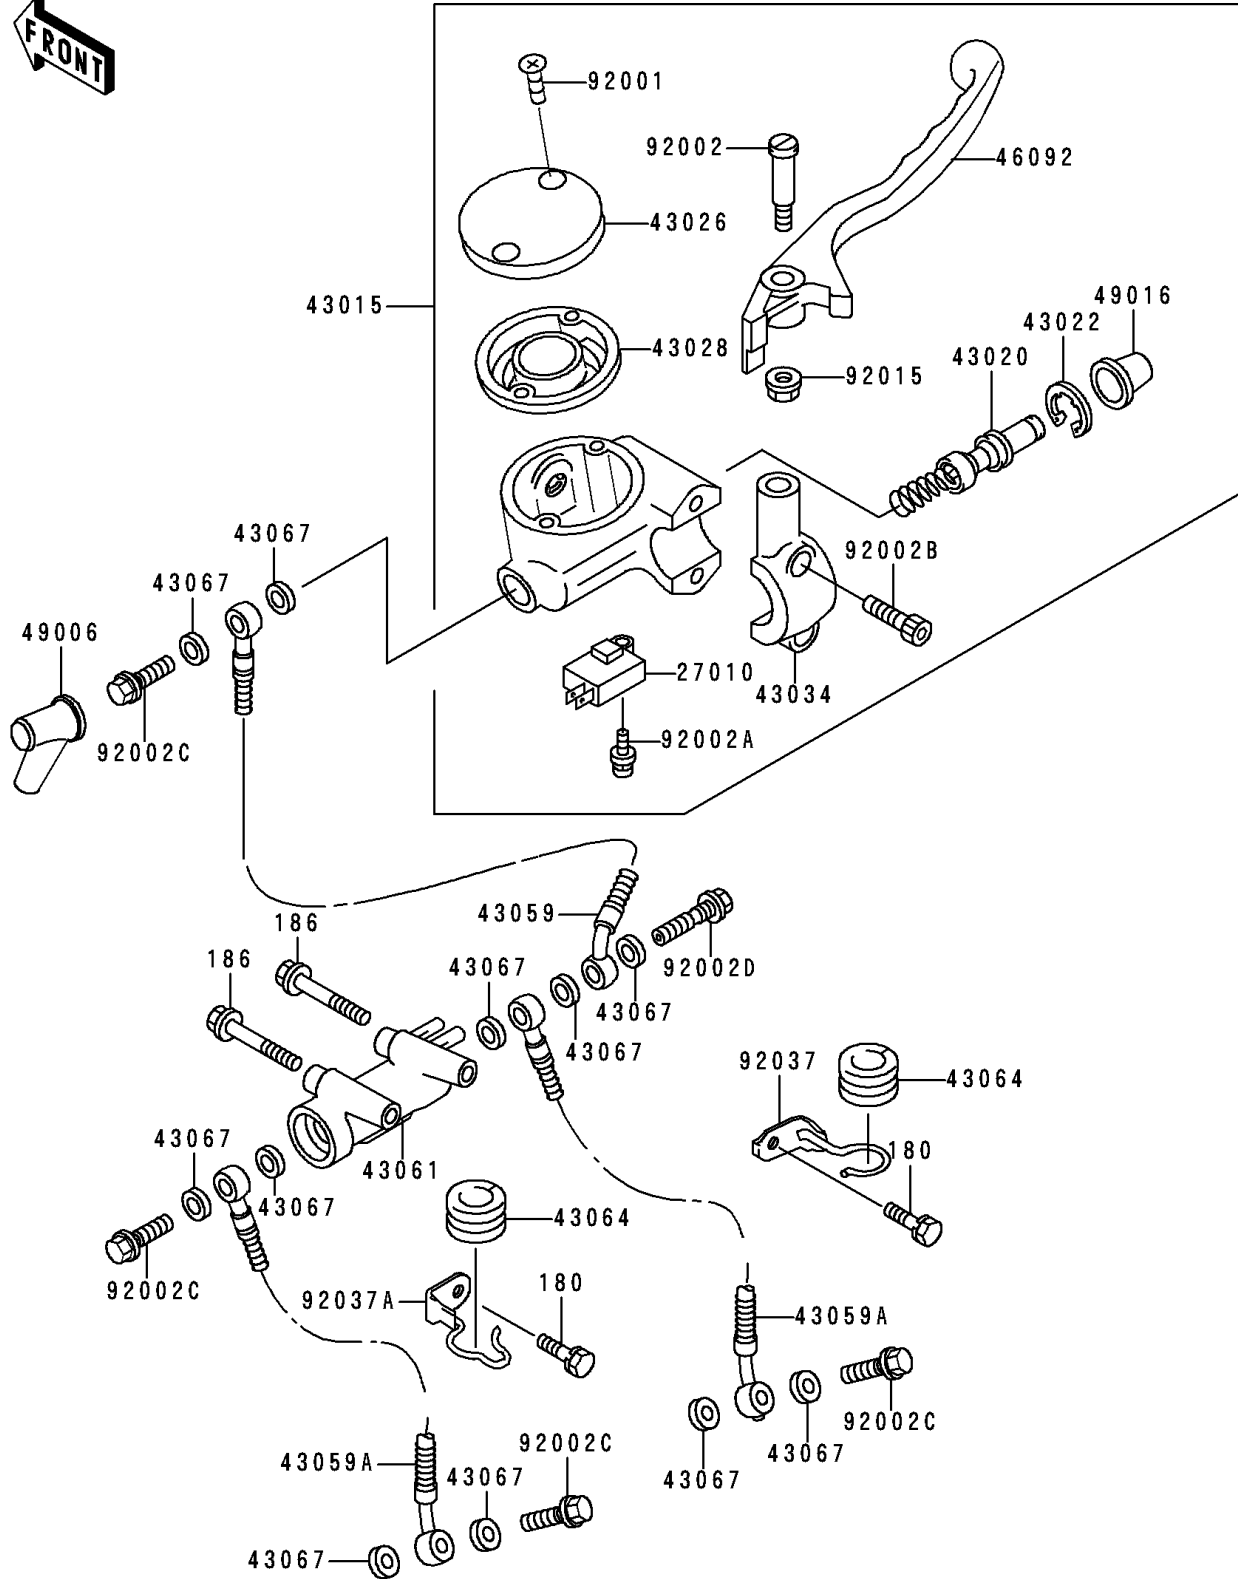

1998 Police 1000 PARTS DIAGRAM

Front Master Cylinder

F2291

1998 Police 1000 PARTS LIST

Front Master Cylinder

ITEM NAME	PART NUMBER	QUANTITY
BOLT-UPSET-WS,6X12 (Ref # 180)	180B0612	2
BOLT-UPSET-WP (Ref # 186)	186B0660	2
SWITCH,BRAKE (Ref # 27010)	27010-1170	1
CYLINDER-ASSY-MASTER,FR (Ref # 43015)	43015-1449	1
PISTON-COMP-BRAKE,FR (Ref # 43020)	43020-1054	1
STOPPER-BRAKE,PISTON (Ref # 43022)	43022-1010	1
CAP-BRAKE (Ref # 43026)	43026-1068	1
DIAPHRAGM,MASTER CYLINDER (Ref # 43028)	43028-1071	1
HOLDER-BRAKE,MASTER CYLINDER (Ref # 43034)	43034-1113	1
HOSE-BRAKE,FR (Ref # 43059)	43059-1784	1
HOSE-BRAKE,FR (Ref # 43059A)	43059-1785	2
JOINT-BRAKE (Ref # 43061)	43061-1004	1
GROMMET,HOSE CLAMP (Ref # 43064)	43064-006	2
WASHER,10.5X15X1.5 (Ref # 43067)	43067-001	11
LEVER-GRIP,FRONT BRAKE (Ref # 46092)	46092-1146	1
BOOT,DUST (Ref # 49006)	49006-1041	1
COVER-SEAL,MASTER CYLINDER (Ref # 49016)	49016-1044	1
SCREW,5MM,BLACK (Ref # 92001)	92001-1727	2
BOLT,LEVER SET,BLACK (Ref # 92002)	92002-1322	1
BOLT,SCREW,4X12 (Ref # 92002A)	92002-1323	1
BOLT,SOCKET,6X20,BLACK (Ref # 92002B)	92002-1324	2
BOLT,OIL,L=23 (Ref # 92002C)	92002-1888	4
BOLT,OIL,L=37 (Ref # 92002D)	92002-1909	1
NUT,FLANGED,6MM,BLACK (Ref # 92015)	92015-1233	1
CLAMP,BRAKE HOSE (Ref # 92037)	92037-1218	1
CLAMP,BRAKE HOSE,LH (Ref # 92037A)	92037-1367	1