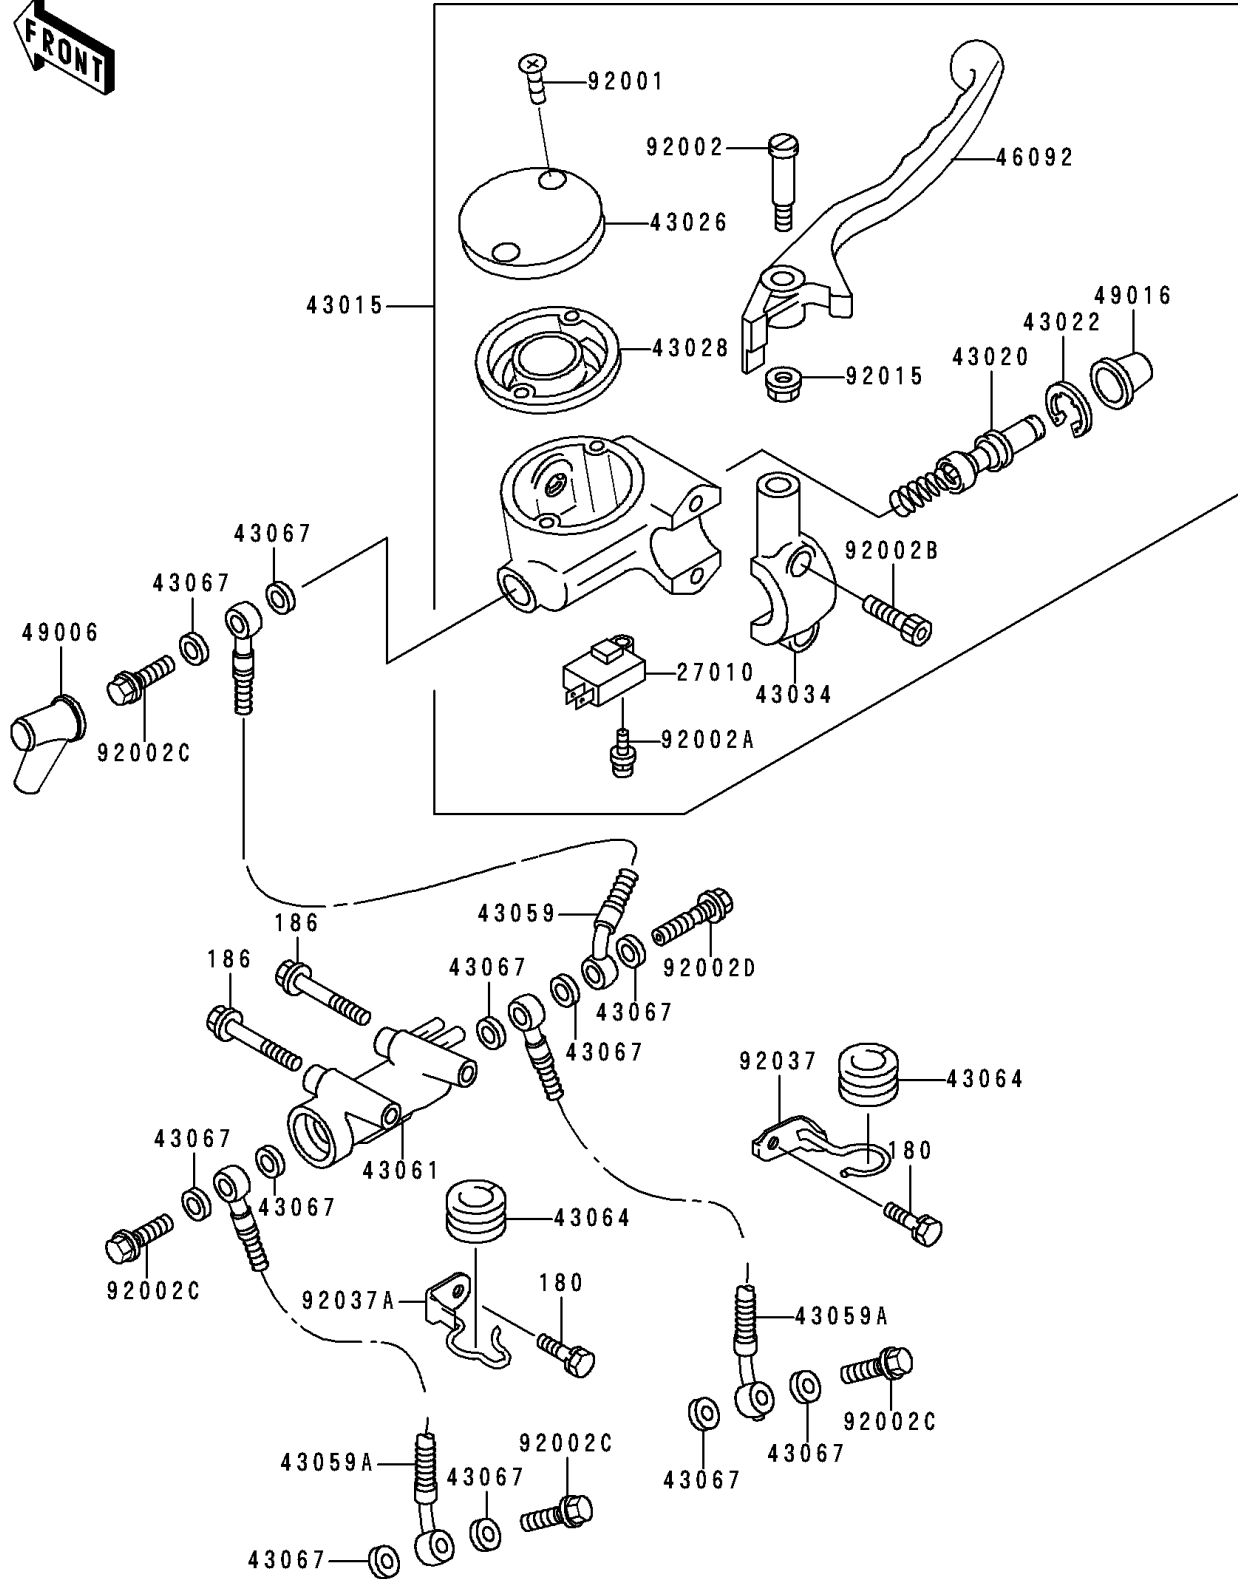

1999 Police 1000 PARTS DIAGRAM

Front Master Cylinder

F2291

1999 Police 1000 PARTS LIST

Front Master Cylinder

ITEM NAME	PART NUMBER	QUANTITY
BOLT-UPSET-WS,6X12 (Ref # 180)	180B0612	2
BOLT-UPSET-WP (Ref # 186)	186B0660	2
SWITCH,BRAKE (Ref # 27010)	27010-1170	1
CYLINDER-ASSY-MASTER,FR (Ref # 43015)	43015-1449	1
PISTON-COMP-BRAKE,FR (Ref # 43020)	43020-1054	1
STOPPER-BRAKE,PISTON (Ref # 43022)	43022-1010	1
CAP-BRAKE (Ref # 43026)	43026-1068	1
DIAPHRAGM,MASTER CYLINDER (Ref # 43028)	43028-1071	1
HOLDER-BRAKE,MASTER CYLINDER (Ref # 43034)	43034-1113	1
HOSE-BRAKE,FR (Ref # 43059)	43059-1784	1
HOSE-BRAKE,FR (Ref # 43059A)	43059-1785	2
JOINT-BRAKE (Ref # 43061)	43061-1004	1
GROMMET,HOSE CLAMP (Ref # 43064)	43064-006	2
WASHER,10.5X15X1.5 (Ref # 43067)	43067-001	11
LEVER-GRIP,FRONT BRAKE (Ref # 46092)	46092-1146	1
BOOT,DUST (Ref # 49006)	49006-1041	1
COVER-SEAL,MASTER CYLINDER (Ref # 49016)	49016-1044	1
SCREW,5MM,BLACK (Ref # 92001)	92001-1727	2
BOLT,LEVER SET,BLACK (Ref # 92002)	92002-1322	1
BOLT,SCREW,4X12 (Ref # 92002A)	92002-1323	1
BOLT,SOCKET,6X20,BLACK (Ref # 92002B)	92002-1324	2
BOLT,OIL,L=23 (Ref # 92002C)	92002-1888	4
BOLT,OIL,L=37 (Ref # 92002D)	92002-1909	1
NUT,FLANGED,6MM,BLACK (Ref # 92015)	92015-1233	1
CLAMP,BRAKE HOSE (Ref # 92037)	92037-1218	1
CLAMP,BRAKE HOSE,LH (Ref # 92037A)	92037-1367	1