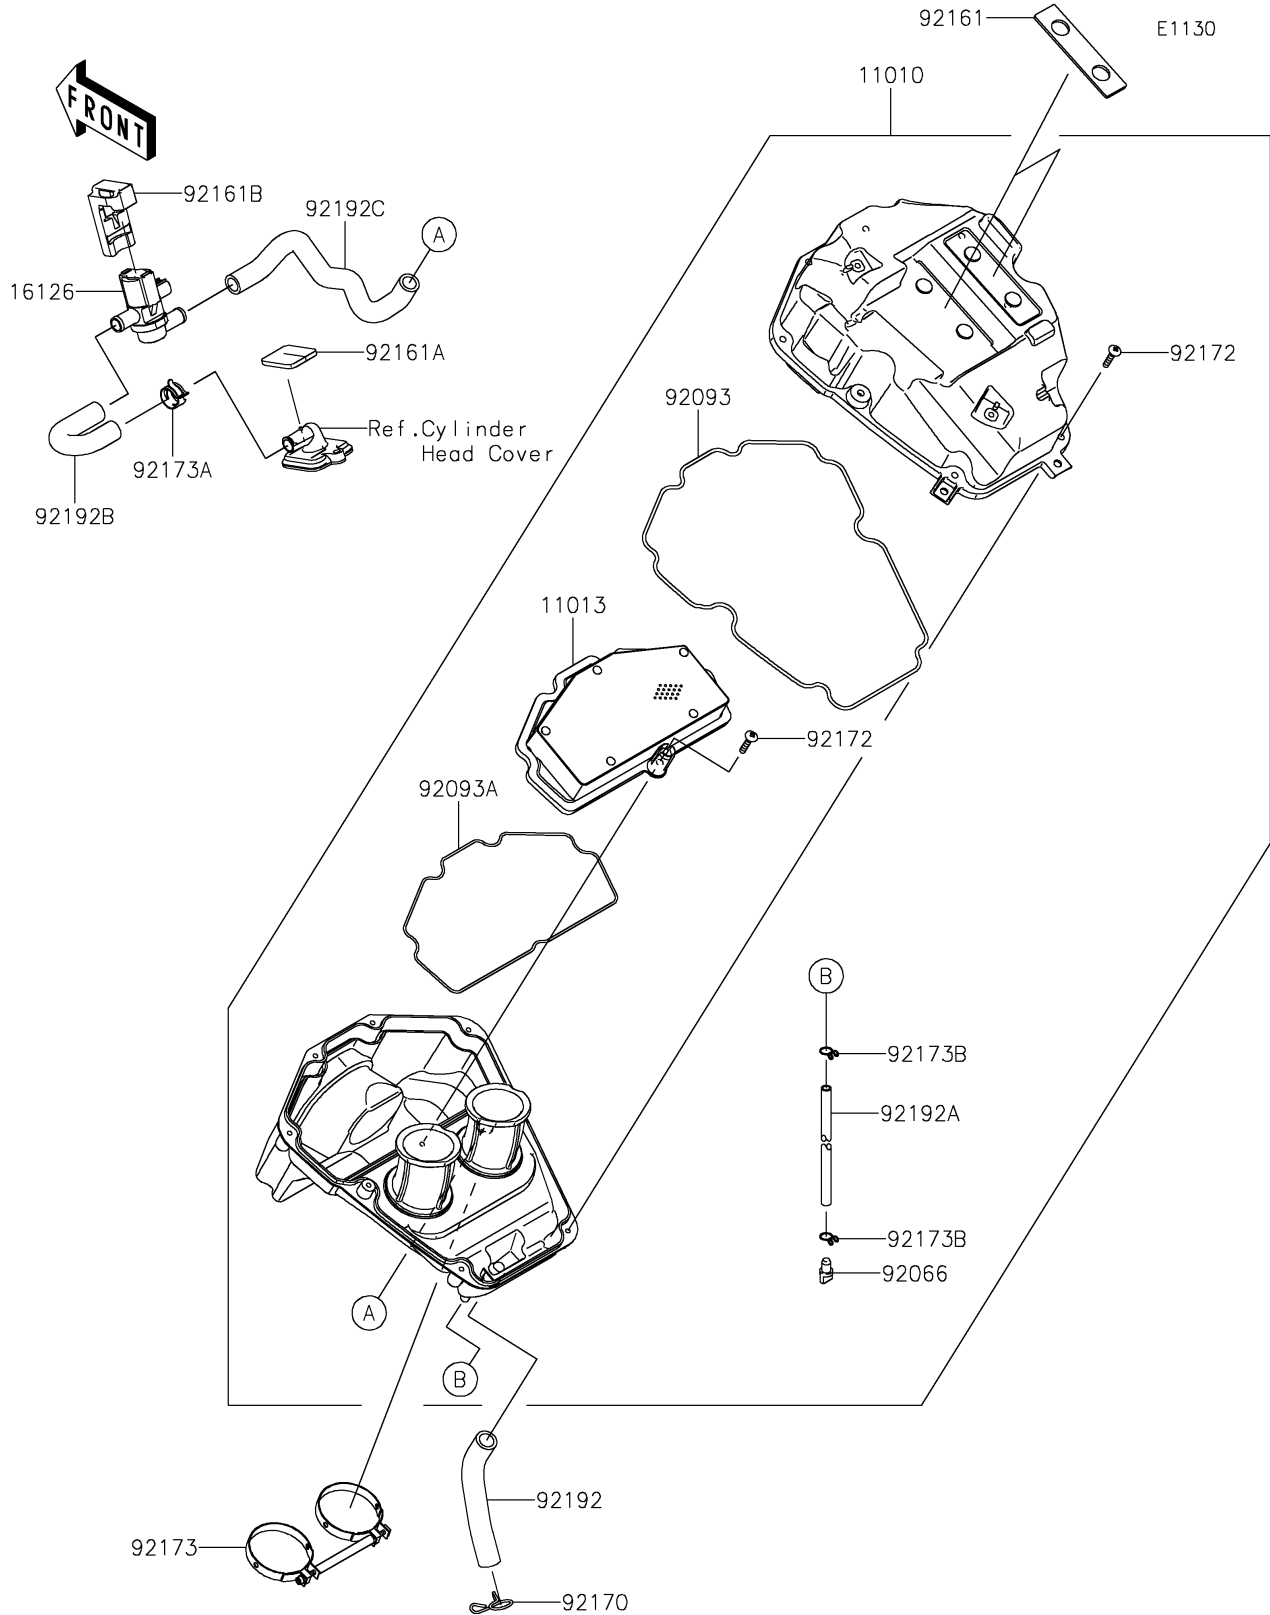

# 2022 Z650 ABS PARTS DIAGRAM

## 2022 Z650 ABS PARTS LIST

### Air Cleaner

ITEM NAME	PART NUMBER	QUANTITY
FILTER-ASSY-AIR (Ref # 11010)	11010-0987	1
ELEMENT-AIR FILTER (Ref # 11013)	11013-0745	1
VALVE,AIR SWITCHING (Ref # 16126)	16126-0743	1
PLUG,DRAIN (Ref # 92066)	92066-0782	1
SEAL (Ref # 92093)	92093-0610	1
SEAL,ELEMENT (Ref # 92093A)	92093-0611	1
DAMPER (Ref # 92161)	92161-1428	2
DAMPER (Ref # 92161A)	92161-1899	1
DAMPER (Ref # 92161B)	92161-1933	1
CLAMP (Ref # 92170)	92170-1017	1
SCREW,5X25 (Ref # 92172)	92172-0891	9
CLAMP (Ref # 92173)	92173-1698	1
CLAMP (Ref # 92173A)	92173-2344	1
CLAMP,10MM (Ref # 92173B)	92173-2400	2
TUBE,BREATHER (Ref # 92192)	92192-0958	1
TUBE,DRAIN,L=245 (Ref # 92192A)	92192-1380	1
TUBE,ASV-HEAD (Ref # 92192B)	92192-1698	1
TUBE,A/C-ASV (Ref # 92192C)	92192-1699	1