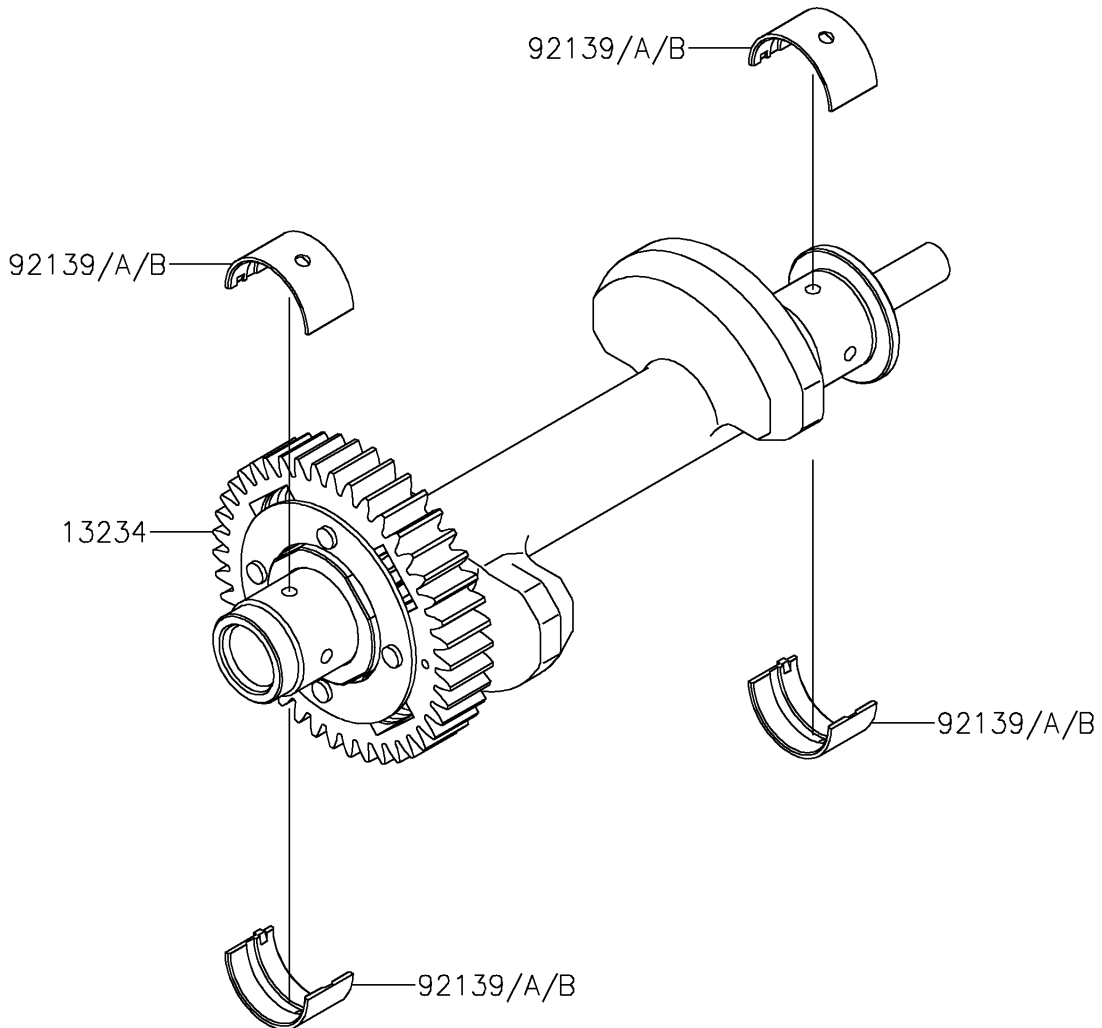

2022 Z650 ABS PARTS DIAGRAM

Balancer

E1323

2022 Z650 ABS PARTS LIST

Balancer

ITEM NAME	PART NUMBER	QUANTITY
SHAFT-COMP,BALANCER (Ref # 13234)	13234-0602	1
BUSHING,BALANCER,BLUE (Ref # 92139)	92139-0117	4
BUSHING,BALANCER,BLACK (Ref # 92139A)	92139-0118	AR
BUSHING,BALANCER,BROWN (Ref # 92139B)	92139-0119	AR