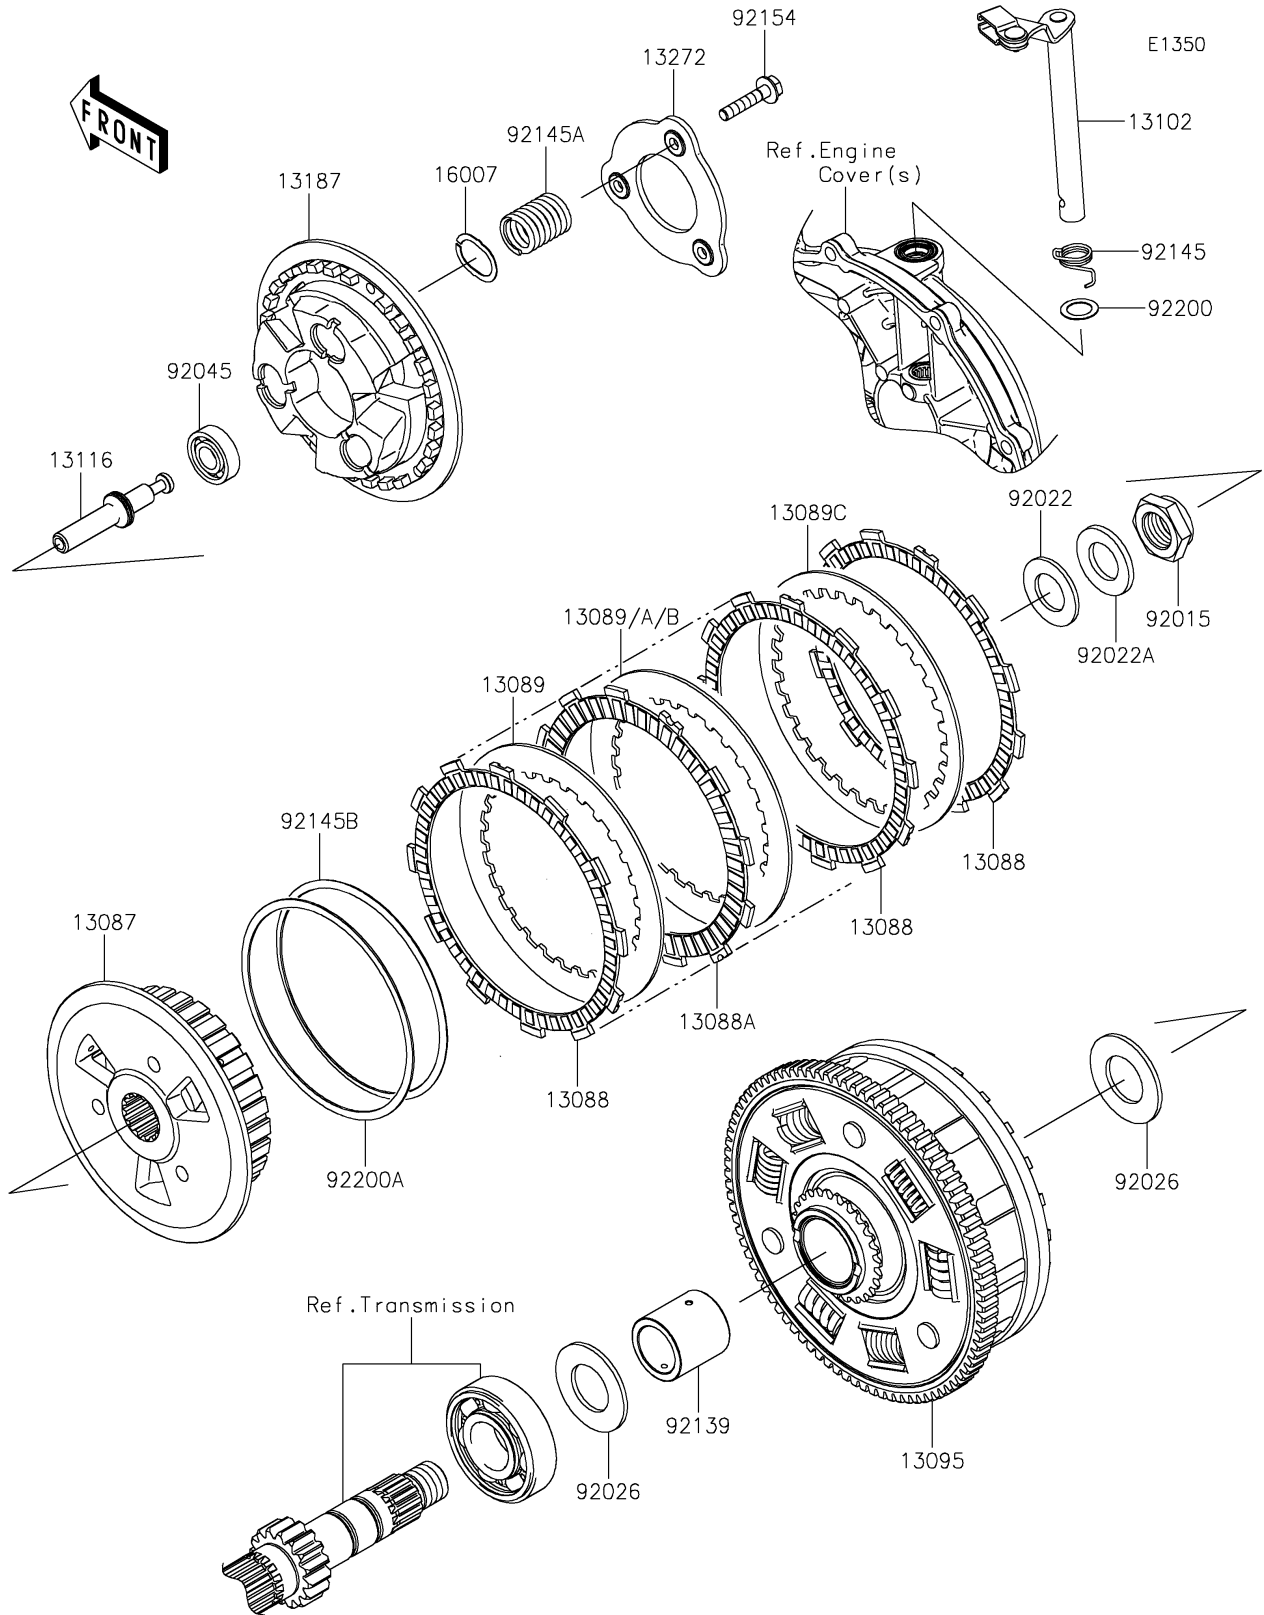

2022 Z650 ABS PARTS DIAGRAM

Clutch

2022 Z650 ABS PARTS LIST

Clutch

ITEM NAME	PART NUMBER	QUANTITY
HUB-CLUTCH (Ref # 13087)	13087-0581	1
PLATE-FRICTION (Ref # 13088)	13088-0557	3
PLATE-FRICTION (Ref # 13088A)	13088-0566	4
PLATE-CLUTCH,T=2.0 (Ref # 13089)	13089-0021	5
PLATE-CLUTCH,T=1.6 (Ref # 13089A)	13089-0038	AR
PLATE-CLUTCH,T=2.3 (Ref # 13089B)	13089-0039	AR
PLATE-CLUTCH (Ref # 13089C)	13089-0558	1
HOUSING-COMP-CLUTCH (Ref # 13095)	13095-0585	1
RELEASE-COMP-CLUTCH (Ref # 13102)	13102-0070	1
ROD-PUSH (Ref # 13116)	13116-0734	1
PLATE-CLUTCH OPERATING (Ref # 13187)	13187-0029	1
PLATE (Ref # 13272)	13272-1303	1
SEAT-SPRING (Ref # 16007)	16007-0736	3
NUT,20MM (Ref # 92015)	92015-1555	1
WASHER,20.3X36X2.3 (Ref # 92022)	92022-1116	1
WASHER,20.3X36X3.7 (Ref # 92022A)	92022-1868	1
SPACER,25.5X47X2.5 (Ref # 92026)	92026-0716	2
BEARING-BALL,6001C3ML01 (Ref # 92045)	92045-1235	1
BUSHING (Ref # 92139)	92139-0710	1
SPRING,CLUTCH RELEASE (Ref # 92145)	92145-0897	1
SPRING (Ref # 92145A)	92145-1732	3
SPRING (Ref # 92145B)	92145-1765	1
BOLT,UPSET,6X30 (Ref # 92154)	92154-0997	3
WASHER,12X18.5X0.5 (Ref # 92200)	92200-1487	1
WASHER,T=1.0 (Ref # 92200A)	92200-1579	1