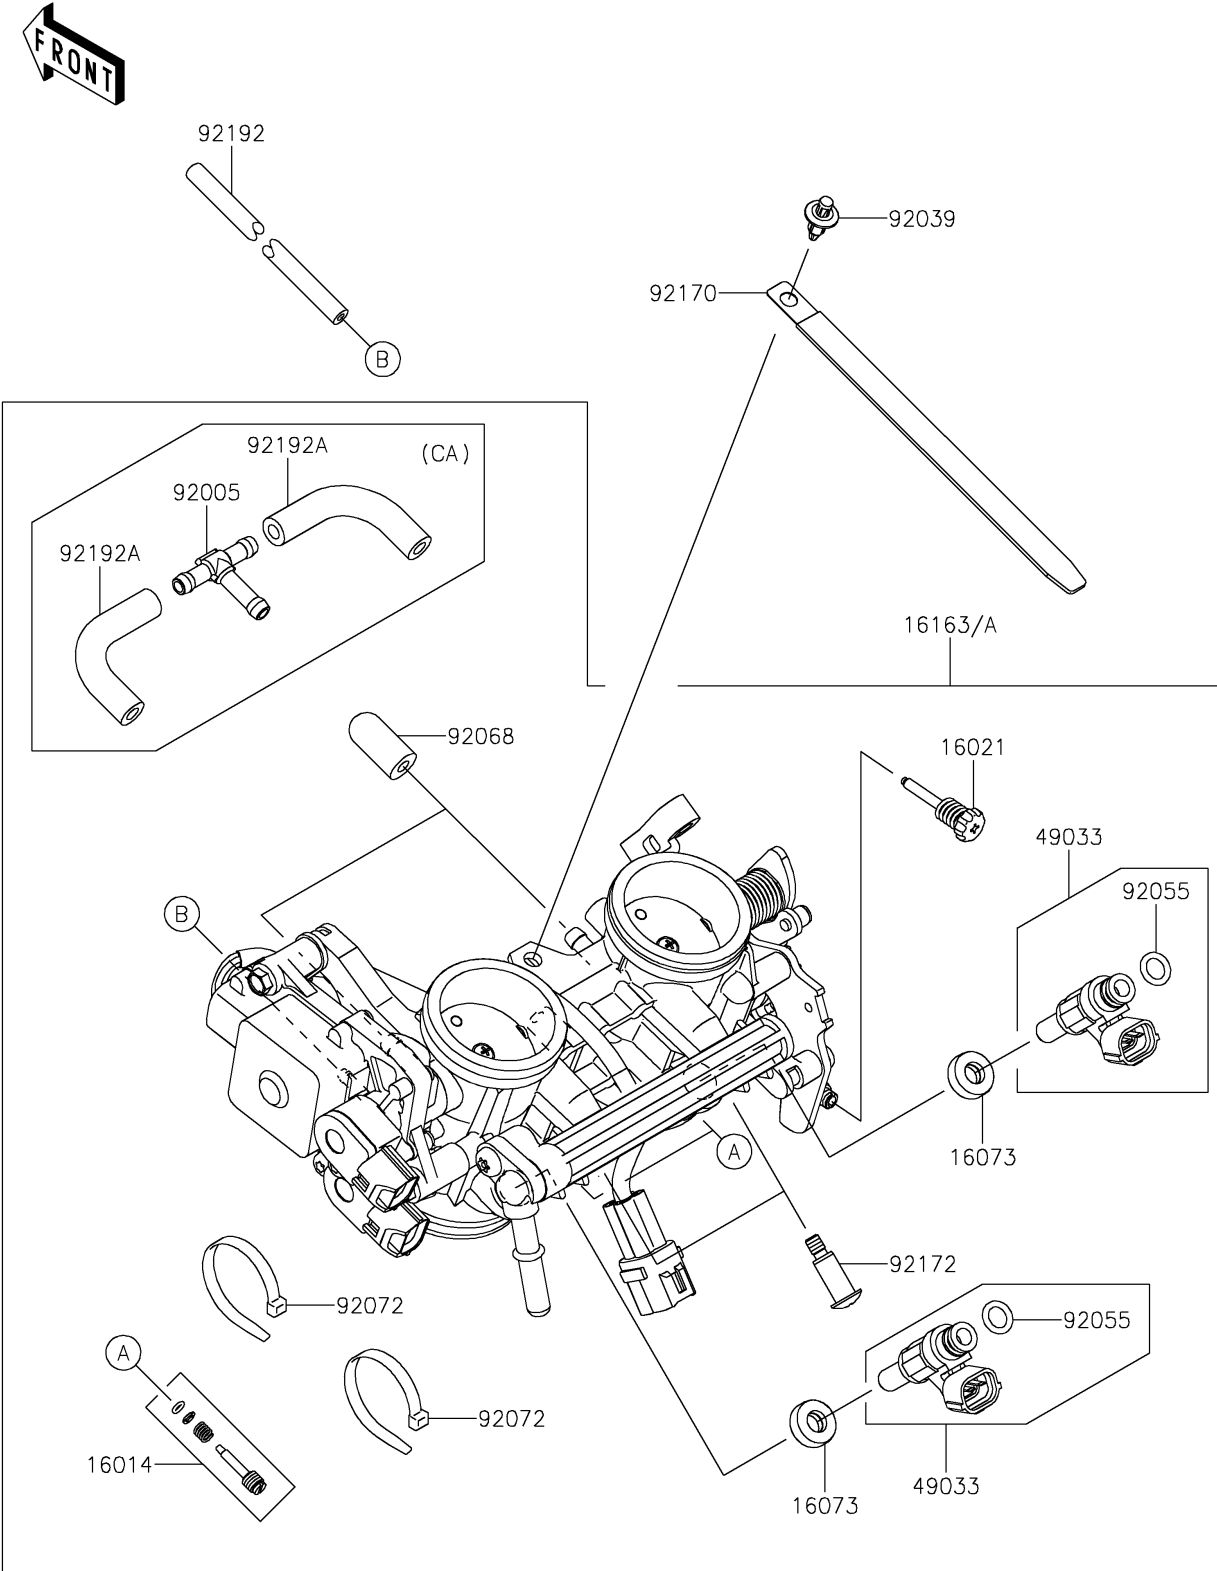

2022 Z650 ABS PARTS DIAGRAM

Throttle

E1510

2022 Z650 ABS PARTS LIST

Throttle

ITEM NAME	PART NUMBER	QUANTITY
SCREW-PILOT AIR (Ref # 16014)	16014-0002	2
SCREW-THROTTLE STOP (Ref # 16021)	16021-0033	1
INSULATOR (Ref # 16073)	16073-0129	2
THROTTLE-ASSY (Ref # 16163)	16163-0875	1
THROTTLE-ASSY (Ref # 16163A)	16163-1131	1
NOZZLE-INJECTION (Ref # 49033)	49033-0568	2
FITTING,3WAY (Ref # 92005)	92005-0730	1
RIVET (Ref # 92039)	92039-0707	1
RING-O,INJECTION NOZZLE (Ref # 92055)	92055-1622	2
PLUG,12X25 (Ref # 92068)	92068-006	2
BAND,SUB-HARNESS (Ref # 92072)	92072-0012	2
CLAMP,L=150 (Ref # 92170)	92170-1114	1
SCREW,PIPE INJECTION (Ref # 92172)	92172-0064	2
TUBE,3X6.7X300 (Ref # 92192)	92192-0977	1
TUBE (Ref # 92192A)	92192-1045	2