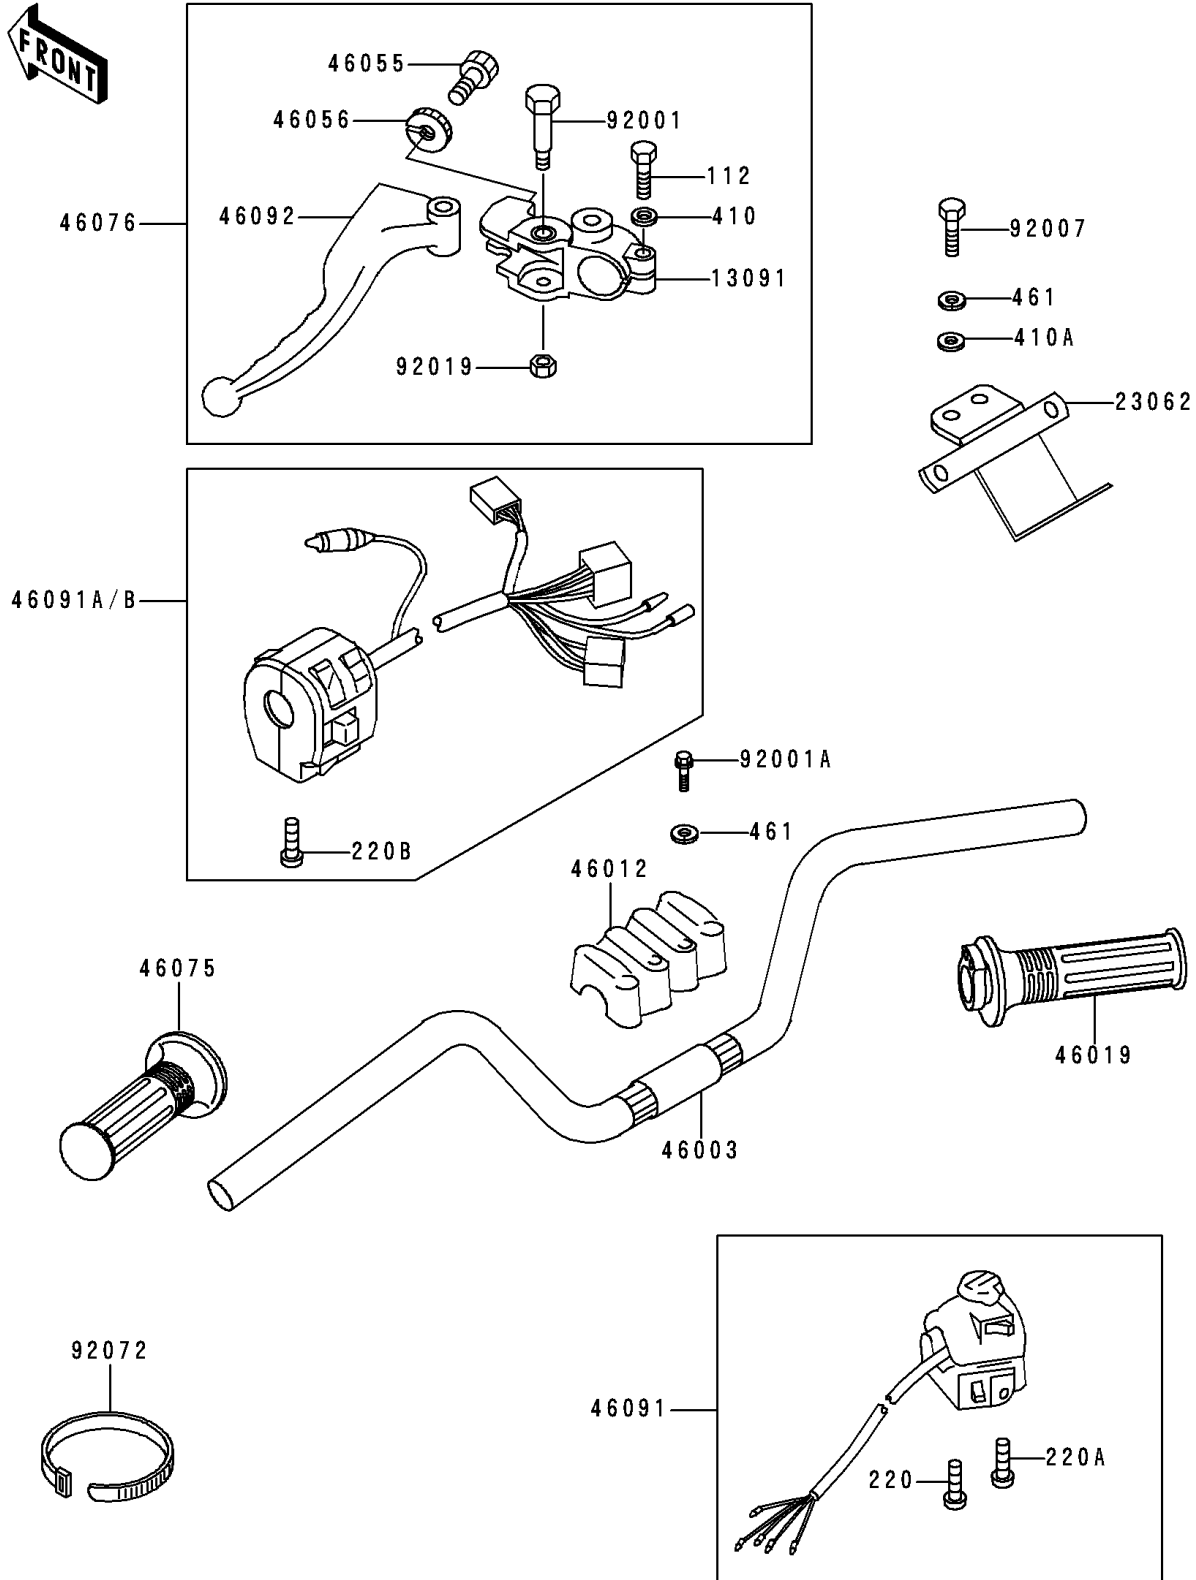

1996 Police 1000 PARTS DIAGRAM

Handlebar

F2310

1996 Police 1000 PARTS LIST

Handlebar

ITEM NAME	PART NUMBER	QUANTITY
BOLT-UPSET (Ref # 112)	112N0622	1
SCREW-PAN-CROS (Ref # 220)	220B0535	1
SCREW-PAN-CROS (Ref # 220A)	220B0540	1
SCREW-PAN-CROS (Ref # 220B)	220C0535	2
WASHER-PLAIN-SMALL,6MM (Ref # 410)	410B0600	1
WASHER-PLAIN-SMALL,8MM (Ref # 410A)	410B0800	2
WASHER-SPRING,8MM (Ref # 461)	461F0800	2
HOLDER,CLUTCH LEVER,F.BLACK (Ref # 13091)	13091-1046	1
BRACKET-COMP (Ref # 23062)	23062-4003	1
HANDLE (Ref # 46003)	46003-4008	1
HOLDER-HANDLE (Ref # 46012)	46012-4001	1
GRIP-ASSY (Ref # 46019)	46019-1022	1
SCREW,CABLE ADJUST,8MM (Ref # 46055)	46055-003	1
NUT,CABLE ADJUST LOCK,8MM (Ref # 46056)	46056-005	1
GRIP,LH (Ref # 46075)	46075-1020	1
LEVER-ASSY-GRIP,CLUTCH (Ref # 46076)	46076-1019	1
HOUSING-ASSY-CONTROL,RH (Ref # 46091)	46091-1212	1
HOUSING-ASSY-CONTROL,LH (Ref # 46091A)	46091-1455	1
LEVER-GRIP,CLUTCH (Ref # 46092)	46092-1005	1
BOLT,CLUTCH LEVER (Ref # 92001)	92001-1075	1
BOLT,FLANGED,8X35 (Ref # 92001A)	92001-1910	4
BOLT,8X16 (Ref # 92007)	92007-003	2
NUT,LOCK,6MM (Ref # 92019)	92019-008	1
BAND,L=149 (Ref # 92072)	92072-031	3