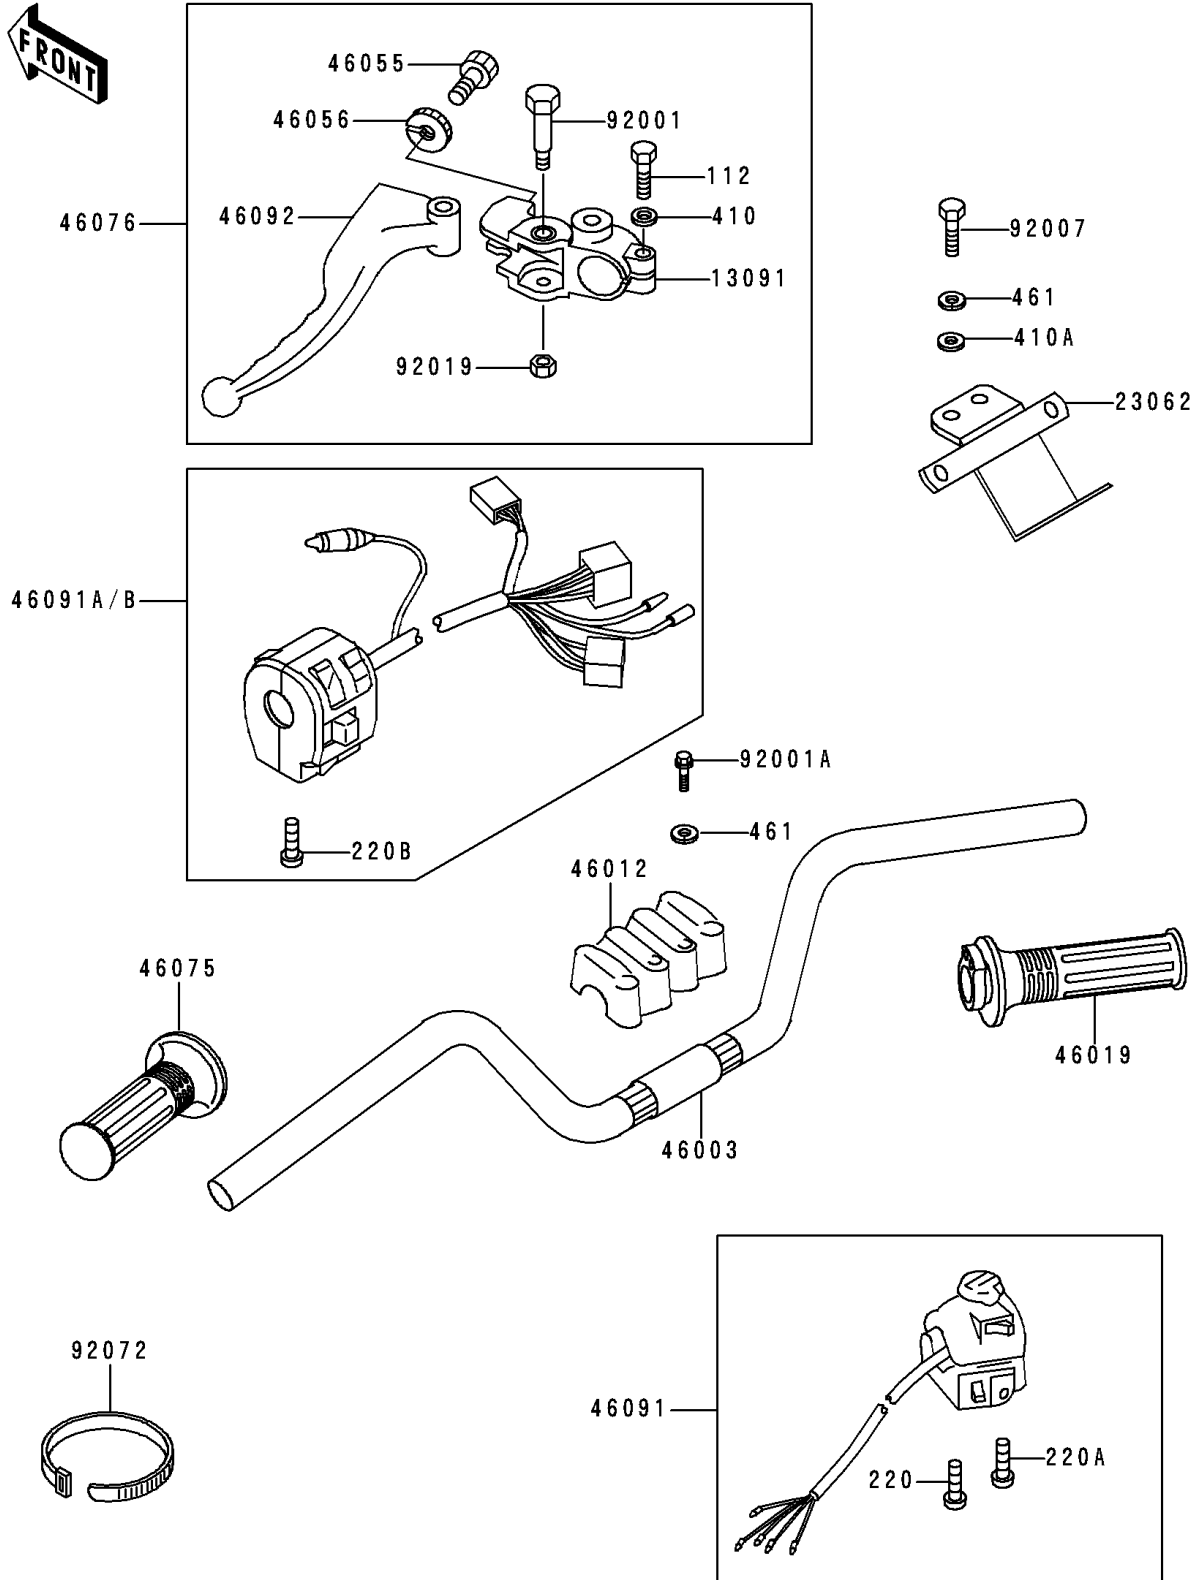

1997 Police 1000 PARTS DIAGRAM

Handlebar

F2310

1997 Police 1000 PARTS LIST

Handlebar

ITEM NAME	PART NUMBER	QUANTITY
BOLT-UPSET (Ref # 112)	112N0622	1
SCREW-PAN-CROS (Ref # 220)	220B0535	1
SCREW-PAN-CROS (Ref # 220A)	220B0540	1
SCREW-PAN-CROS (Ref # 220B)	220C0535	2
WASHER-PLAIN-SMALL,6MM (Ref # 410)	410B0600	1
WASHER-PLAIN-SMALL,8MM (Ref # 410A)	410B0800	2
WASHER-SPRING,8MM (Ref # 461)	461F0800	2
HOLDER,CLUTCH LEVER,F.BLACK (Ref # 13091)	13091-1046	1
BRACKET-COMP (Ref # 23062)	23062-4003	1
HANDLE (Ref # 46003)	46003-4008	1
HOLDER-HANDLE (Ref # 46012)	46012-4001	1
GRIP-ASSY (Ref # 46019)	46019-1022	1
SCREW,CABLE ADJUST,8MM (Ref # 46055)	46055-003	1
NUT,CABLE ADJUST LOCK,8MM (Ref # 46056)	46056-005	1
GRIP,LH (Ref # 46075)	46075-1020	1
LEVER-ASSY-GRIP,CLUTCH (Ref # 46076)	46076-1019	1
HOUSING-ASSY-CONTROL,RH (Ref # 46091)	46091-1212	1
HOUSING-ASSY-CONTROL,LH (Ref # 46091A)	46091-1455	1
LEVER-GRIP,CLUTCH (Ref # 46092)	46092-1005	1
BOLT,CLUTCH LEVER (Ref # 92001)	92001-1075	1
BOLT,FLANGED,8X35 (Ref # 92001A)	92001-1910	4
BOLT,8X16 (Ref # 92007)	92007-003	2
NUT,LOCK,6MM (Ref # 92019)	92019-008	1
BAND,L=149 (Ref # 92072)	92072-031	3