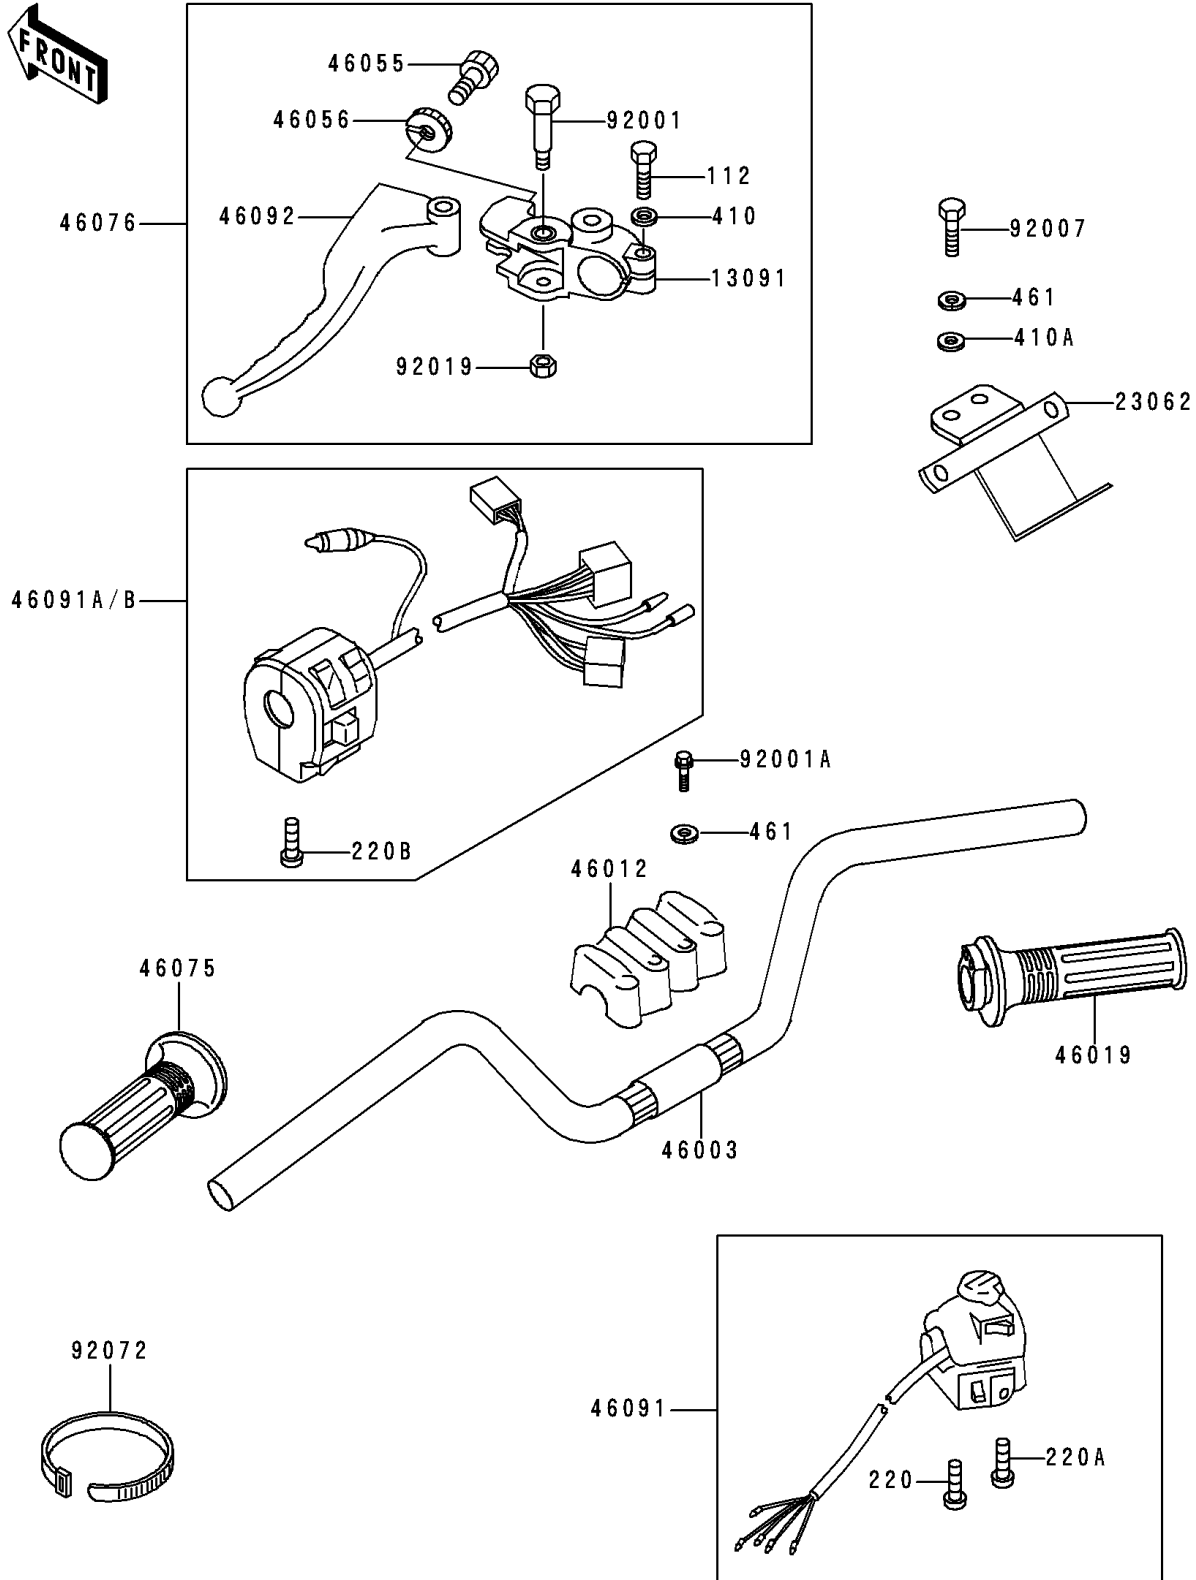

1999 Police 1000 PARTS DIAGRAM

Handlebar

F2310

1999 Police 1000 PARTS LIST

Handlebar

ITEM NAME	PART NUMBER	QUANTITY
BOLT-UPSET (Ref # 112)	112N0622	1
SCREW-PAN-CROS (Ref # 220)	220B0535	1
SCREW-PAN-CROS (Ref # 220A)	220B0540	1
SCREW-PAN-CROS (Ref # 220B)	220C0535	2
WASHER-PLAIN-SMALL,6MM (Ref # 410)	410B0600	1
WASHER-PLAIN-SMALL,8MM (Ref # 410A)	410B0800	2
WASHER-SPRING,8MM (Ref # 461)	461F0800	2
HOLDER,CLUTCH LEVER,F.BLACK (Ref # 13091)	13091-1046	1
BRACKET-COMP (Ref # 23062)	23062-4003	1
HANDLE (Ref # 46003)	46003-4008	1
HOLDER-HANDLE (Ref # 46012)	46012-4001	1
GRIP-ASSY (Ref # 46019)	46019-1022	1
SCREW,CABLE ADJUST,8MM (Ref # 46055)	46055-003	1
NUT,CABLE ADJUST LOCK,8MM (Ref # 46056)	46056-005	1
GRIP,LH (Ref # 46075)	46075-1020	1
LEVER-ASSY-GRIP,CLUTCH (Ref # 46076)	46076-1019	1
HOUSING-ASSY-CONTROL,RH (Ref # 46091)	46091-1212	1
HOUSING-ASSY-CONTROL,LH (Ref # 46091B)	46091-1708	1
LEVER-GRIP,CLUTCH (Ref # 46092)	46092-1005	1
BOLT,CLUTCH LEVER (Ref # 92001)	92001-1075	1
BOLT,FLANGED,8X35 (Ref # 92001A)	92001-1910	4
BOLT,8X16 (Ref # 92007)	92007-003	2
NUT,LOCK,6MM (Ref # 92019)	92019-008	1
BAND,L=149 (Ref # 92072)	92072-031	3