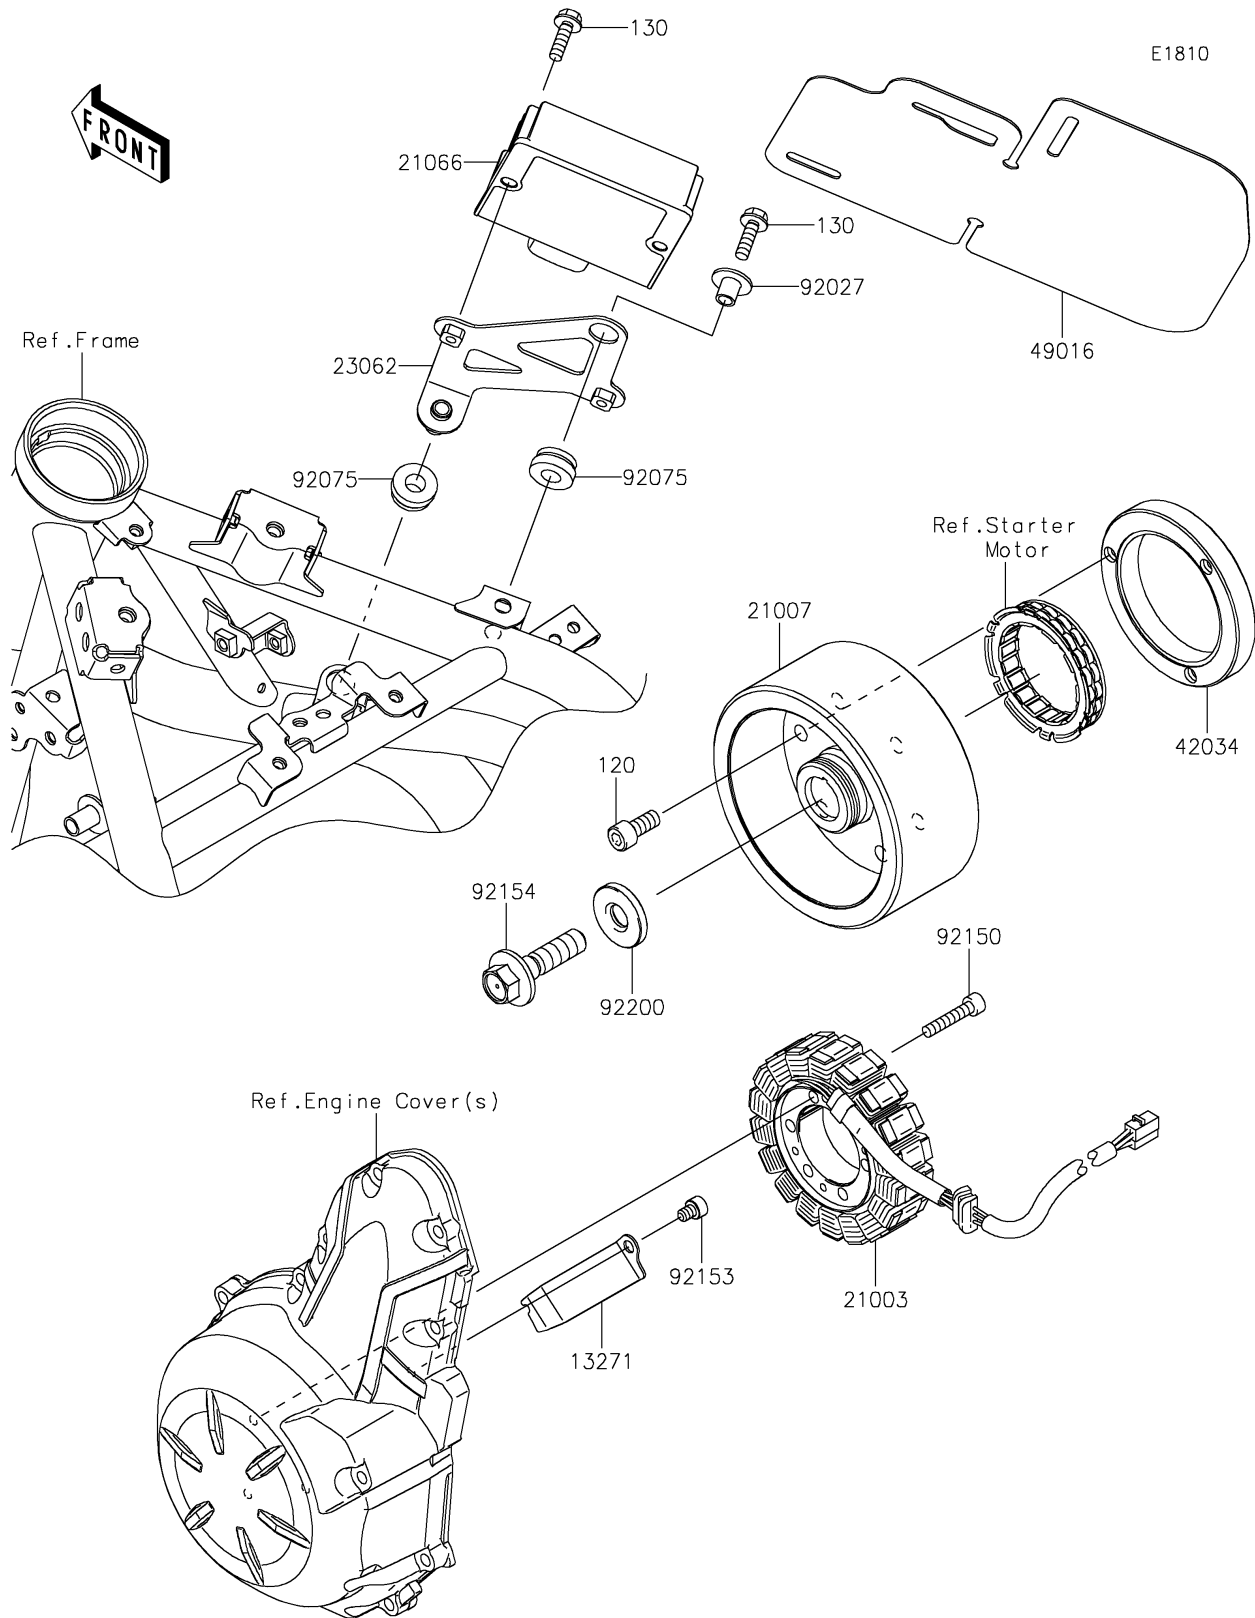

2022 Z650 PARTS DIAGRAM

Generator

2022 Z650 PARTS LIST

Generator

ITEM NAME	PART NUMBER	QUANTITY
PLATE (Ref # 13271)	13271-0952	1
STATOR (Ref # 21003)	21003-0206	1
ROTOR (Ref # 21007)	21007-0601	1
REGULATOR-VOLTAGE (Ref # 21066)	21066-0750	1
BRACKET-COMP,REGULATOR (Ref # 23062)	23062-0870	1
COUPLING (Ref # 42034)	42034-1143	1
COVER-SEAL (Ref # 49016)	49016-0680	1
COLLAR,FLANGED,L=12.1,BLACK (Ref # 92027)	92027-1651	1
DAMPER (Ref # 92075)	92075-277	2
BOLT,SOCKET,6X30 (Ref # 92150)	92150-1433	3
BOLT,SOCKET,6X8 (Ref # 92153)	92153-1414	1
BOLT,FLANGED,12X45 (Ref # 92154)	92154-1812	1
WASHER,12X33X5 (Ref # 92200)	92200-0220	1
BOLT-SOCKET,8X18 (Ref # 120)	120CA0818	3
BOLT-FLANGED,6X20 (Ref # 130)	130BA0620	3