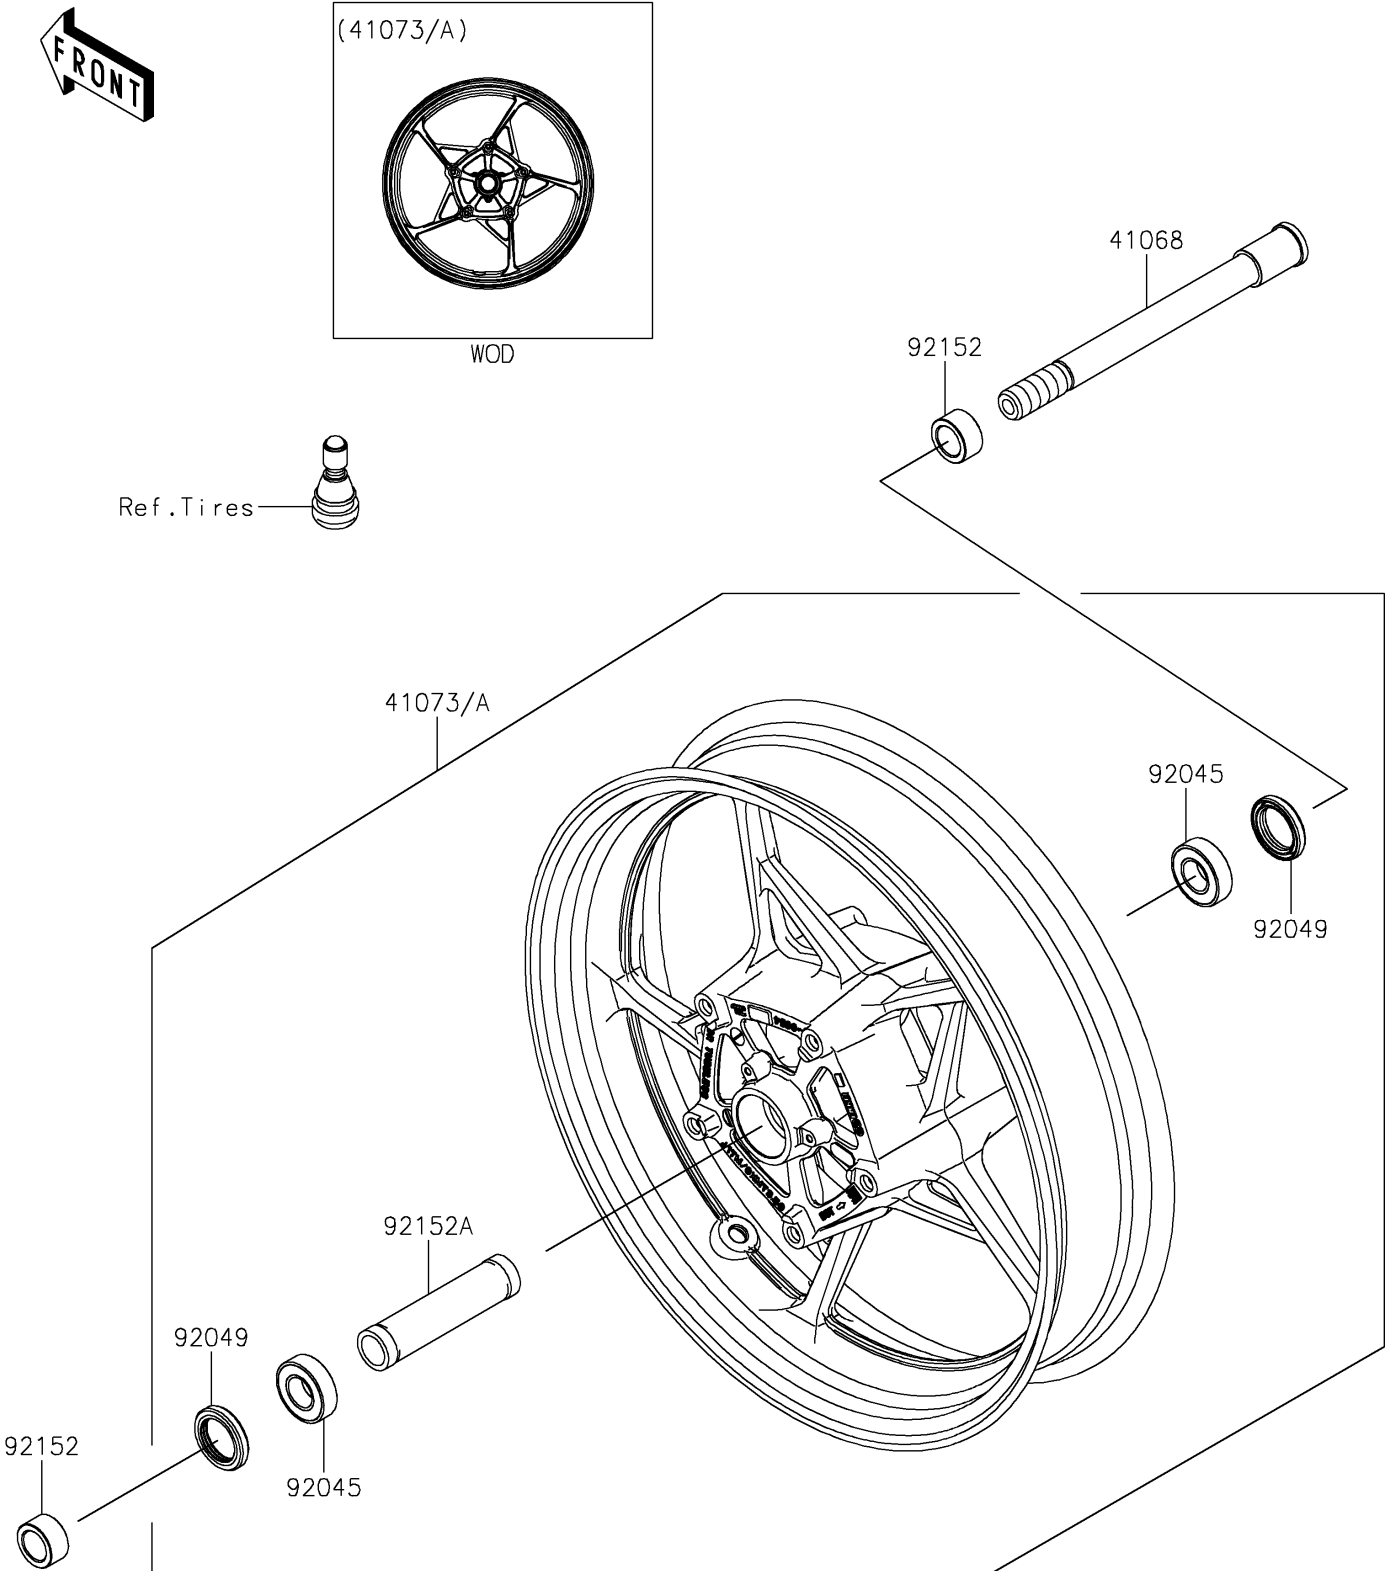

2022 Z650 ABS PARTS DIAGRAM

Front Wheel

F2230

2022 Z650 ABS PARTS LIST

Front Wheel

ITEM NAME	PART NUMBER	QUANTITY
AXLE,FR,20X209 (Ref # 41068)	41068-0616	1
WHEEL-ASSY,FR,F.RED (Ref # 41073)	41073-0702-153	1
WHEEL-ASSY,FR,G.BLACK (Ref # 41073A)	41073-0702-QT	1
BEARING-BALL,20X42X12 (Ref # 92045)	92045-0820	2
SEAL-OIL,BJN30427 (Ref # 92049)	92049-0130	2
COLLAR,20X30X15.5 (Ref # 92152)	92152-0946	2
COLLAR,20.2X27.2X115 (Ref # 92152A)	92152-2227	1