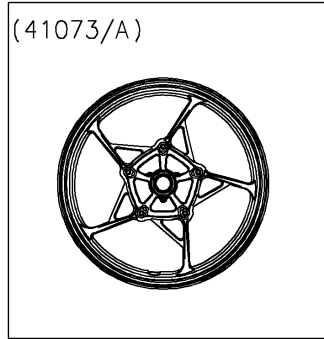

# 2022 Z650 PARTS DIAGRAM

Front Wheel

F2230

WOD

### Front Wheel

ITEM NAME	PART NUMBER	QUANTITY
AXLE,FR,20X209 (Ref # 41068)	41068-0616	1
WHEEL-ASSY,FR,F.RED (Ref # 41073)	41073-0702-153	1
WHEEL-ASSY,FR,G.BLACK (Ref # 41073A)	41073-0702-QT	1
BEARING-BALL,20X42X12 (Ref # 92045)	92045-0820	2
SEAL-OIL,BJN30427 (Ref # 92049)	92049-0130	2
COLLAR,20X30X15.5 (Ref # 92152)	92152-0946	2
COLLAR,20.2X27.2X115 (Ref # 92152A)	92152-2227	1