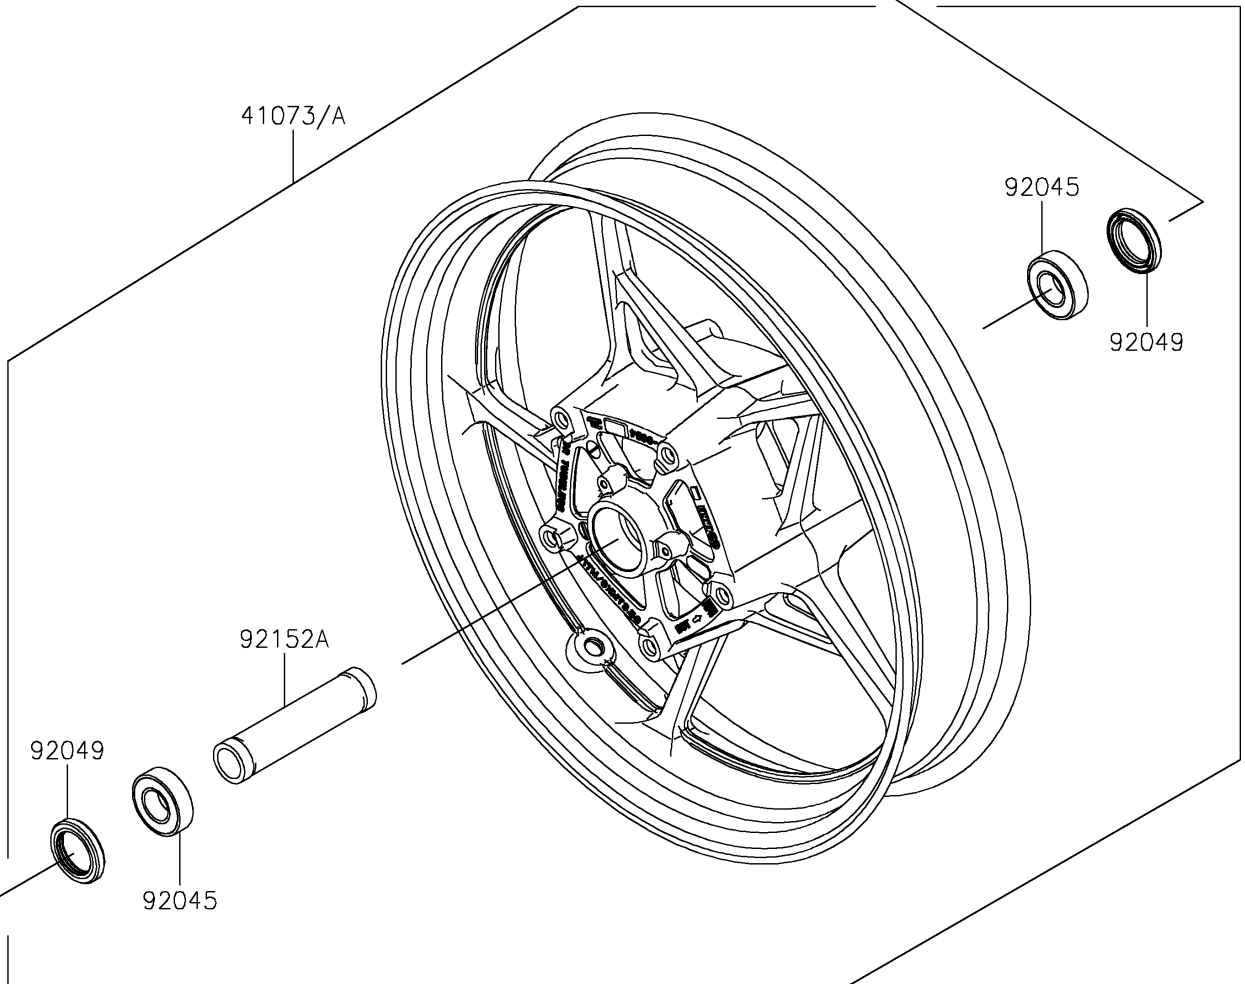

# 2022 Z650 PARTS DIAGRAM

Front Wheel

F2230

WOD

### Front Wheel

ITEM NAME	PART NUMBER	QUANTITY
AXLE,FR,20X209 (Ref # 41068)	41068-0616	1
WHEEL-ASSY,FR,F.RED (Ref # 41073)	41073-0702-153	1
WHEEL-ASSY,FR,G.BLACK (Ref # 41073A)	41073-0702-QT	1
BEARING-BALL,20X42X12 (Ref # 92045)	92045-0820	2
SEAL-OIL,BJN30427 (Ref # 92049)	92049-0130	2
COLLAR,20X30X15.5 (Ref # 92152)	92152-0946	2
COLLAR,20.2X27.2X115 (Ref # 92152A)	92152-2227	1