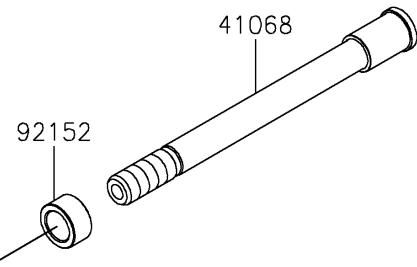

# 2022 Z650 PARTS DIAGRAM

Front Wheel

F2230

WOD

### Front Wheel

ITEM NAME	PART NUMBER	QUANTITY
AXLE,FR,20X209 (Ref # 41068)	41068-0616	1
WHEEL-ASSY,FR,F.RED (Ref # 41073)	41073-0702-153	1
WHEEL-ASSY,FR,G.BLACK (Ref # 41073A)	41073-0702-QT	1
BEARING-BALL,20X42X12 (Ref # 92045)	92045-0820	2
SEAL-OIL,BJN30427 (Ref # 92049)	92049-0130	2
COLLAR,20X30X15.5 (Ref # 92152)	92152-0946	2
COLLAR,20.2X27.2X115 (Ref # 92152A)	92152-2227	1