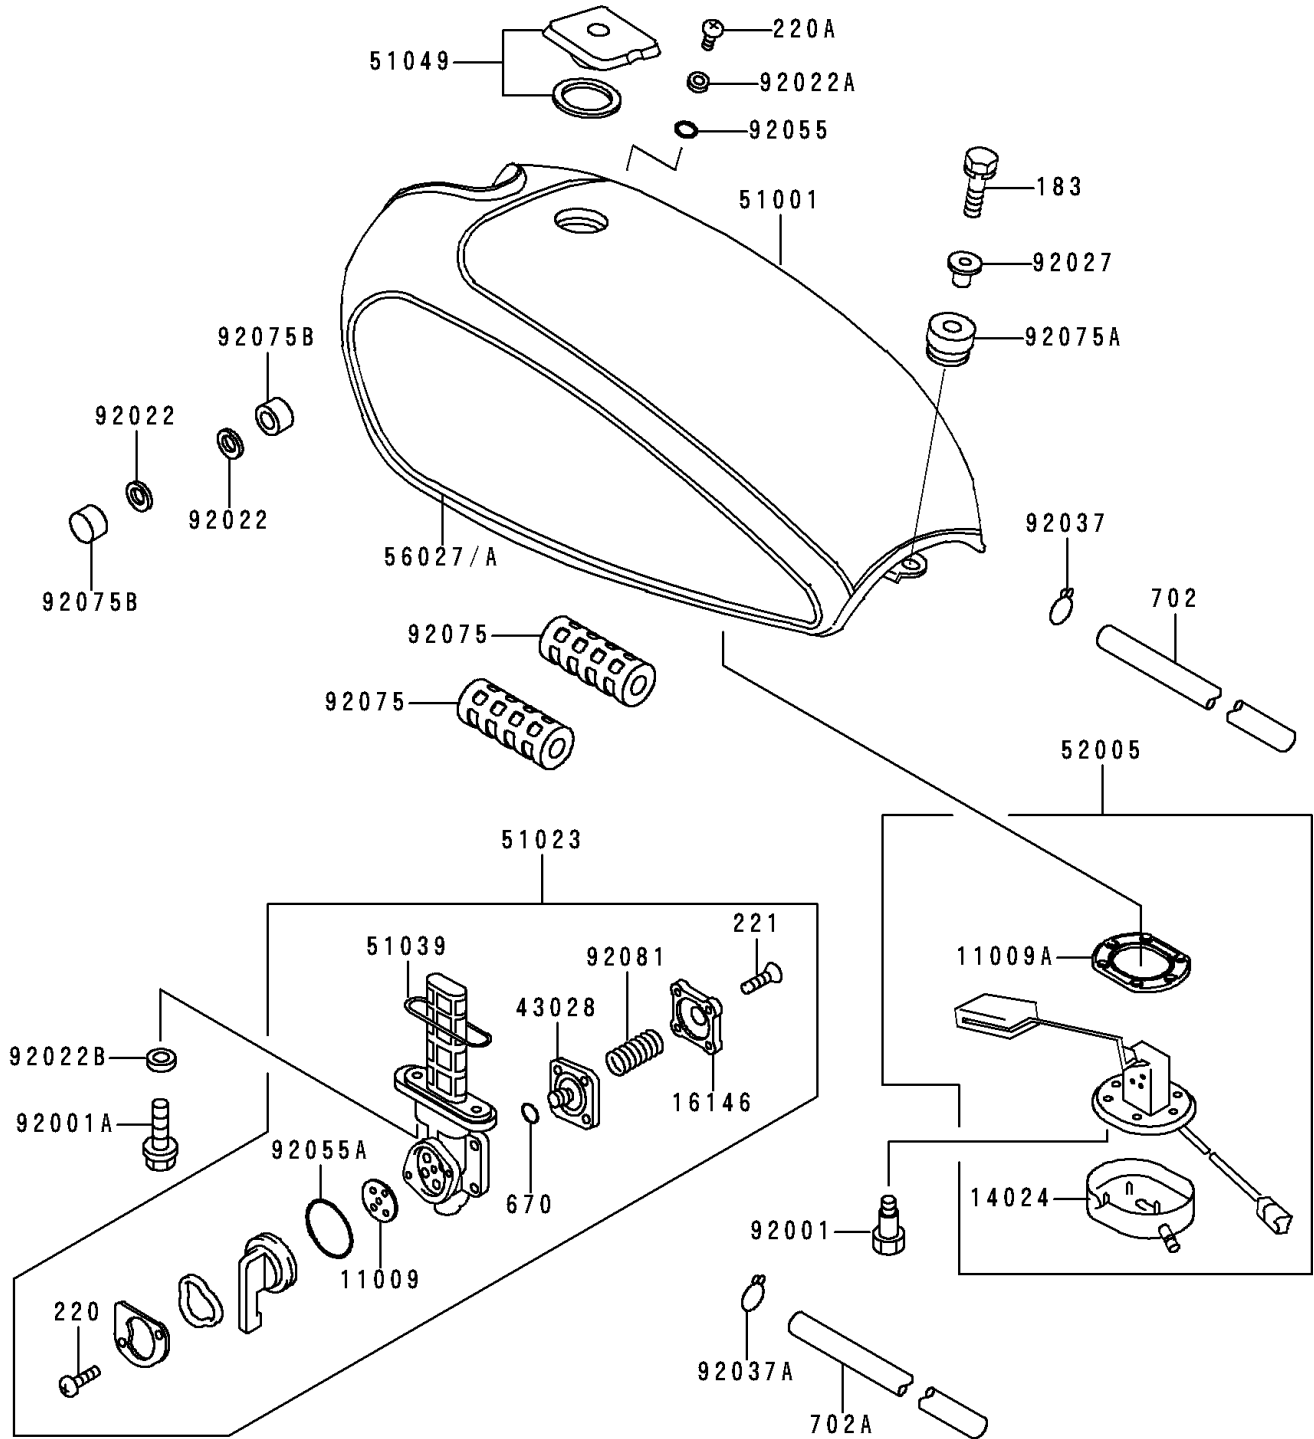

# 1996 Police 1000 PARTS DIAGRAM

Fuel Tank

F2410

# 1996 Police 1000 PARTS LIST

## Fuel Tank

ITEM NAME	PART NUMBER	QUANTITY
BOLT-UPSET-WS-SMALL (Ref # 183)	183B0830	1
SCREW-PAN-CROS (Ref # 220)	220B0308	2
SCREW-PAN-CROS (Ref # 220A)	220B0510	2
SCREW-CSK-CROS,4X14 (Ref # 221)	221B0414	4
O RING,4MM (Ref # 670)	670B1504	1
TUBE-RUBBER,5X800 (Ref # 702)	702A05800	1
TUBE-RUBBER,7X10X780 (Ref # 702A)	702A07780	1
GASKET,TAP VALVE (Ref # 11009)	11009-1194	1
GASKET,FUEL GAUGE (Ref # 11009A)	11009-1826	1
COVER,FUEL GAUGE (Ref # 14024)	14024-1434	1
COVER-ASSY,TAP DIAPHRAGM (Ref # 16146)	16146-1005	1
DIAPHRAGM,TAP (Ref # 43028)	43028-1015	1
TANK-COMP-FUEL,J.WHITE (Ref # 51001)	51001-1432-8C	1
TAP-ASSY,FUEL (Ref # 51023)	51023-1039	1
RING,TAP FLANGED (Ref # 51039)	51039-010	1
CAP-TANK,FUEL (Ref # 51049)	51049-1084	1
GAUGE,FUEL (Ref # 52005)	52005-1132	1
PATTERN (Ref # 56027)	56027-4072	1
PATTERN (Ref # 56027A)	56027-4073	1
BOLT,FUEL GAUGE (Ref # 92001)	92001-1069	6
BOLT,6X20 (Ref # 92001A)	92001-1091	2
WASHER,10.5X26X2.3 (Ref # 92022)	92022-044	2
WASHER,6.2X11X1.5 (Ref # 92022A)	92022-183	2
WASHER,5.1X10X1.0 (Ref # 92022B)	92022-1977	2
COLLAR,L=14 (Ref # 92027)	92027-1134	1
CLAMP,TUBE (Ref # 92037)	92037-1461	1
CLAMP,TUBE (Ref # 92037A)	92037-147	1
RING-O (Ref # 92055)	92055-1023	2
RING-O,TAP LEVER (Ref # 92055A)	92055-1027	1