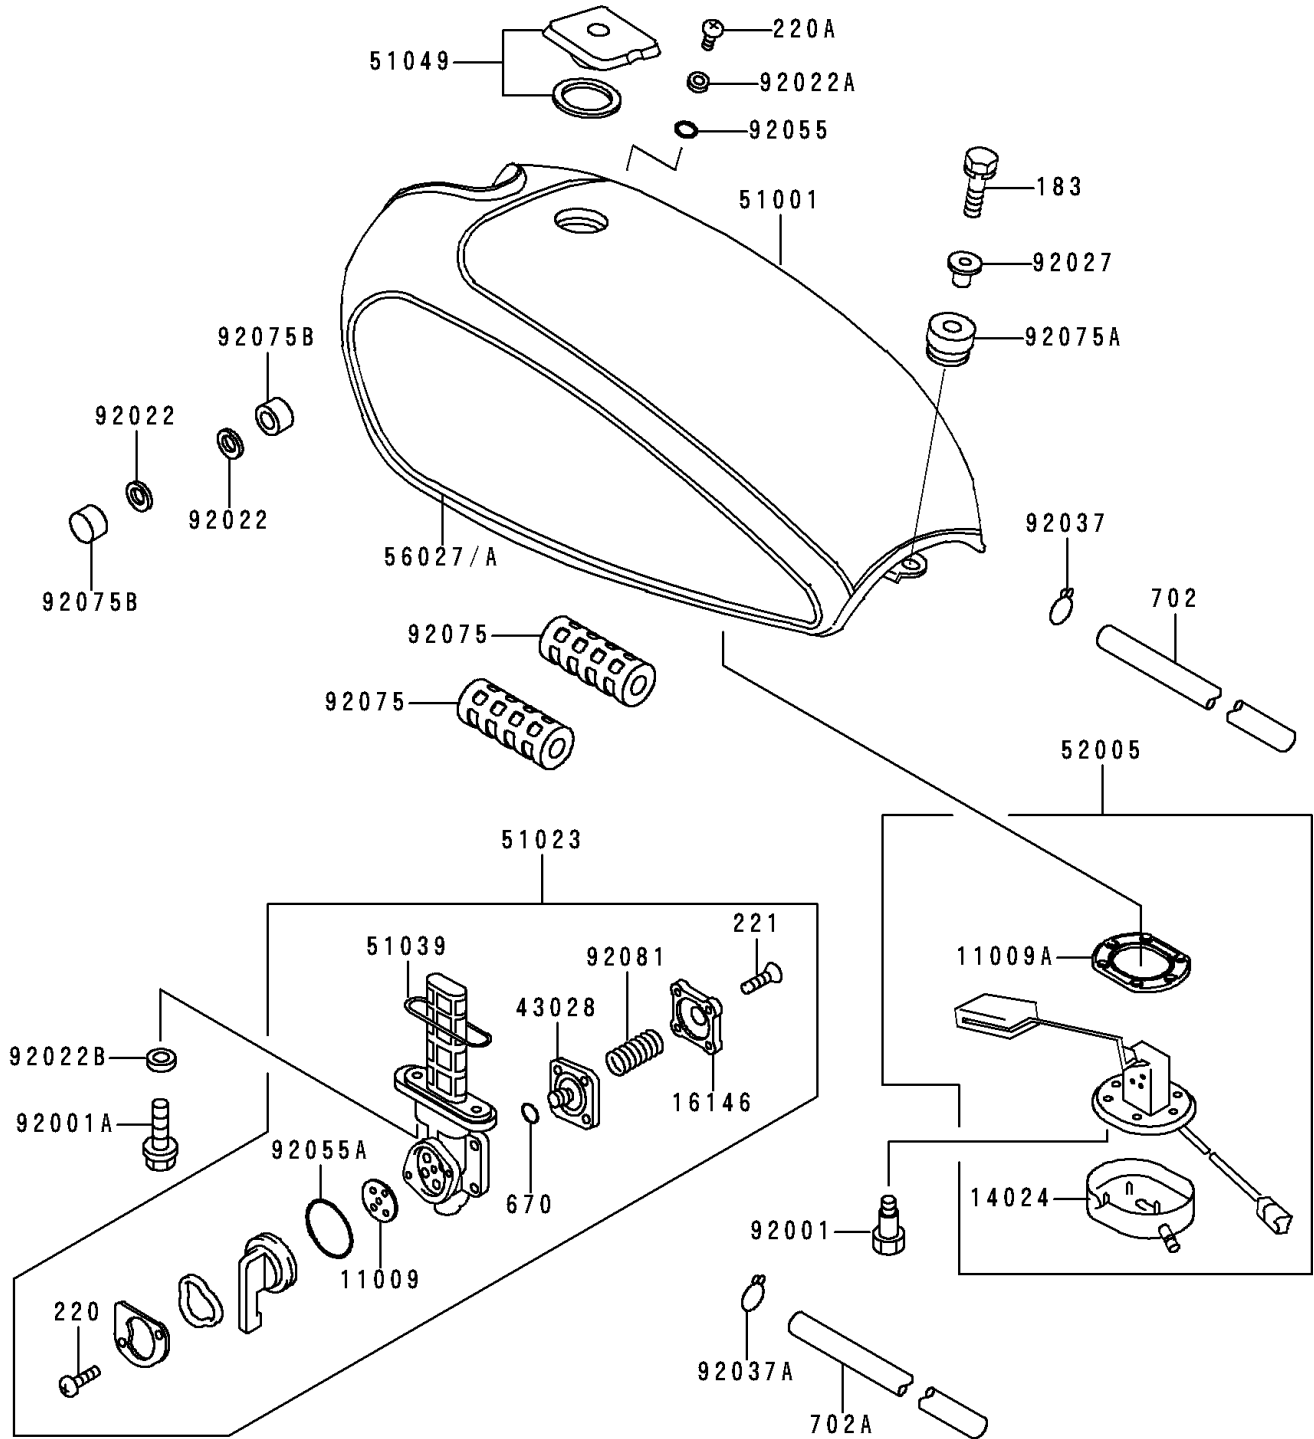

# 1998 Police 1000 PARTS DIAGRAM

Fuel Tank

F2410

# 1998 Police 1000 PARTS LIST

## Fuel Tank

ITEM NAME	PART NUMBER	QUANTITY
BOLT-UPSET-WS-SMALL (Ref # 183)	183B0830	1
SCREW-PAN-CROS (Ref # 220)	220B0308	2
SCREW-PAN-CROS (Ref # 220A)	220B0510	2
SCREW-CSK-CROS,4X14 (Ref # 221)	221B0414	4
O RING,4MM (Ref # 670)	670B1504	1
TUBE-RUBBER,5X800 (Ref # 702)	702A05800	1
TUBE-RUBBER,7X10X780 (Ref # 702A)	702A07780	1
GASKET,TAP VALVE (Ref # 11009)	11009-1194	1
GASKET,FUEL GAUGE (Ref # 11009A)	11009-1826	1
COVER,FUEL GAUGE (Ref # 14024)	14024-1434	1
COVER-ASSY,TAP DIAPHRAGM (Ref # 16146)	16146-1005	1
DIAPHRAGM,TAP (Ref # 43028)	43028-1015	1
TANK-COMP-FUEL,J.WHITE (Ref # 51001)	51001-1432-8C	1
TAP-ASSY,FUEL (Ref # 51023)	51023-1039	1
RING,TAP FLANGED (Ref # 51039)	51039-010	1
CAP-TANK,FUEL (Ref # 51049)	51049-1084	1
GAUGE,FUEL (Ref # 52005)	52005-1132	1
PATTERN (Ref # 56027)	56027-4072	1
PATTERN (Ref # 56027A)	56027-4073	1
BOLT,FUEL GAUGE (Ref # 92001)	92001-1069	6
BOLT,6X20 (Ref # 92001A)	92001-1091	2
WASHER,10.5X26X2.3 (Ref # 92022)	92022-044	2
WASHER,6.2X11X1.5 (Ref # 92022A)	92022-183	2
WASHER,5.1X10X1.0 (Ref # 92022B)	92022-1977	2
COLLAR,L=14 (Ref # 92027)	92027-1134	1
CLAMP,TUBE (Ref # 92037)	92037-1461	1
CLAMP,TUBE (Ref # 92037A)	92037-147	1
RING-O (Ref # 92055)	92055-1023	2
RING-O,TAP LEVER (Ref # 92055A)	92055-1027	1