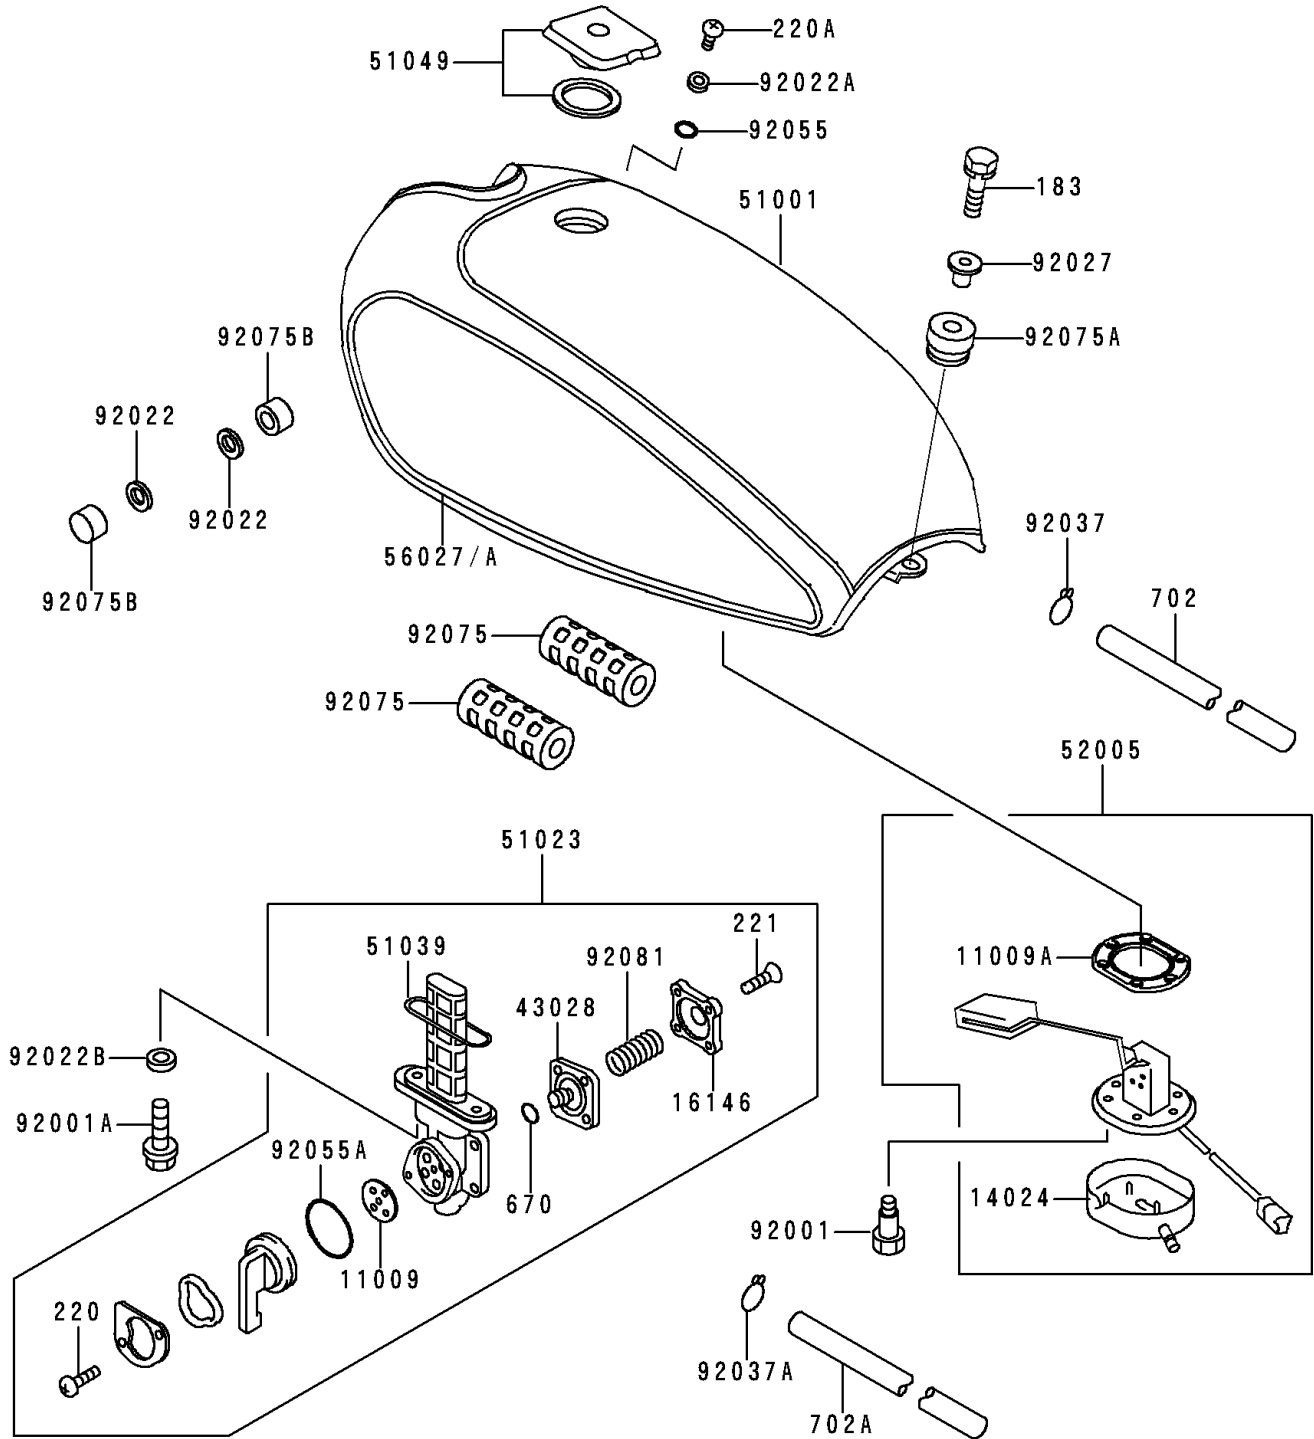

1998 Police 1000 PARTS DIAGRAM

Fuel Tank

F2410

1998 Police 1000 PARTS LIST

Fuel Tank

ITEM NAME	PART NUMBER	QUANTITY
BOLT-UPSET-WS-SMALL (Ref # 183)	183B0830	1
SCREW-PAN-CROS (Ref # 220)	220B0308	2
SCREW-PAN-CROS (Ref # 220A)	220B0510	2
SCREW-CSK-CROS,4X14 (Ref # 221)	221B0414	4
O RING,4MM (Ref # 670)	670B1504	1
TUBE-RUBBER,5X800 (Ref # 702)	702A05800	1
TUBE-RUBBER,7X10X780 (Ref # 702A)	702A07780	1
GASKET,TAP VALVE (Ref # 11009)	11009-1194	1
GASKET,FUEL GAUGE (Ref # 11009A)	11009-1826	1
COVER,FUEL GAUGE (Ref # 14024)	14024-1434	1
COVER-ASSY,TAP DIAPHRAGM (Ref # 16146)	16146-1005	1
DIAPHRAGM,TAP (Ref # 43028)	43028-1015	1
TANK-COMP-FUEL,J.WHITE (Ref # 51001)	51001-1432-8C	1
TAP-ASSY,FUEL (Ref # 51023)	51023-1039	1
RING,TAP FLANGED (Ref # 51039)	51039-010	1
CAP-TANK,FUEL (Ref # 51049)	51049-1084	1
GAUGE,FUEL (Ref # 52005)	52005-1132	1
PATTERN (Ref # 56027)	56027-4072	1
PATTERN (Ref # 56027A)	56027-4073	1
BOLT,FUEL GAUGE (Ref # 92001)	92001-1069	6
BOLT,6X20 (Ref # 92001A)	92001-1091	2
WASHER,10.5X26X2.3 (Ref # 92022)	92022-044	2
WASHER,6.2X11X1.5 (Ref # 92022A)	92022-183	2
WASHER,5.1X10X1.0 (Ref # 92022B)	92022-1977	2
COLLAR,L=14 (Ref # 92027)	92027-1134	1
CLAMP,TUBE (Ref # 92037)	92037-1461	1
CLAMP,TUBE (Ref # 92037A)	92037-147	1
RING-O (Ref # 92055)	92055-1023	2
RING-O,TAP LEVER (Ref # 92055A)	92055-1027	1

1998 Police 1000 PARTS LIST

Fuel Tank

ITEM NAME	PART NUMBER	QUANTITY
DAMPER,FUEL TANK (Ref # 92075)	92075-084	2
DAMPER,FUEL TANK (Ref # 92075A)	92075-1116	1
DAMPER,FUEL TANK (Ref # 92075B)	92075-125	2
SPRING,TAP DIAPHRAGM (Ref # 92081)	92081-1171	1