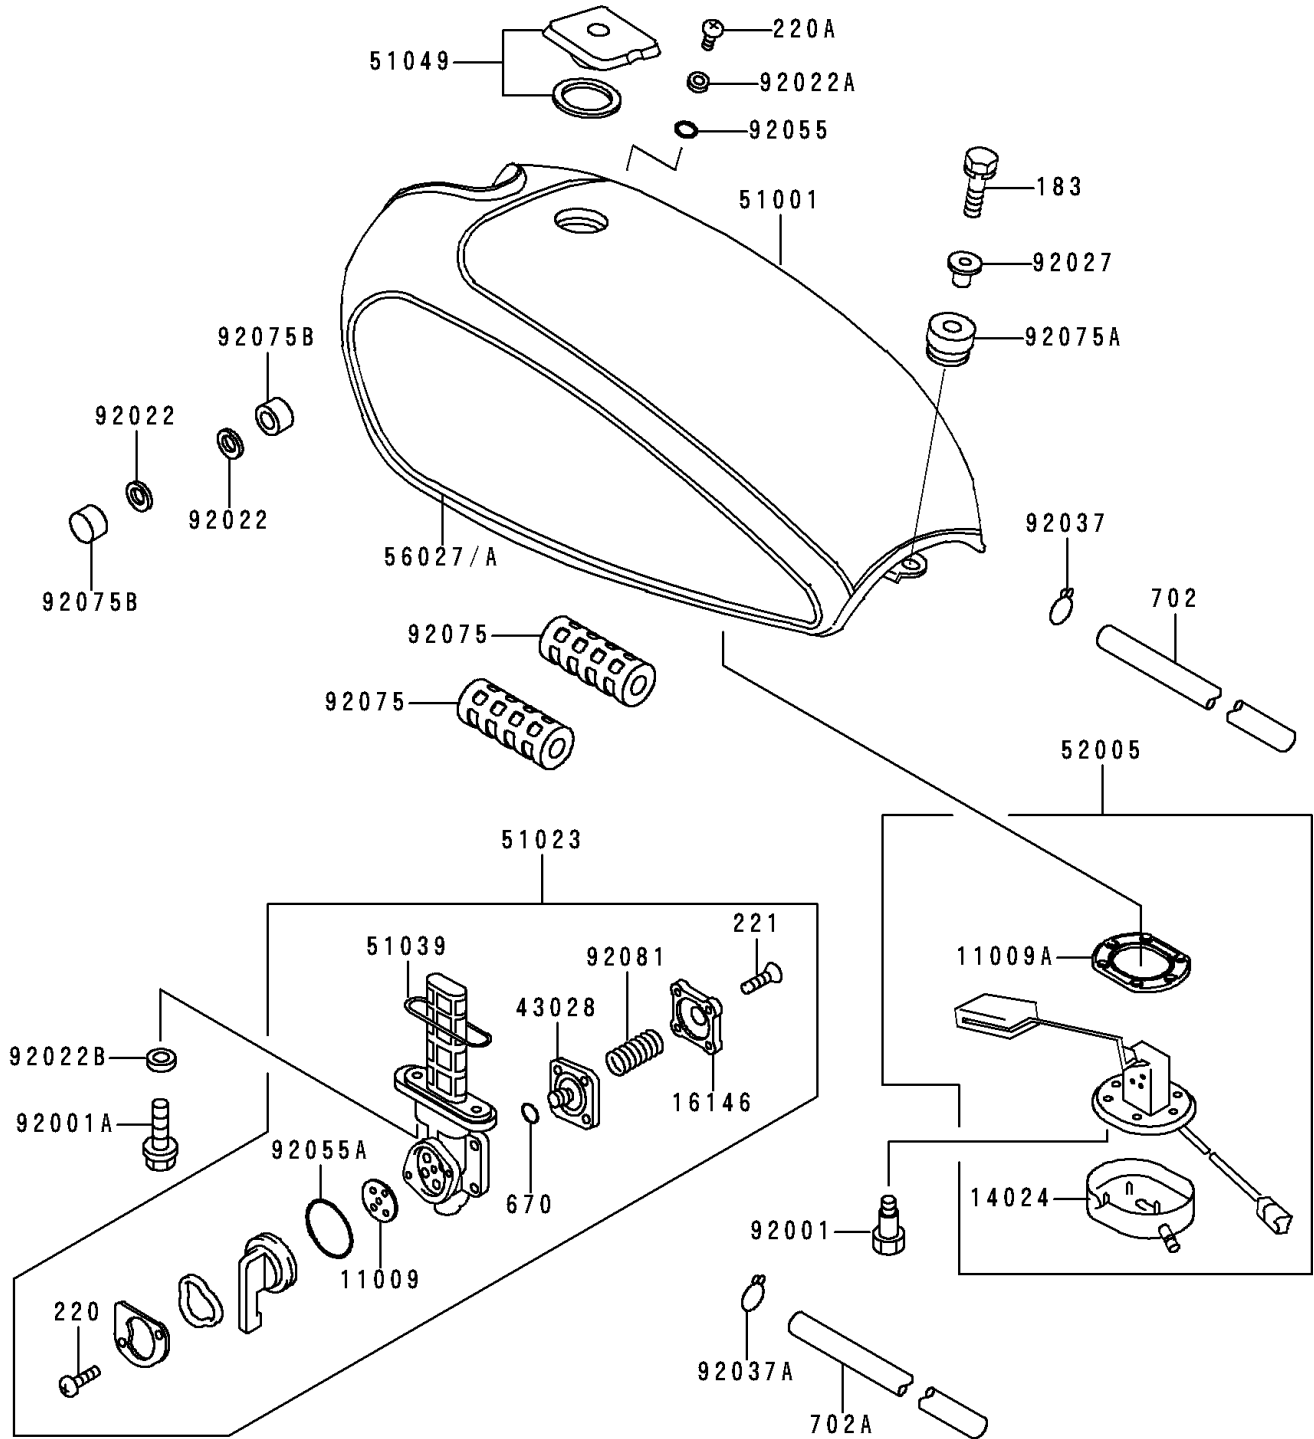

1999 Police 1000 PARTS DIAGRAM

Fuel Tank

F2410

1999 Police 1000 PARTS LIST

Fuel Tank

ITEM NAME	PART NUMBER	QUANTITY
BOLT-UPSET-WS-SMALL (Ref # 183)	183B0830	1
SCREW-PAN-CROS (Ref # 220)	220B0308	2
SCREW-PAN-CROS (Ref # 220A)	220B0510	2
SCREW-CSK-CROS,4X14 (Ref # 221)	221B0414	4
O RING,4MM (Ref # 670)	670B1504	1
TUBE-RUBBER,5X800 (Ref # 702)	702A05800	1
TUBE-RUBBER,7X10X780 (Ref # 702A)	702A07780	1
GASKET,TAP VALVE (Ref # 11009)	11009-1194	1
GASKET,FUEL GAUGE (Ref # 11009A)	11009-1826	1
COVER,FUEL GAUGE (Ref # 14024)	14024-1434	1
COVER-ASSY,TAP DIAPHRAGM (Ref # 16146)	16146-1005	1
DIAPHRAGM,TAP (Ref # 43028)	43028-1015	1
TANK-COMP-FUEL,J.WHITE (Ref # 51001)	51001-1432-8C	1
TAP-ASSY,FUEL (Ref # 51023)	51023-1039	1
RING,TAP FLANGED (Ref # 51039)	51039-010	1
CAP-TANK,FUEL (Ref # 51049)	51049-1084	1
GAUGE,FUEL (Ref # 52005)	52005-1132	1
PATTERN (Ref # 56027)	56027-4072	1
PATTERN (Ref # 56027A)	56027-4073	1
BOLT,FUEL GAUGE (Ref # 92001)	92001-1069	6
BOLT,6X20 (Ref # 92001A)	92001-1091	2
WASHER,10.5X26X2.3 (Ref # 92022)	92022-044	2
WASHER,6.2X11X1.5 (Ref # 92022A)	92022-183	2
WASHER,5.1X10X1.0 (Ref # 92022B)	92022-1977	2
COLLAR,L=14 (Ref # 92027)	92027-1134	1
CLAMP,TUBE (Ref # 92037)	92037-1461	1
CLAMP,TUBE (Ref # 92037A)	92037-147	1
RING-O (Ref # 92055)	92055-1023	2
RING-O,TAP LEVER (Ref # 92055A)	92055-1027	1

1999 Police 1000 PARTS LIST

Fuel Tank

ITEM NAME	PART NUMBER	QUANTITY
DAMPER,FUEL TANK (Ref # 92075)	92075-084	2
DAMPER,FUEL TANK (Ref # 92075A)	92075-1116	1
DAMPER,FUEL TANK (Ref # 92075B)	92075-125	2
SPRING,TAP DIAPHRAGM (Ref # 92081)	92081-1171	1