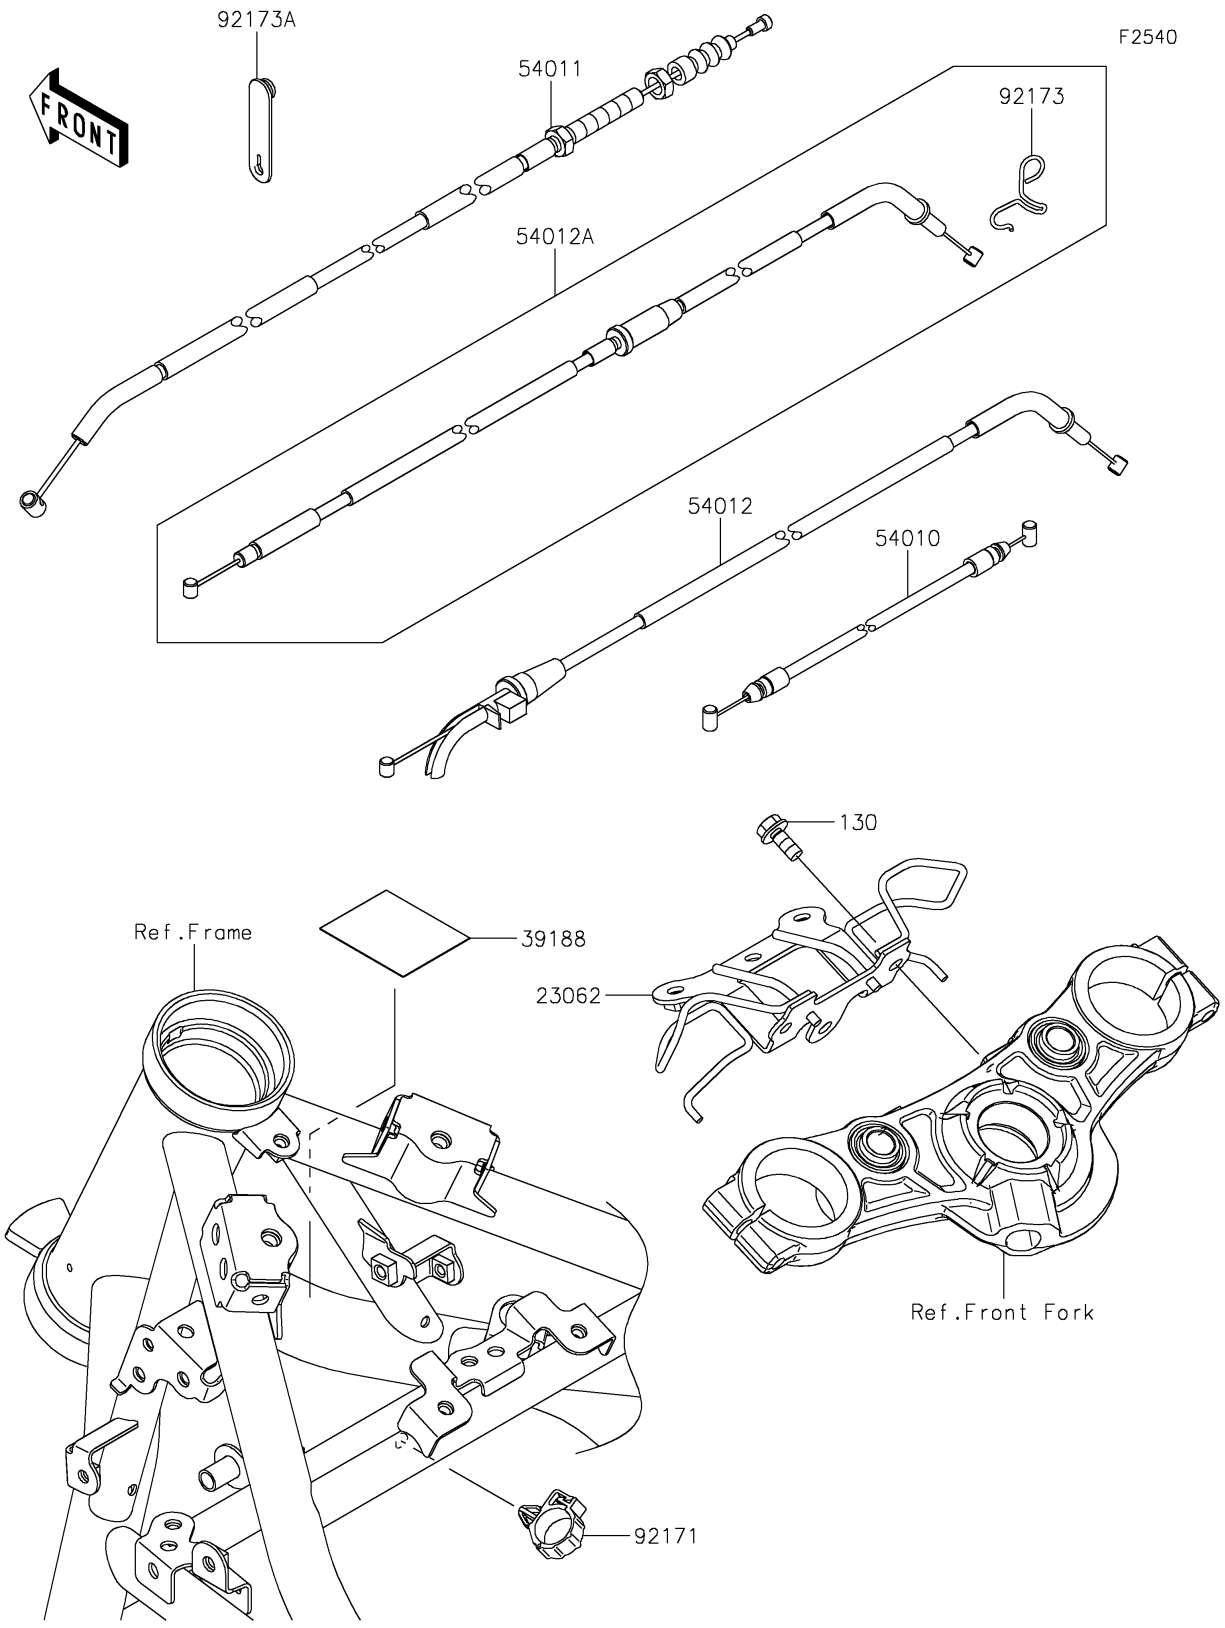

2022 Z650 ABS PARTS DIAGRAM

Cables

2022 Z650 ABS PARTS LIST

Cables

ITEM NAME	PART NUMBER	QUANTITY
BRACKET-COMP (Ref # 23062)	23062-1257	1
TAPE,40X50 (Ref # 39188)	39188-0049	1
CABLE,SEAT LOCK (Ref # 54010)	54010-0612	1
CABLE-CLUTCH (Ref # 54011)	54011-0617	1
CABLE-THROTTLE,OPENING (Ref # 54012)	54012-0640	1
CABLE-THROTTLE,CLOSING (Ref # 54012A)	54012-0641	1
CLAMP,BRAKE HOSE (Ref # 92171)	92171-0316	1
CLAMP,THROTTLE CABLE (Ref # 92173)	92173-0727	1
CLAMP (Ref # 92173A)	92173-2198	1
BOLT-FLANGED,6X14 (Ref # 130)	130BA0614	2