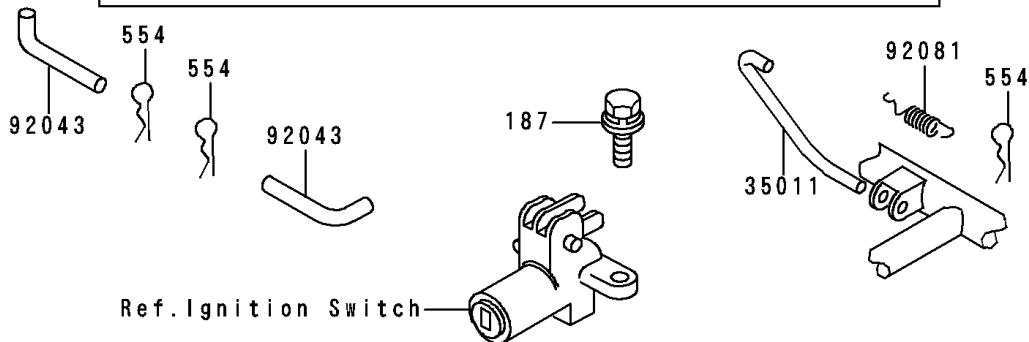

1996 Police 1000 PARTS DIAGRAM

Seat

F2510

1996 Police 1000 PARTS LIST

Seat

ITEM NAME	PART NUMBER	QUANTITY
BOLT-UPSET-WSP (Ref # 187)	187B0614	7
NUT-HEX,6MM (Ref # 311)	311B0600	4
PIN-SNAP (Ref # 554)	554A0600	3
BRACKET,SEAT CATCH (Ref # 11034)	11034-1329	1
STAY,SEAT STAND (Ref # 35011)	35011-4003	1
SEAT-ASSY (Ref # 53001)	53001-1220	1
HINGE,SEAT (Ref # 53009)	53009-017	1
HINGE,SEAT,FR (Ref # 53009A)	53009-1029	1
HOOK,SEAT (Ref # 53056)	53056-002	1
PIN,SEAT PIVOT (Ref # 92043)	92043-1021	2
DAMPER (Ref # 92075)	92075-099	2
DAMPER,SEAT (Ref # 92075A)	92075-1133	1
SPRING,SEAT HOOK (Ref # 92081)	92081-1053	1