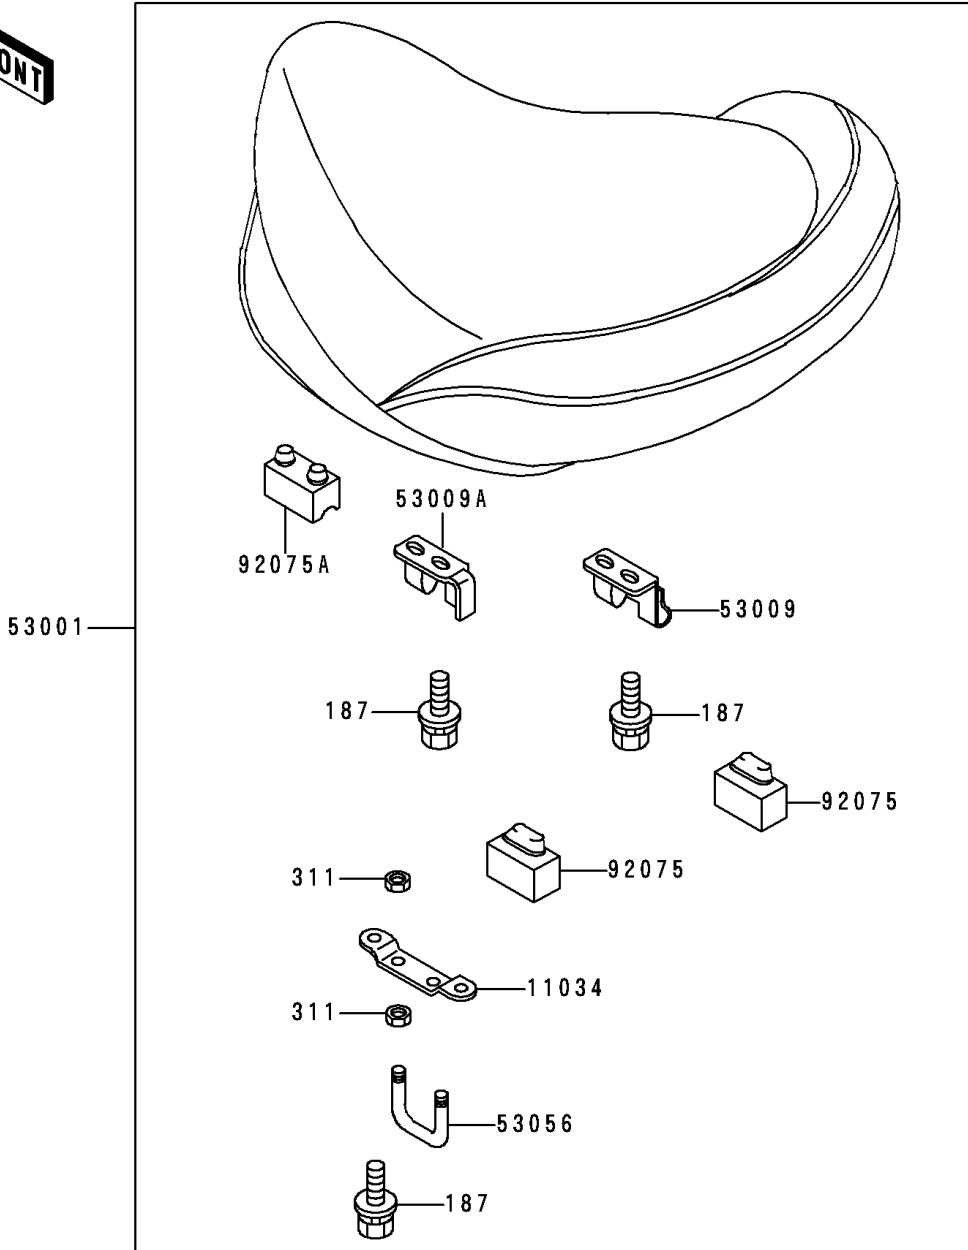

1996 Police 1000 PARTS DIAGRAM

Seat

F2510

1996 Police 1000 PARTS LIST

Seat

ITEM NAME	PART NUMBER	QUANTITY
BOLT-UPSET-WSP (Ref # 187)	187B0614	7
NUT-HEX,6MM (Ref # 311)	311B0600	4
PIN-SNAP (Ref # 554)	554A0600	3
BRACKET,SEAT CATCH (Ref # 11034)	11034-1329	1
STAY,SEAT STAND (Ref # 35011)	35011-4003	1
SEAT-ASSY (Ref # 53001)	53001-1220	1
HINGE,SEAT (Ref # 53009)	53009-017	1
HINGE,SEAT,FR (Ref # 53009A)	53009-1029	1
HOOK,SEAT (Ref # 53056)	53056-002	1
PIN,SEAT PIVOT (Ref # 92043)	92043-1021	2
DAMPER (Ref # 92075)	92075-099	2
DAMPER,SEAT (Ref # 92075A)	92075-1133	1
SPRING,SEAT HOOK (Ref # 92081)	92081-1053	1