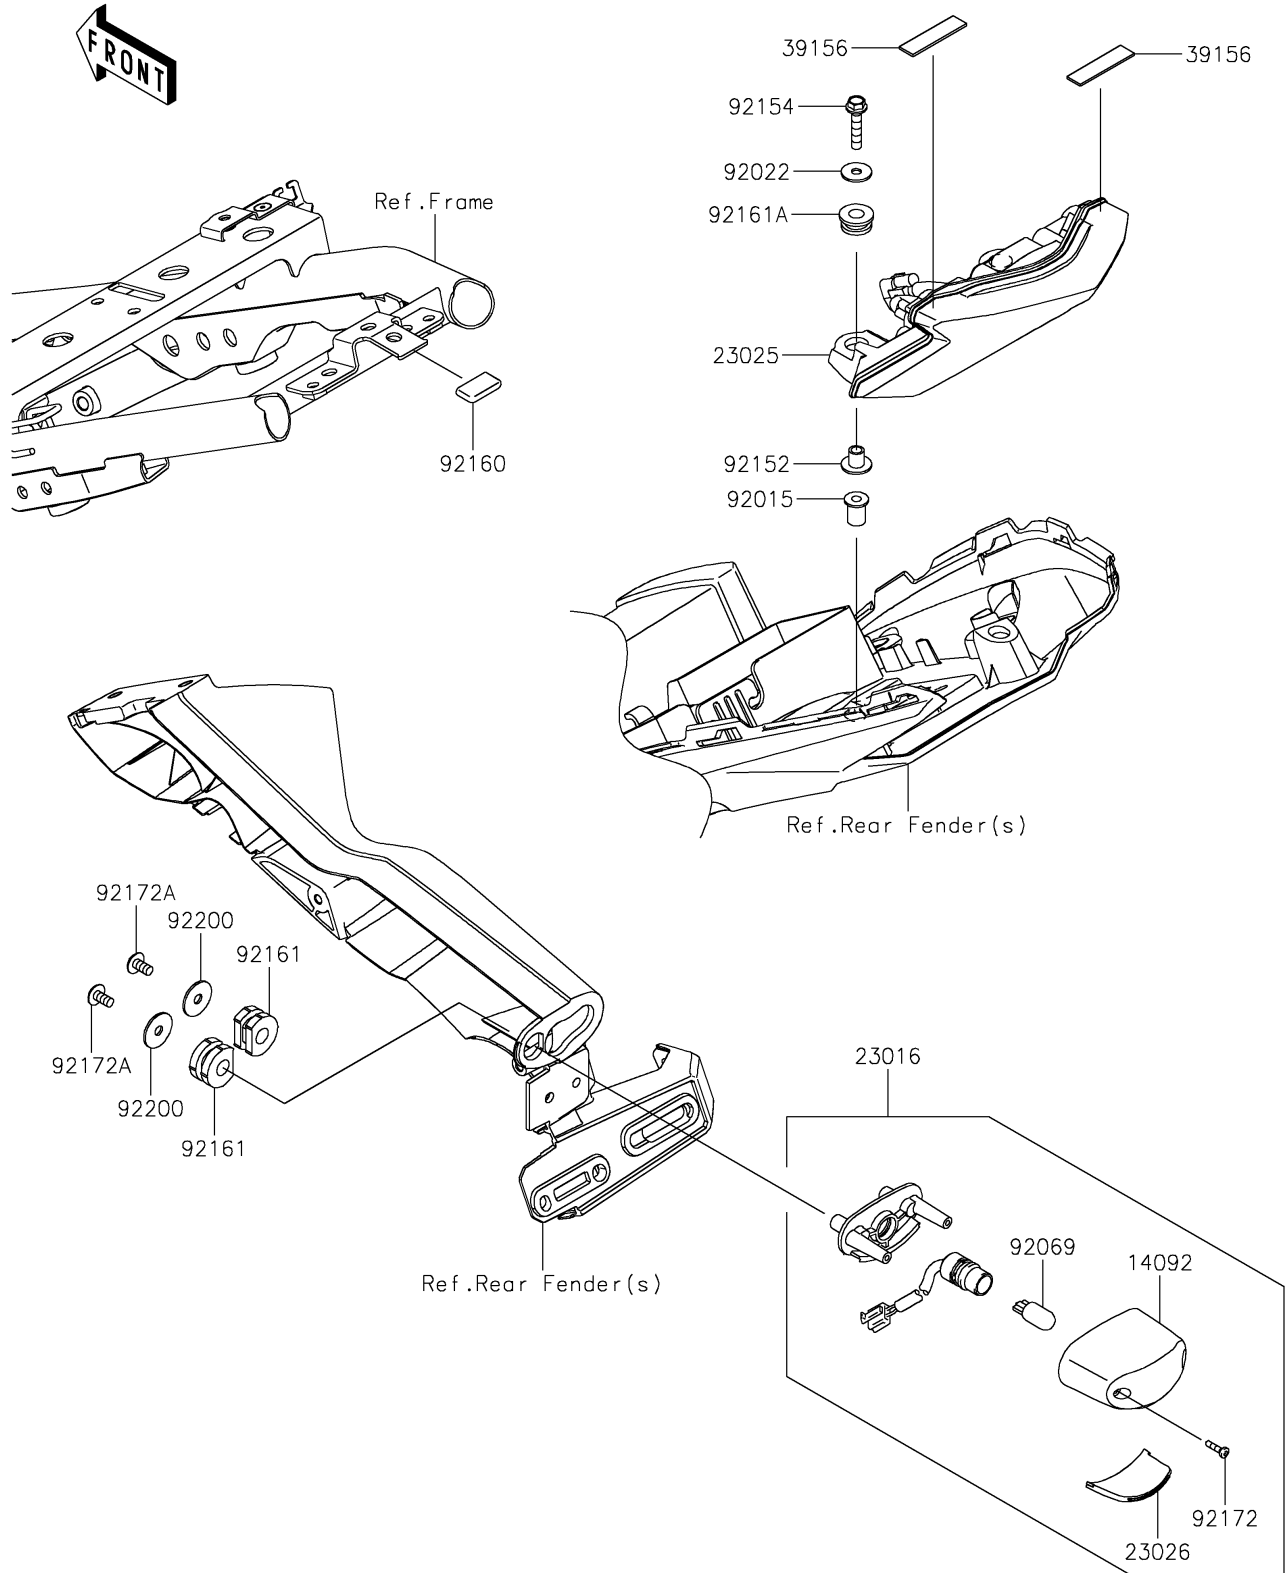

# 2022 Z650 ABS PARTS DIAGRAM

Taillight(s)

F2720

## 2022 Z650 ABS PARTS LIST

### Taillight(s)

ITEM NAME	PART NUMBER	QUANTITY
COVER,LICENSE LAMP (Ref # 14092)	14092-0001	1
LAMP-ASSY,LICENSE (Ref # 23016)	23016-0656	1
LAMP-TAIL (Ref # 23025)	23025-0361	1
LENS,LICENCE LAMP (Ref # 23026)	23026-0035	1
PAD,40X10X1 (Ref # 39156)	39156-2595	2
NUT,WELL,5MM (Ref # 92015)	92015-1757	2
WASHER,5.2X16X1.2 (Ref # 92022)	92022-263	2
BULB,12V 5W (Ref # 92069)	92069-1016	1
COLLAR (Ref # 92152)	92152-1592	2
BOLT,FLANGED,5X25 (Ref # 92154)	92154-0846	2
DAMPER (Ref # 92160)	92160-1190	1
DAMPER (Ref # 92161)	92161-0776	2
DAMPER,8X18X8.1 (Ref # 92161A)	92161-1369	2
SCREW,TAPPING,2.9X13 (Ref # 92172)	92172-0343	2
SCREW,TAPPING,5X16 (Ref # 92172A)	92172-0427	2
WASHER,5.5X20X1.2 (Ref # 92200)	92200-0284	2