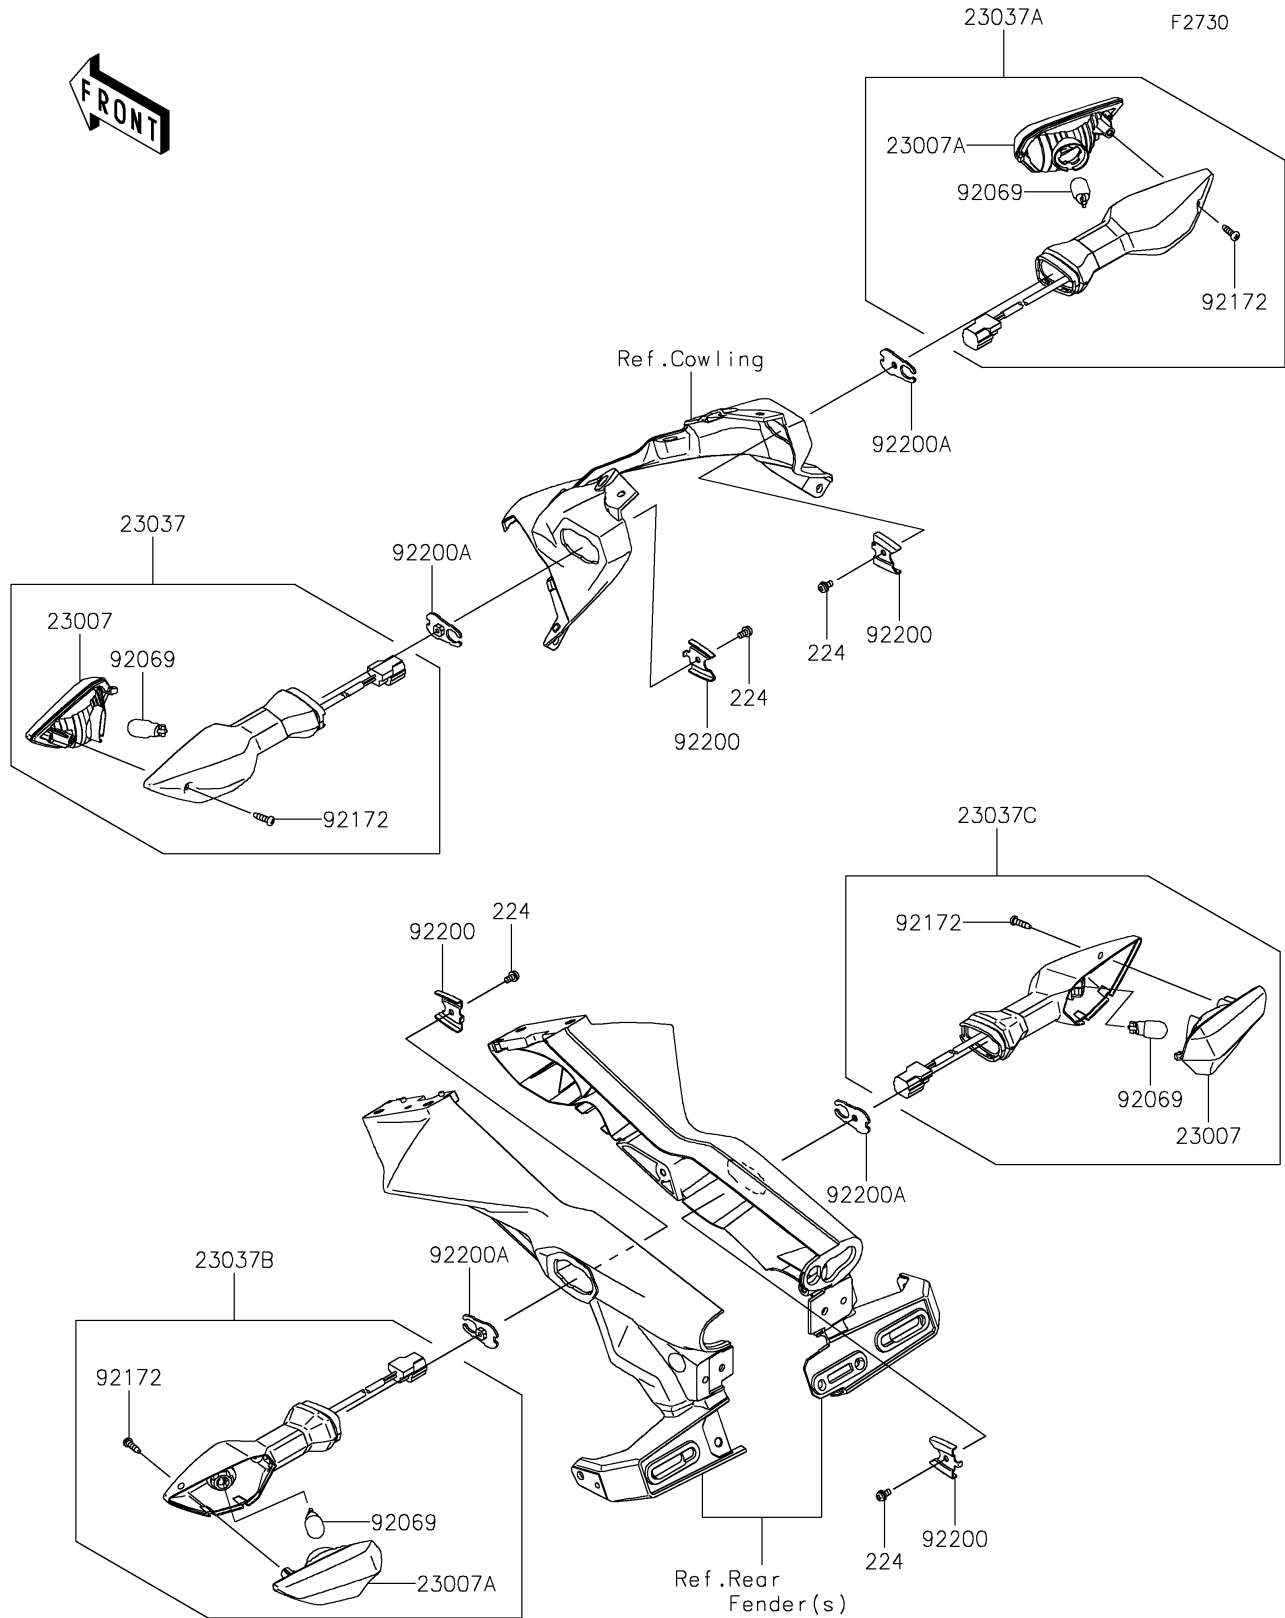

# 2022 Z650 ABS PARTS DIAGRAM

Turn Signals

## 2022 Z650 ABS PARTS LIST

### Turn Signals

ITEM NAME	PART NUMBER	QUANTITY
LENS-COMP (Ref # 23007)	23007-0228	2
LENS-COMP (Ref # 23007A)	23007-0229	2
LAMP-ASSY-SIGNAL,FR,LH (Ref # 23037)	23037-0533	1
LAMP-ASSY-SIGNAL,FR,RH (Ref # 23037A)	23037-0534	1
LAMP-ASSY-SIGNAL,RR,LH (Ref # 23037B)	23037-0535	1
LAMP-ASSY-SIGNAL,RR,RH (Ref # 23037C)	23037-0536	1
BULB,12V 10W (Ref # 92069)	92069-0090	4
SCREW,4X14 (Ref # 92172)	92172-1117	4
WASHER (Ref # 92200)	92200-0855	4
WASHER,SIGNAL LAMP (Ref # 92200A)	92200-2294	4
SCREW-PAN-WP-CROS,4X8 (Ref # 224)	224AB0408	4