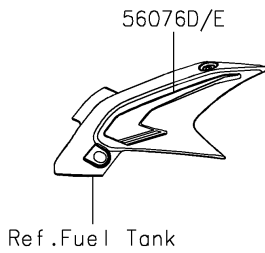

2022 Z650 ABS PARTS DIAGRAM

Decals(Black)(KNFNN)

F2861

2022 Z650 ABS PARTS LIST

Decals(Black)(KNFNN)

ITEM NAME	PART NUMBER	QUANTITY
MARK,FR FENDER,ABS (Ref # 56054)	56054-1413	2
MARK,FUEL TANK,KAWASAKI (Ref # 56054A)	56054-2709	2
PATTERN,WHEEL,GRN,4X1353 (Ref # 56076)	56076-2184	4
PATTERN,FUEL TANK,CNT (Ref # 56076A)	56076-2839	1
PATTERN,UPP COWL.,LH (Ref # 56076B)	56076-2840	1
PATTERN,UPP COWL.,RH (Ref # 56076C)	56076-2841	1
PATTERN,TANK COVER,LH (Ref # 56076D)	56076-2842	1
PATTERN,TANK COVER,RH (Ref # 56076E)	56076-2843	1
PATTERN,SHROUD,LH (Ref # 56076F)	56076-2844	1
PATTERN,SHROUD,RH (Ref # 56076G)	56076-2845	1
PATTERN,TAIL COVER,LH (Ref # 56076H)	56076-2846	1
PATTERN,TAIL COVER,RH (Ref # 56076I)	56076-2847	1
RIM STRIPE APPLICATOR (Ref # 57001)	57001-1752	AR