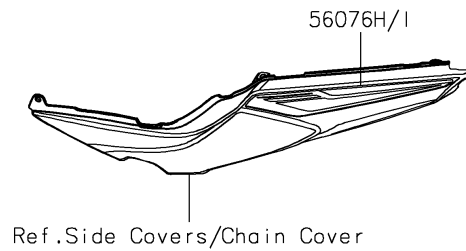

2022 Z650 ABS PARTS DIAGRAM

Decals(Black)(KNFNN)

F2861

2022 Z650 ABS PARTS LIST

Decals(Black)(KNFNN)

ITEM NAME	PART NUMBER	QUANTITY
MARK,FR FENDER,ABS (Ref # 56054)	56054-1413	2
MARK,FUEL TANK,KAWASAKI (Ref # 56054A)	56054-2709	2
PATTERN,WHEEL,GRN,4X1353 (Ref # 56076)	56076-2184	4
PATTERN,FUEL TANK,CNT (Ref # 56076A)	56076-2839	1
PATTERN,UPP COWL.,LH (Ref # 56076B)	56076-2840	1
PATTERN,UPP COWL.,RH (Ref # 56076C)	56076-2841	1
PATTERN,TANK COVER,LH (Ref # 56076D)	56076-2842	1
PATTERN,TANK COVER,RH (Ref # 56076E)	56076-2843	1
PATTERN,SHROUD,LH (Ref # 56076F)	56076-2844	1
PATTERN,SHROUD,RH (Ref # 56076G)	56076-2845	1
PATTERN,TAIL COVER,LH (Ref # 56076H)	56076-2846	1
PATTERN,TAIL COVER,RH (Ref # 56076I)	56076-2847	1
RIM STRIPE APPLICATOR (Ref # 57001)	57001-1752	AR