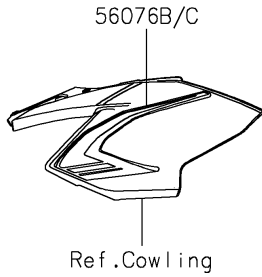

2022 Z650 ABS PARTS DIAGRAM

Decals(Black)(KNFNN)

F2861

2022 Z650 ABS PARTS LIST

Decals(Black)(KNFNN)

ITEM NAME	PART NUMBER	QUANTITY
MARK,FR FENDER,ABS (Ref # 56054)	56054-1413	2
MARK,FUEL TANK,KAWASAKI (Ref # 56054A)	56054-2709	2
PATTERN,WHEEL,GRN,4X1353 (Ref # 56076)	56076-2184	4
PATTERN,FUEL TANK,CNT (Ref # 56076A)	56076-2839	1
PATTERN,UPP COWL.,LH (Ref # 56076B)	56076-2840	1
PATTERN,UPP COWL.,RH (Ref # 56076C)	56076-2841	1
PATTERN,TANK COVER,LH (Ref # 56076D)	56076-2842	1
PATTERN,TANK COVER,RH (Ref # 56076E)	56076-2843	1
PATTERN,SHROUD,LH (Ref # 56076F)	56076-2844	1
PATTERN,SHROUD,RH (Ref # 56076G)	56076-2845	1
PATTERN,TAIL COVER,LH (Ref # 56076H)	56076-2846	1
PATTERN,TAIL COVER,RH (Ref # 56076I)	56076-2847	1
RIM STRIPE APPLICATOR (Ref # 57001)	57001-1752	AR