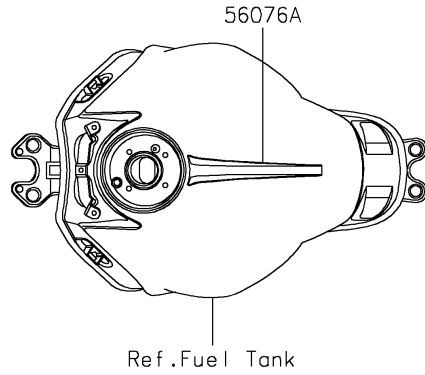

2022 Z650 ABS PARTS DIAGRAM

Decals(Black)(KNFNN)

F2861

2022 Z650 ABS PARTS LIST

Decals(Black)(KNFNN)

ITEM NAME	PART NUMBER	QUANTITY
MARK,FR FENDER,ABS (Ref # 56054)	56054-1413	2
MARK,FUEL TANK,KAWASAKI (Ref # 56054A)	56054-2709	2
PATTERN,WHEEL,GRN,4X1353 (Ref # 56076)	56076-2184	4
PATTERN,FUEL TANK,CNT (Ref # 56076A)	56076-2839	1
PATTERN,UPP COWL.,LH (Ref # 56076B)	56076-2840	1
PATTERN,UPP COWL.,RH (Ref # 56076C)	56076-2841	1
PATTERN,TANK COVER,LH (Ref # 56076D)	56076-2842	1
PATTERN,TANK COVER,RH (Ref # 56076E)	56076-2843	1
PATTERN,SHROUD,LH (Ref # 56076F)	56076-2844	1
PATTERN,SHROUD,RH (Ref # 56076G)	56076-2845	1
PATTERN,TAIL COVER,LH (Ref # 56076H)	56076-2846	1
PATTERN,TAIL COVER,RH (Ref # 56076I)	56076-2847	1
RIM STRIPE APPLICATOR (Ref # 57001)	57001-1752	AR