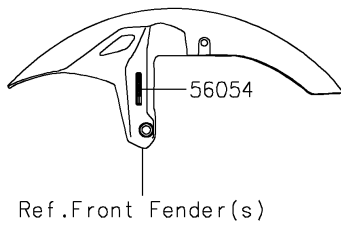

2022 Z650 ABS PARTS DIAGRAM

Decals(Black)(KNFNN)

F2861

2022 Z650 ABS PARTS LIST

Decals(Black)(KNFNN)

ITEM NAME	PART NUMBER	QUANTITY
MARK,FR FENDER,ABS (Ref # 56054)	56054-1413	2
MARK,FUEL TANK,KAWASAKI (Ref # 56054A)	56054-2709	2
PATTERN,WHEEL,GRN,4X1353 (Ref # 56076)	56076-2184	4
PATTERN,FUEL TANK,CNT (Ref # 56076A)	56076-2839	1
PATTERN,UPP COWL.,LH (Ref # 56076B)	56076-2840	1
PATTERN,UPP COWL.,RH (Ref # 56076C)	56076-2841	1
PATTERN,TANK COVER,LH (Ref # 56076D)	56076-2842	1
PATTERN,TANK COVER,RH (Ref # 56076E)	56076-2843	1
PATTERN,SHROUD,LH (Ref # 56076F)	56076-2844	1
PATTERN,SHROUD,RH (Ref # 56076G)	56076-2845	1
PATTERN,TAIL COVER,LH (Ref # 56076H)	56076-2846	1
PATTERN,TAIL COVER,RH (Ref # 56076I)	56076-2847	1
RIM STRIPE APPLICATOR (Ref # 57001)	57001-1752	AR