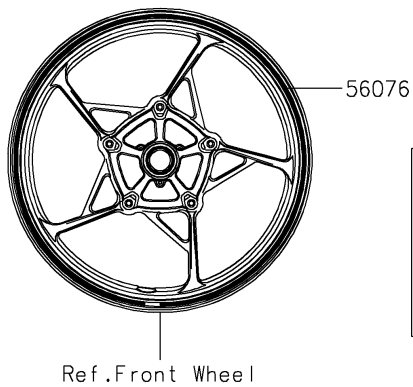

2022 Z650 ABS PARTS DIAGRAM

Decals(Black)(KNFNN)

F2861

2022 Z650 ABS PARTS LIST

Decals(Black)(KNFNN)

ITEM NAME	PART NUMBER	QUANTITY
MARK,FR FENDER,ABS (Ref # 56054)	56054-1413	2
MARK,FUEL TANK,KAWASAKI (Ref # 56054A)	56054-2709	2
PATTERN,WHEEL,GRN,4X1353 (Ref # 56076)	56076-2184	4
PATTERN,FUEL TANK,CNT (Ref # 56076A)	56076-2839	1
PATTERN,UPP COWL.,LH (Ref # 56076B)	56076-2840	1
PATTERN,UPP COWL.,RH (Ref # 56076C)	56076-2841	1
PATTERN,TANK COVER,LH (Ref # 56076D)	56076-2842	1
PATTERN,TANK COVER,RH (Ref # 56076E)	56076-2843	1
PATTERN,SHROUD,LH (Ref # 56076F)	56076-2844	1
PATTERN,SHROUD,RH (Ref # 56076G)	56076-2845	1
PATTERN,TAIL COVER,LH (Ref # 56076H)	56076-2846	1
PATTERN,TAIL COVER,RH (Ref # 56076I)	56076-2847	1
RIM STRIPE APPLICATOR (Ref # 57001)	57001-1752	AR