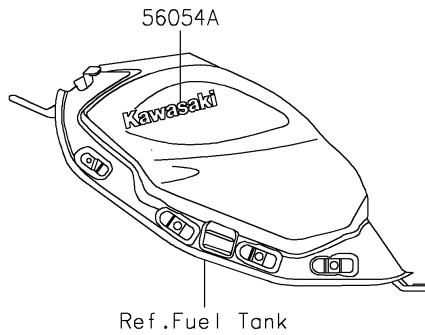

2022 Z650 ABS PARTS DIAGRAM

Decals(Black)(KNFNN)

F2861

2022 Z650 ABS PARTS LIST

Decals(Black)(KNFNN)

ITEM NAME	PART NUMBER	QUANTITY
MARK,FR FENDER,ABS (Ref # 56054)	56054-1413	2
MARK,FUEL TANK,KAWASAKI (Ref # 56054A)	56054-2709	2
PATTERN,WHEEL,GRN,4X1353 (Ref # 56076)	56076-2184	4
PATTERN,FUEL TANK,CNT (Ref # 56076A)	56076-2839	1
PATTERN,UPP COWL.,LH (Ref # 56076B)	56076-2840	1
PATTERN,UPP COWL.,RH (Ref # 56076C)	56076-2841	1
PATTERN,TANK COVER,LH (Ref # 56076D)	56076-2842	1
PATTERN,TANK COVER,RH (Ref # 56076E)	56076-2843	1
PATTERN,SHROUD,LH (Ref # 56076F)	56076-2844	1
PATTERN,SHROUD,RH (Ref # 56076G)	56076-2845	1
PATTERN,TAIL COVER,LH (Ref # 56076H)	56076-2846	1
PATTERN,TAIL COVER,RH (Ref # 56076I)	56076-2847	1
RIM STRIPE APPLICATOR (Ref # 57001)	57001-1752	AR