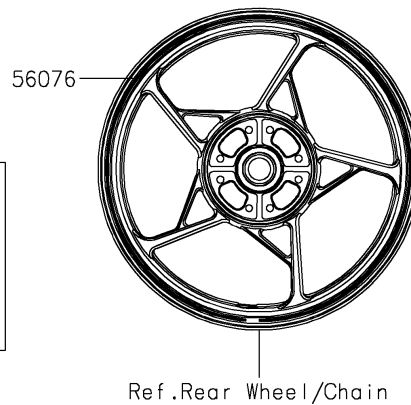

2022 Z650 ABS PARTS DIAGRAM

Decals(Black)(KNFNN)

F2861

2022 Z650 ABS PARTS LIST

Decals(Black)(KNFNN)

ITEM NAME	PART NUMBER	QUANTITY
MARK,FR FENDER,ABS (Ref # 56054)	56054-1413	2
MARK,FUEL TANK,KAWASAKI (Ref # 56054A)	56054-2709	2
PATTERN,WHEEL,GRN,4X1353 (Ref # 56076)	56076-2184	4
PATTERN,FUEL TANK,CNT (Ref # 56076A)	56076-2839	1
PATTERN,UPP COWL.,LH (Ref # 56076B)	56076-2840	1
PATTERN,UPP COWL.,RH (Ref # 56076C)	56076-2841	1
PATTERN,TANK COVER,LH (Ref # 56076D)	56076-2842	1
PATTERN,TANK COVER,RH (Ref # 56076E)	56076-2843	1
PATTERN,SHROUD,LH (Ref # 56076F)	56076-2844	1
PATTERN,SHROUD,RH (Ref # 56076G)	56076-2845	1
PATTERN,TAIL COVER,LH (Ref # 56076H)	56076-2846	1
PATTERN,TAIL COVER,RH (Ref # 56076I)	56076-2847	1
RIM STRIPE APPLICATOR (Ref # 57001)	57001-1752	AR