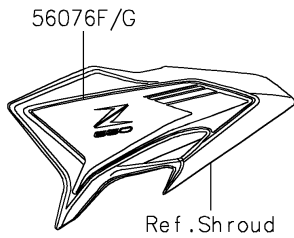

2022 Z650 ABS PARTS DIAGRAM

Decals(Black)(KNFNN)

F2861

2022 Z650 ABS PARTS LIST

Decals(Black)(KNFNN)

ITEM NAME	PART NUMBER	QUANTITY
MARK,FR FENDER,ABS (Ref # 56054)	56054-1413	2
MARK,FUEL TANK,KAWASAKI (Ref # 56054A)	56054-2709	2
PATTERN,WHEEL,GRN,4X1353 (Ref # 56076)	56076-2184	4
PATTERN,FUEL TANK,CNT (Ref # 56076A)	56076-2839	1
PATTERN,UPP COWL.,LH (Ref # 56076B)	56076-2840	1
PATTERN,UPP COWL.,RH (Ref # 56076C)	56076-2841	1
PATTERN,TANK COVER,LH (Ref # 56076D)	56076-2842	1
PATTERN,TANK COVER,RH (Ref # 56076E)	56076-2843	1
PATTERN,SHROUD,LH (Ref # 56076F)	56076-2844	1
PATTERN,SHROUD,RH (Ref # 56076G)	56076-2845	1
PATTERN,TAIL COVER,LH (Ref # 56076H)	56076-2846	1
PATTERN,TAIL COVER,RH (Ref # 56076I)	56076-2847	1
RIM STRIPE APPLICATOR (Ref # 57001)	57001-1752	AR